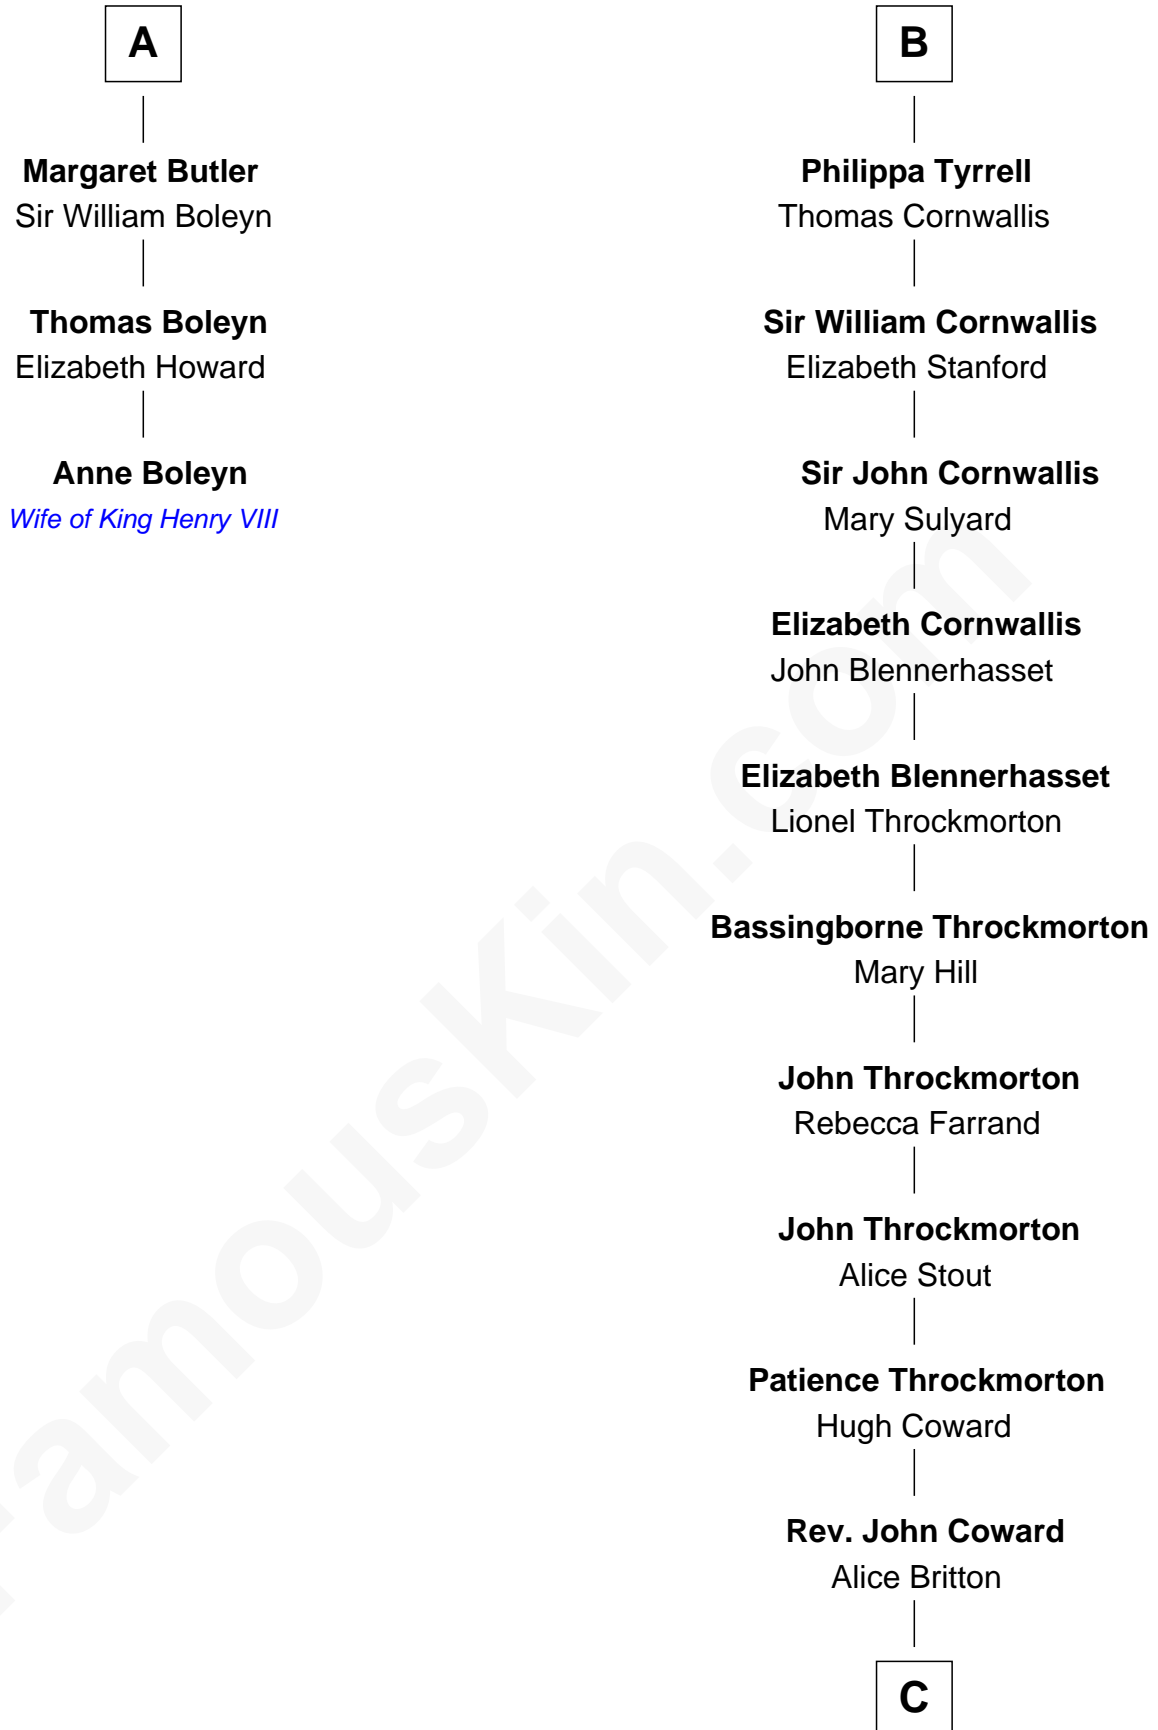

FamousKin.com Relationship Chart of

Anne Boleyn

2nd Wife of King Henry VIII

9th cousin 12 times removed of

Ellen Louise (Axson) Wilson

First Lady of President Woodrow Wilson

C

Deliverance Coward

James FitzRandolph

Isaac FitzRandolph

Eleanor Hunter

Rebecca Longstreet FitzRandolph

Rev. Isaac Stockton Keith Axson

Rev. Samuel Edward Axson

Margaret Jane Hoyt

Ellen Louise (Axson) Wilson

First Lady of Woodrow Wilson