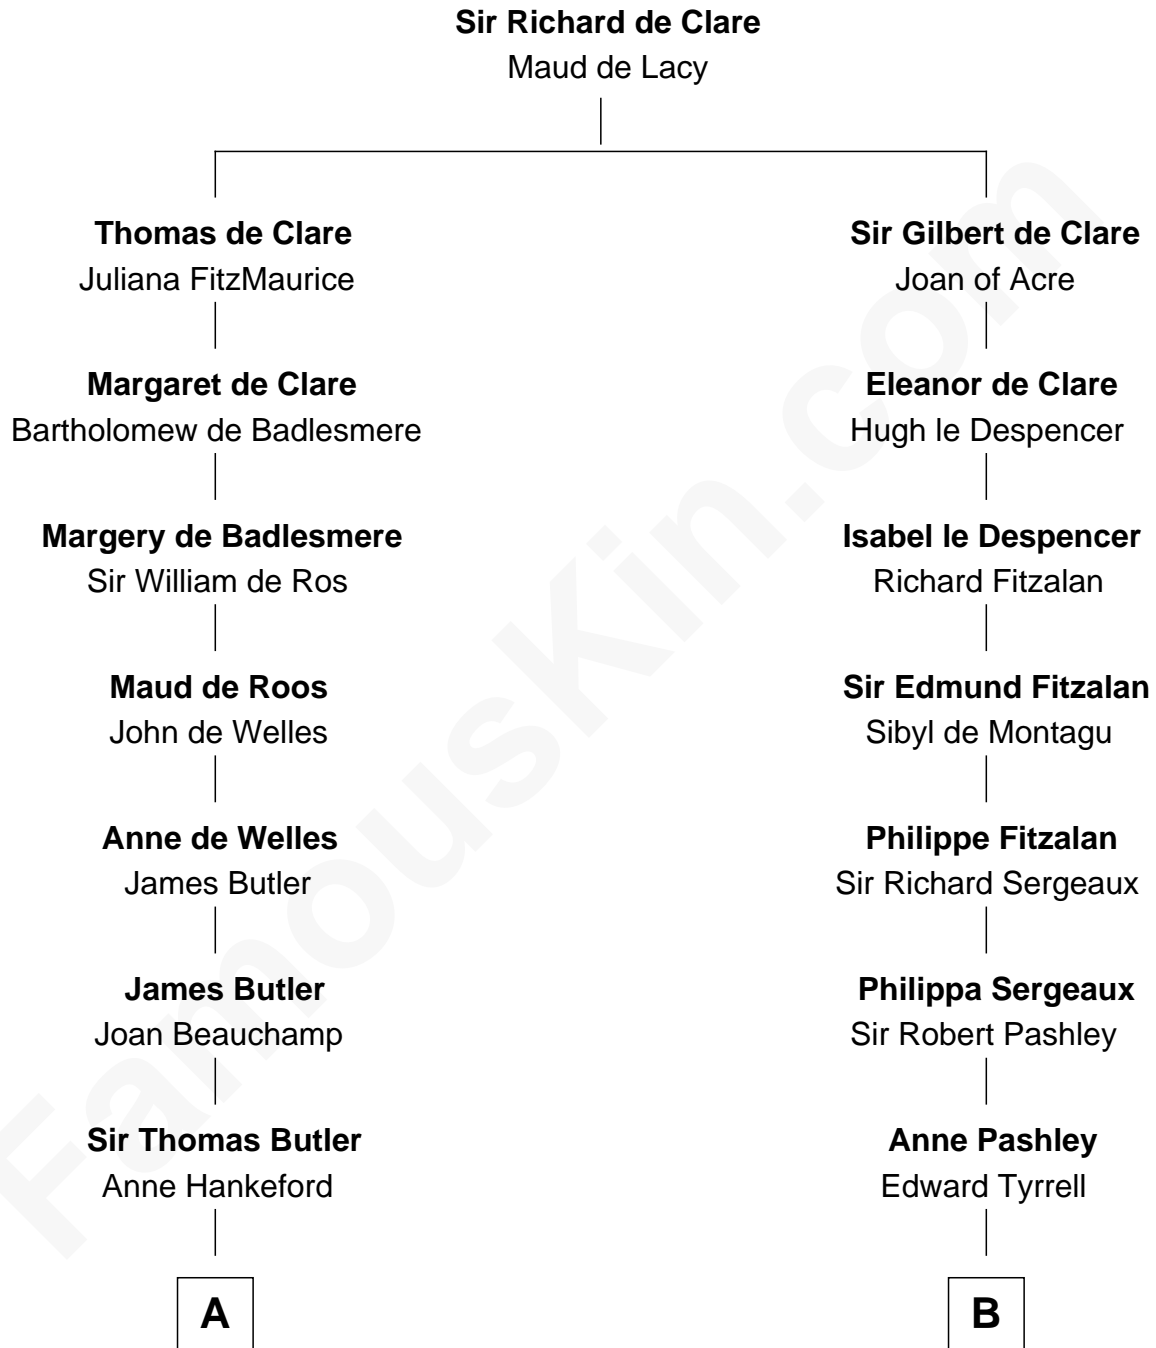

FamousKin.com Relationship Chart of

Anne Boleyn

2nd Wife of King Henry VIII

9th cousin 12 times removed of

Ellen Louise (Axson) Wilson

First Lady of President Woodrow Wilson

C

Deliverance Coward

James FitzRandolph

Isaac FitzRandolph

Eleanor Hunter

Rebecca Longstreet FitzRandolph

Rev. Isaac Stockton Keith Axson

Rev. Samuel Edward Axson

Margaret Jane Hoyt

Ellen Louise (Axson) Wilson

First Lady of Woodrow Wilson