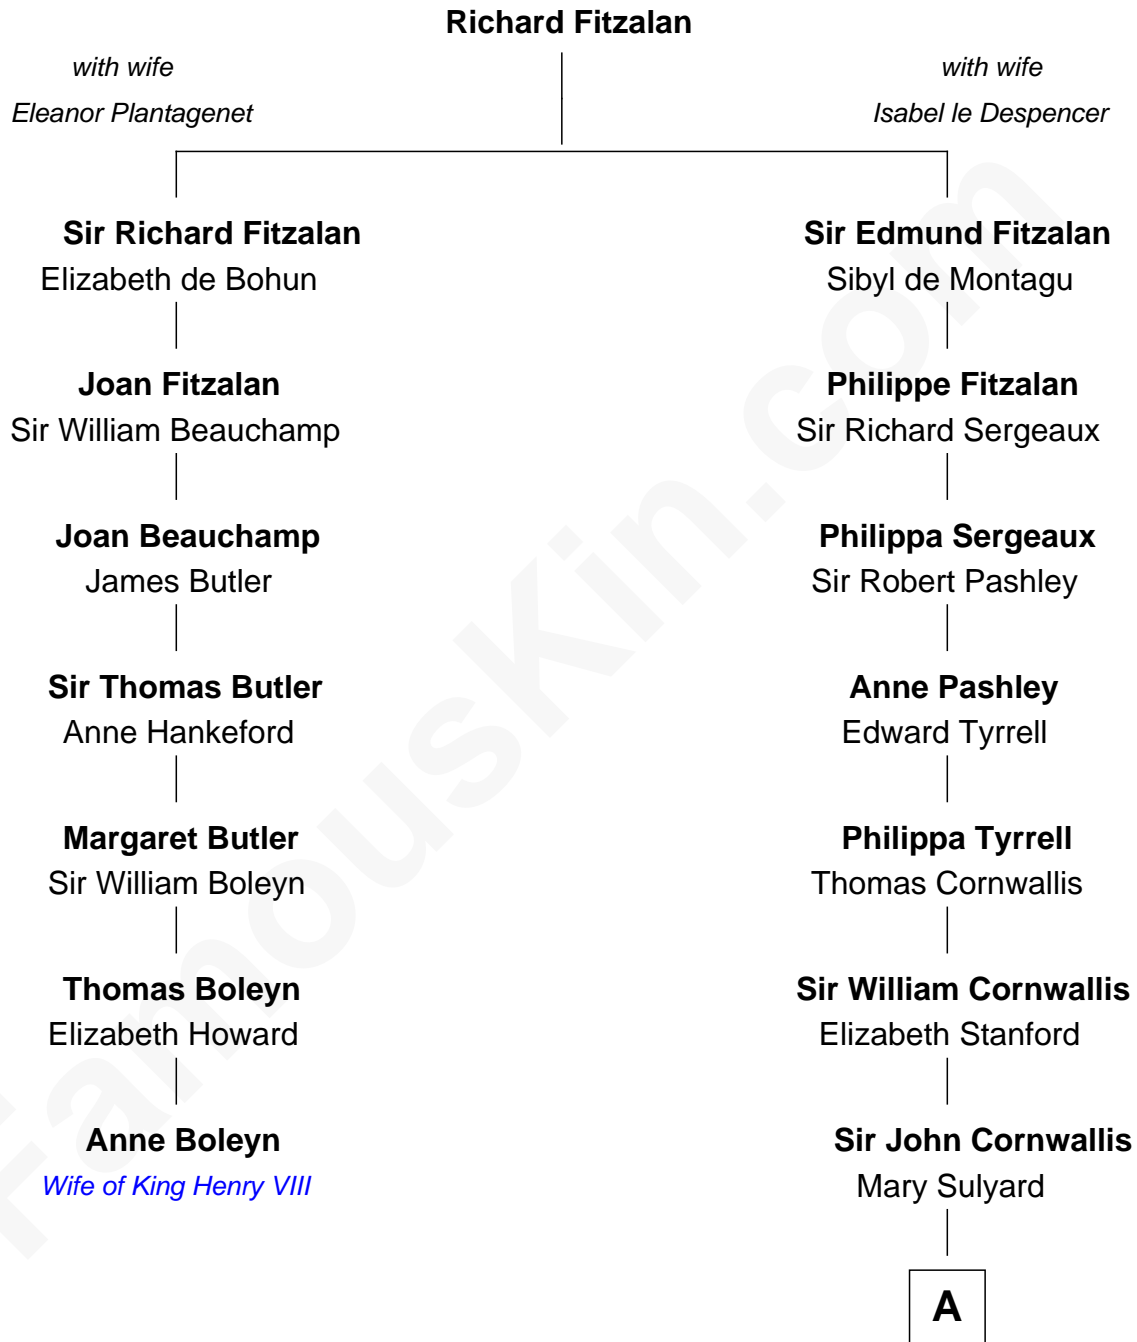

FamousKin.com

Relationship Chart of

Anne Boleyn

2nd Wife of King Henry VIII

6th cousin 12 times removed of

Ellen Louise (Axson) Wilson

First Lady of President Woodrow Wilson

A

Elizabeth Cornwallis

John Blennerhasset

Elizabeth Blennerhasset

Lionel Throckmorton

Bassingborne Throckmorton

Mary Hill

John Throckmorton

Rebecca Farrand