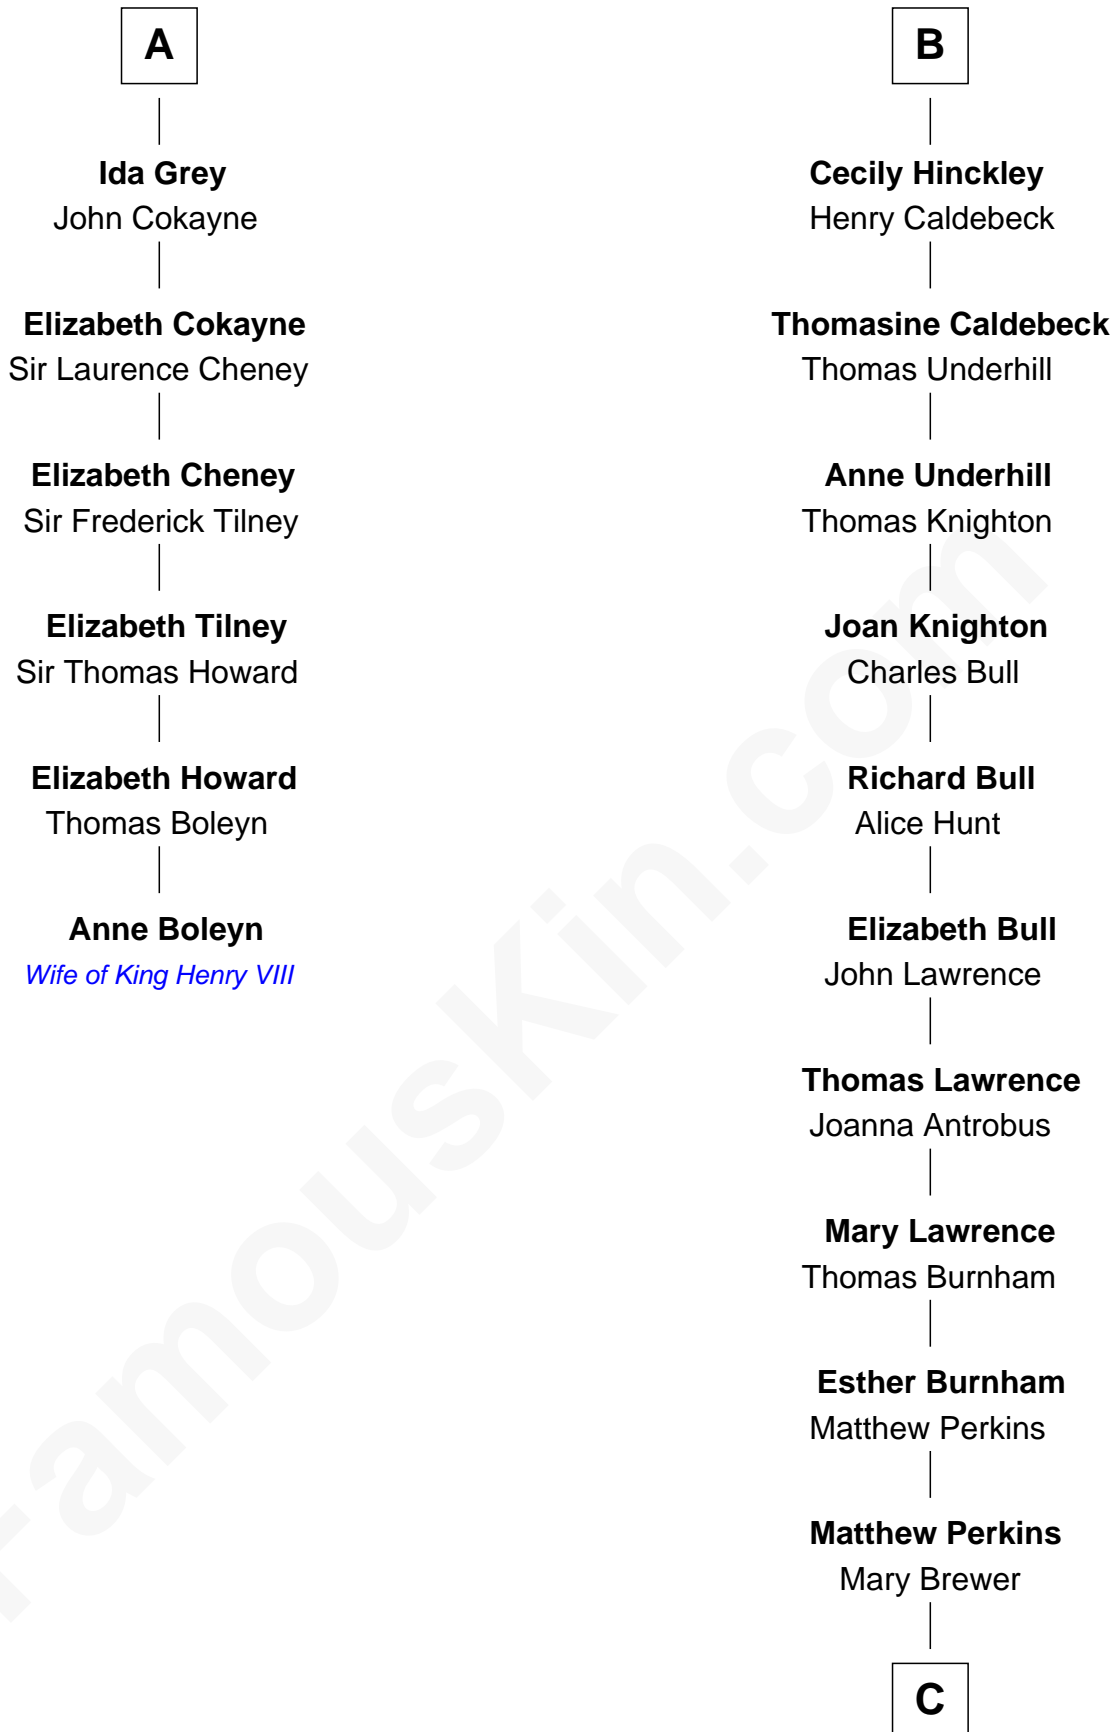

FamousKin.com Relationship Chart of

Anne Boleyn

2nd Wife of King Henry VIII

12th cousin 9 times removed of

Ellen Louise (Axson) Wilson

First Lady of President Woodrow Wilson

C

Abraham Perkins

Mary Sanborn

Meribah Perkins

Nathan Hoyt

Rev. Nathan Hoyt

Margaret Bliss

Margaret Jane Hoyt

Rev. Samuel Edward Axson

Ellen Louise (Axson) Wilson

First Lady of Woodrow Wilson