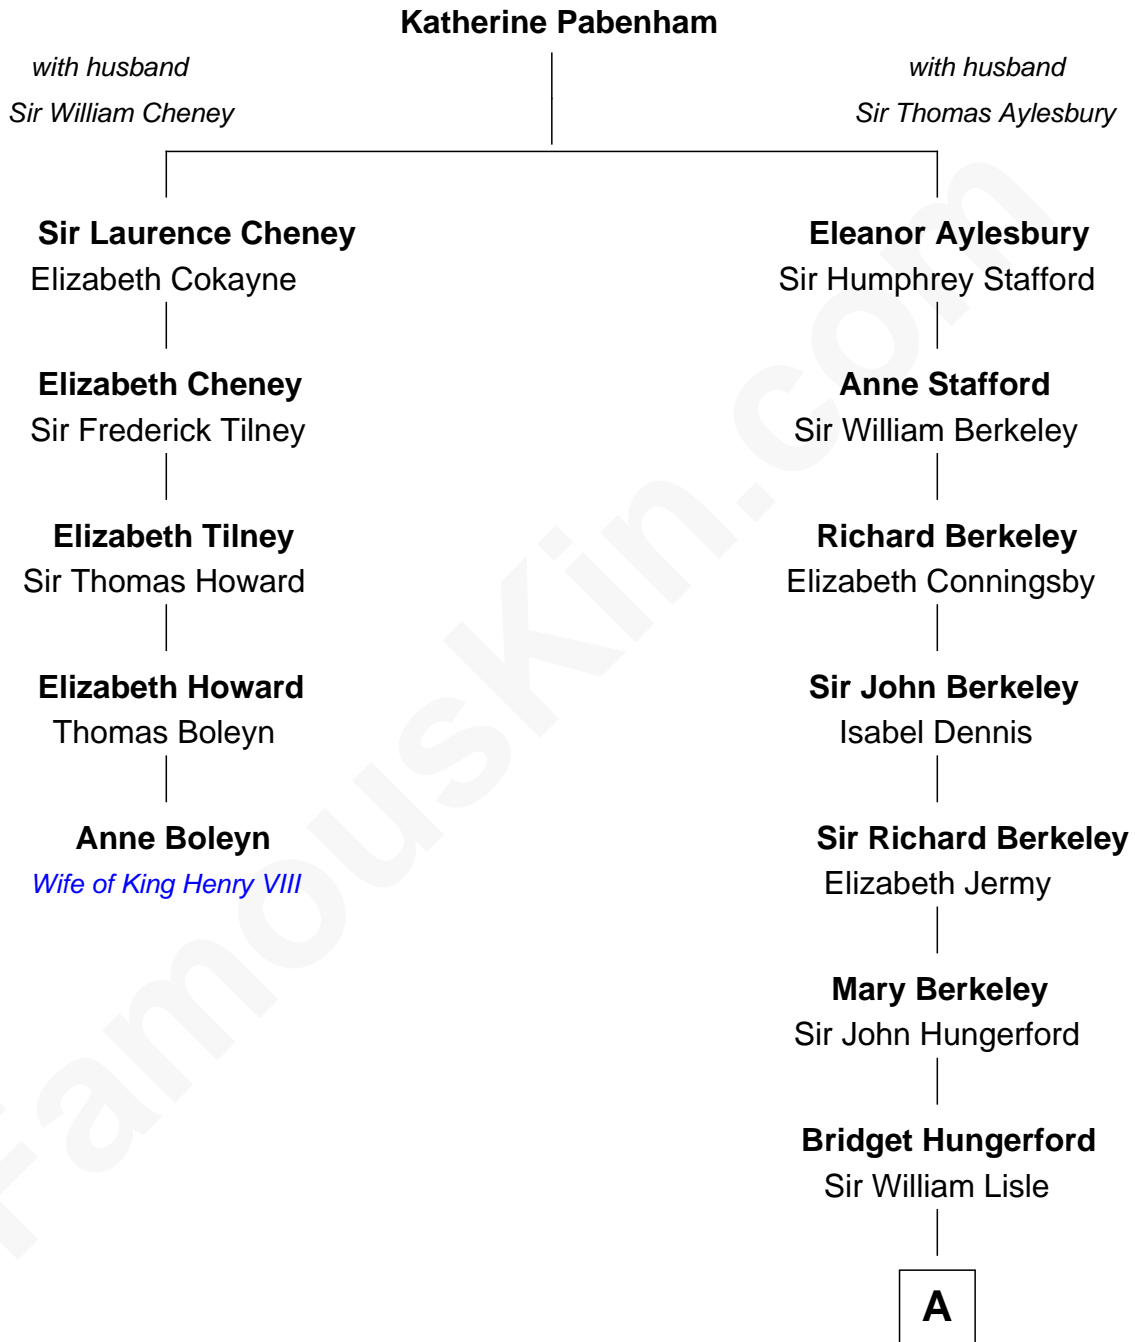

# FamousKin.com Relationship Chart of

**Anne Boleyn**

*2nd Wife of King Henry VIII*

4th cousin 8 times removed of

**Samuel Prescott**

*Completed Paul Revere's Midnight Ride*

**A**

|  
**John Lisle**

Alice Beckenshaw

|  
**Alice Lisle**

John Hoar

|  
**Elizabeth Hoar**

Jonathan Prescott

|  
**Dr. Jonathan Prescott**

Rebecca Bulkeley

|  
**Dr. Abel Prescott**

Abigail Brigham

|  
**Samuel Prescott**

*Completed Paul Revere's Ride*

FamousKin.com