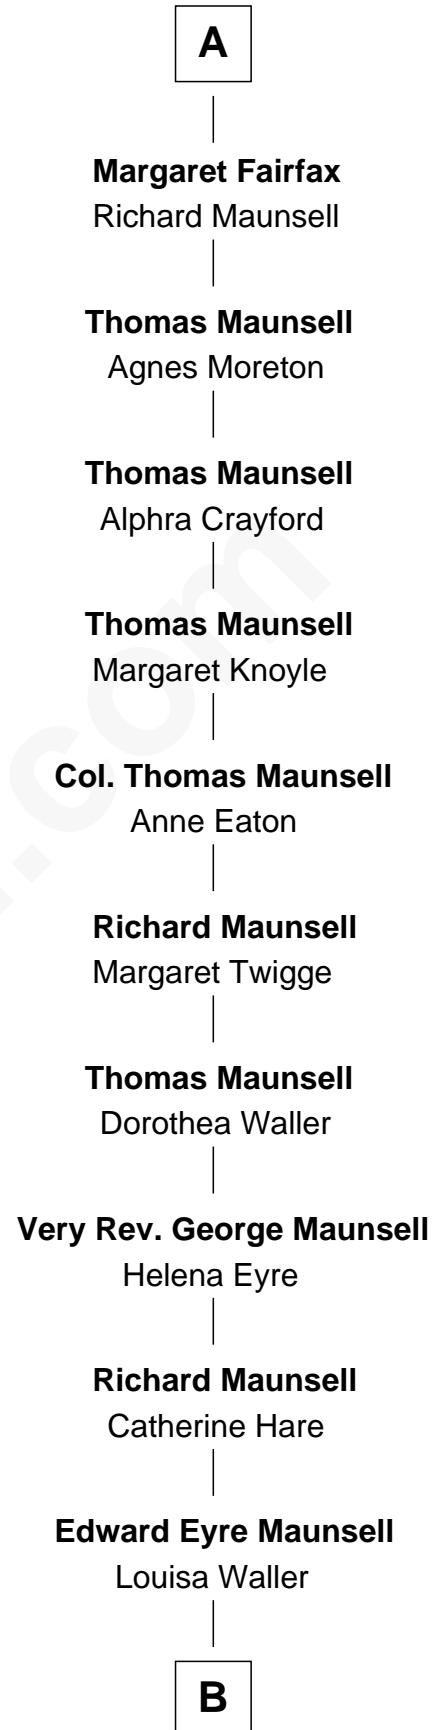

# FamousKin.com Relationship Chart of

**Anne Boleyn**

*2nd Wife of King Henry VIII*

7th cousin 14 times removed of

**Phoebe Waller-Bridge**

*Theatre, TV and Movie Actress*

**Henry Plantagenet**

Maud de Chaworth

**B**

**Florence Catherine Maunsell**

Rev. Theodosius Cotterell Henry Ward-Boughton-Leigh

**Elsie Noëline Waller Ward-Boughton-Leigh**

Rev. Horace Fitzhenry Waller-Bridge

**Cyprian Chandos Richard Waller Waller-Bridge**