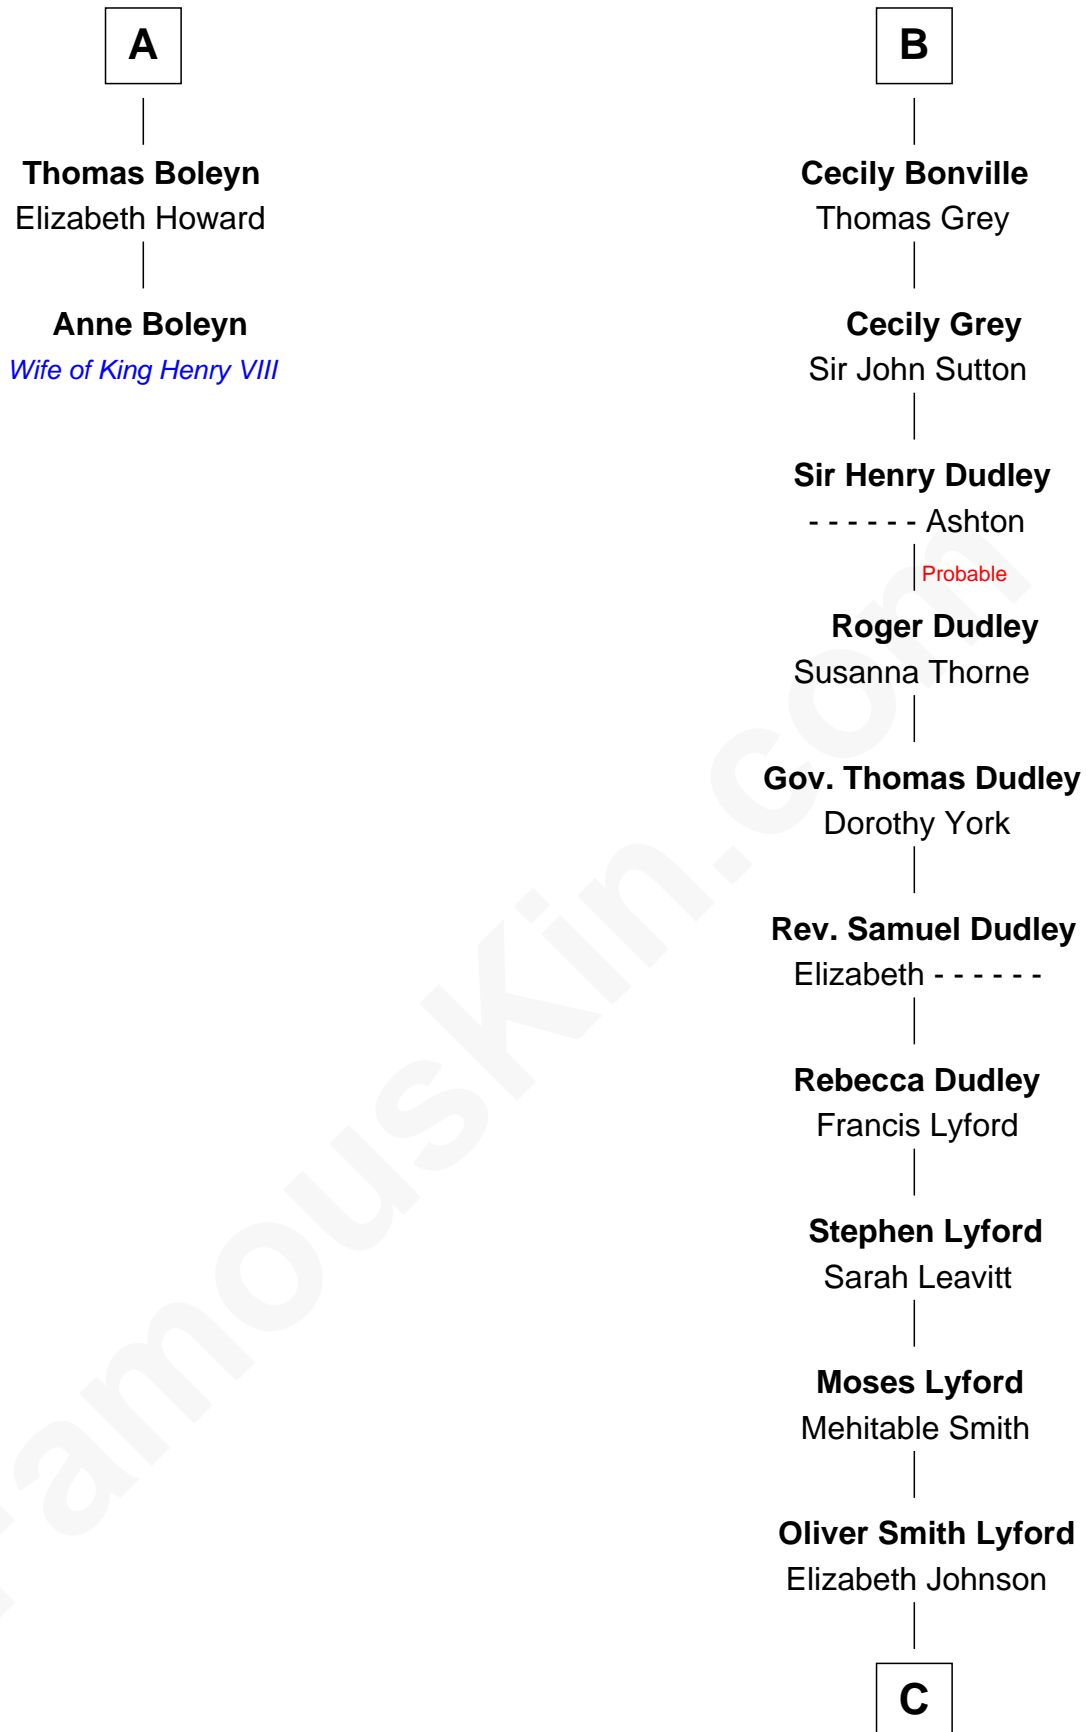

FamousKin.com Relationship Chart of

Anne Boleyn

2nd Wife of King Henry VIII

8th cousin 11 times removed of

Milton Bradley

Founder, Milton Bradley Company

Sir Robert de Ros

Isabel de Aubeney