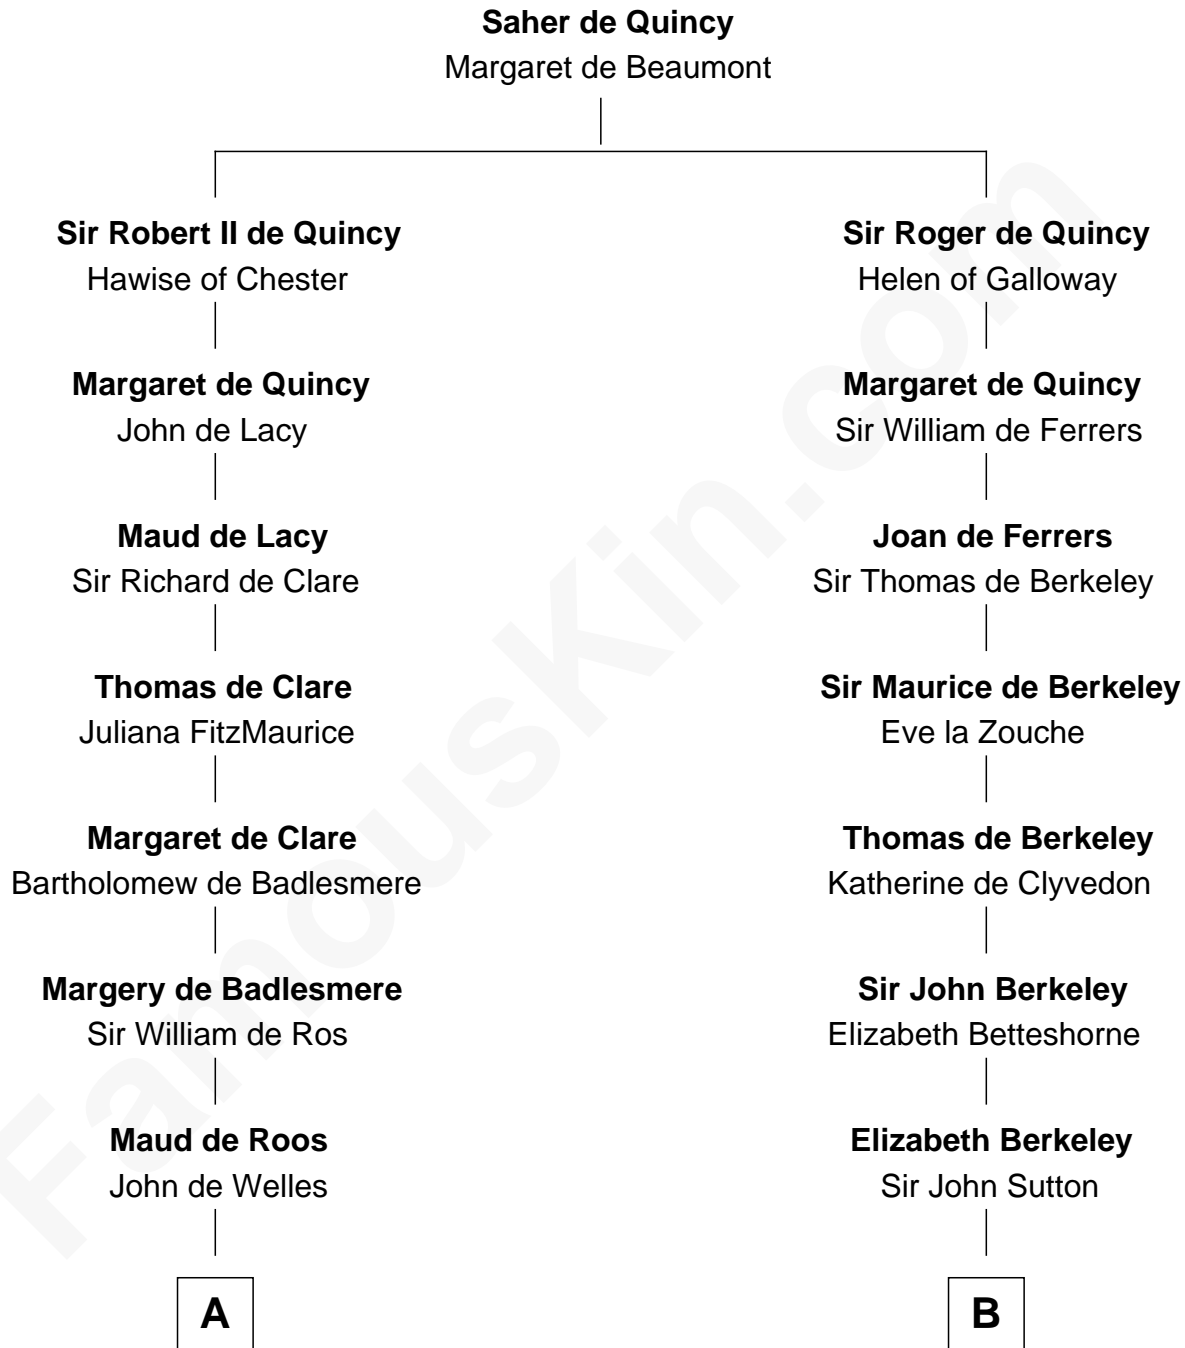

FamousKin.com Relationship Chart of

Anne Boleyn

2nd Wife of King Henry VIII

12th cousin 8 times removed of

Milton Bradley

Founder, Milton Bradley Company

C

Oliver Smith Lyford

Elizabeth Johnson

Dudley Lyford

Betsy Smith

Fanny Lyford

Lewis Bradley

Milton Bradley

Founder, Milton Bradley Company

FamousKin.com