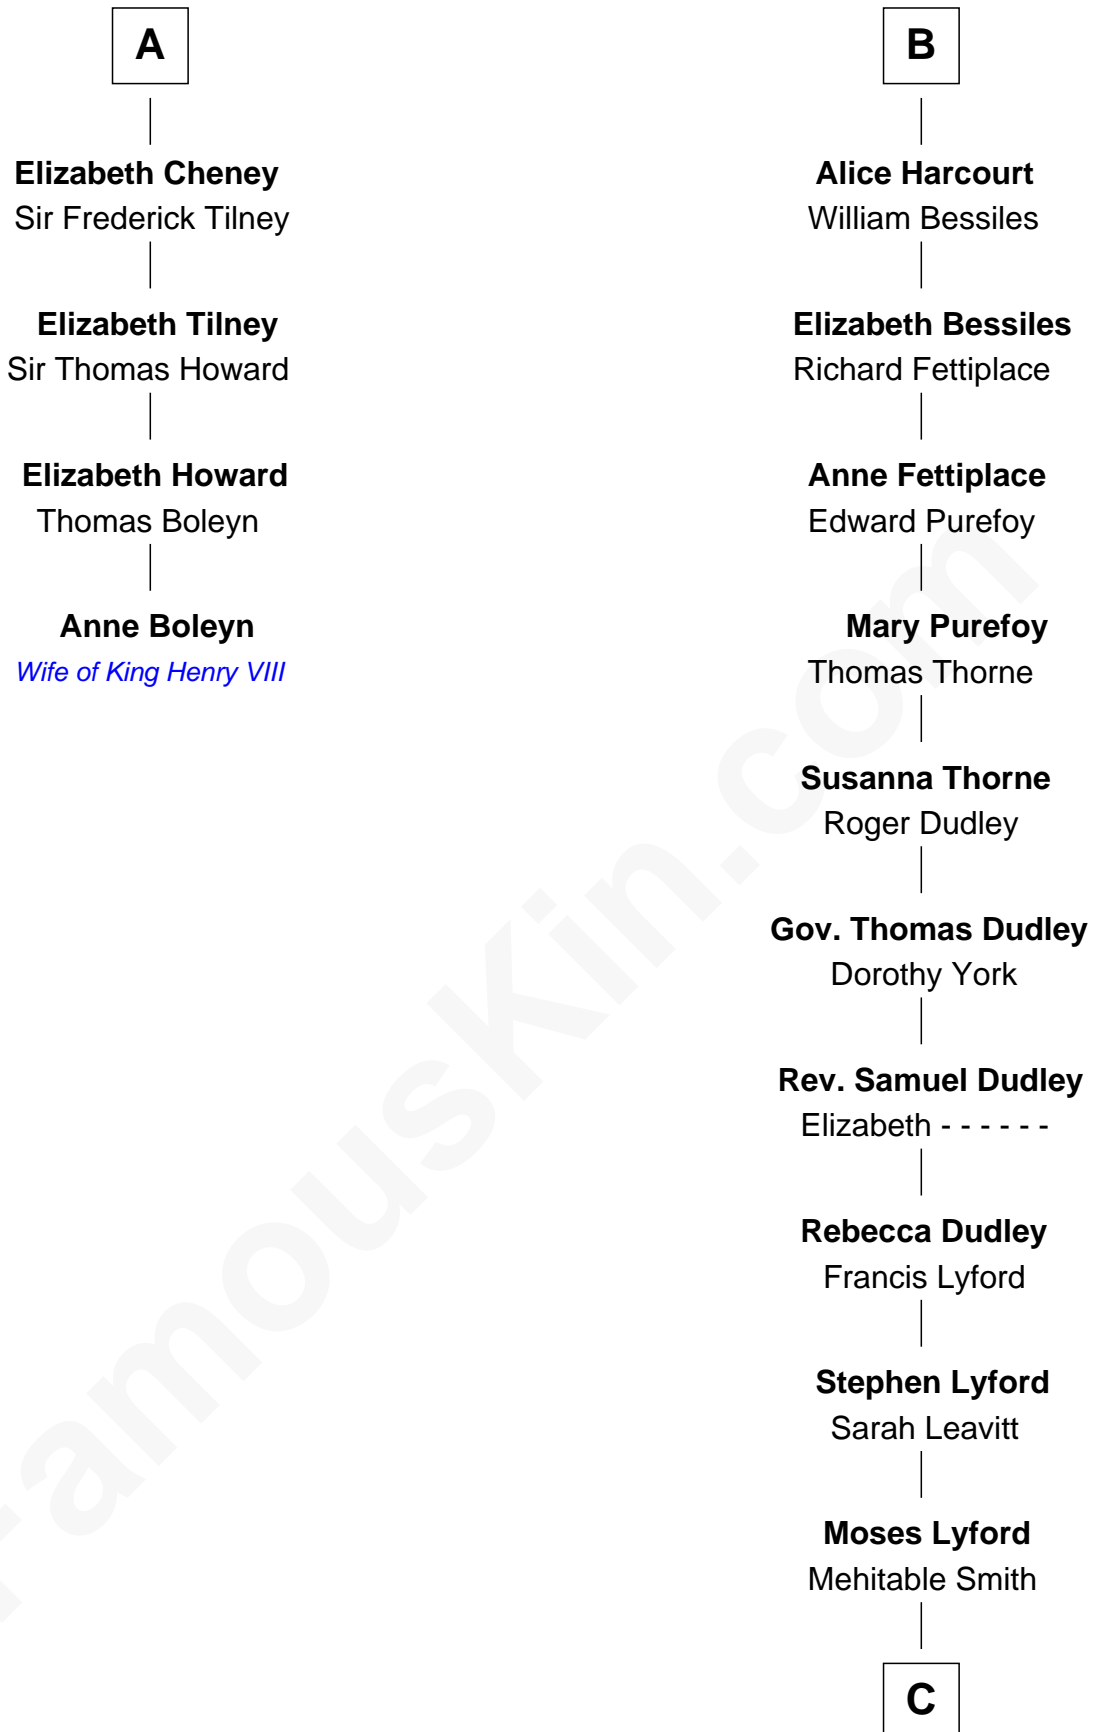

FamousKin.com Relationship Chart of

Anne Boleyn

2nd Wife of King Henry VIII

10th cousin 10 times removed of

Milton Bradley

Founder, Milton Bradley Company

Sir William de Hastings

Margaret le Bigod

Sir William de Harcourt

Sir Richard de Harcourt

Margaret Beke

Sir John de Harcourt

Eleanor la Zouche

Sir William de Harcourt

Joan de Grey

Sir Thomas Harcourt

Maud Grey

Sir Thomas Harcourt

Jane Fraunceys

Sir Richard Harcourt

Edith St. Clair

B

C

Oliver Smith Lyford

Elizabeth Johnson

Dudley Lyford

Betsey Smith

Fanny Lyford

Lewis Bradley

Milton Bradley

Founder, Milton Bradley Company

FamousKin.com