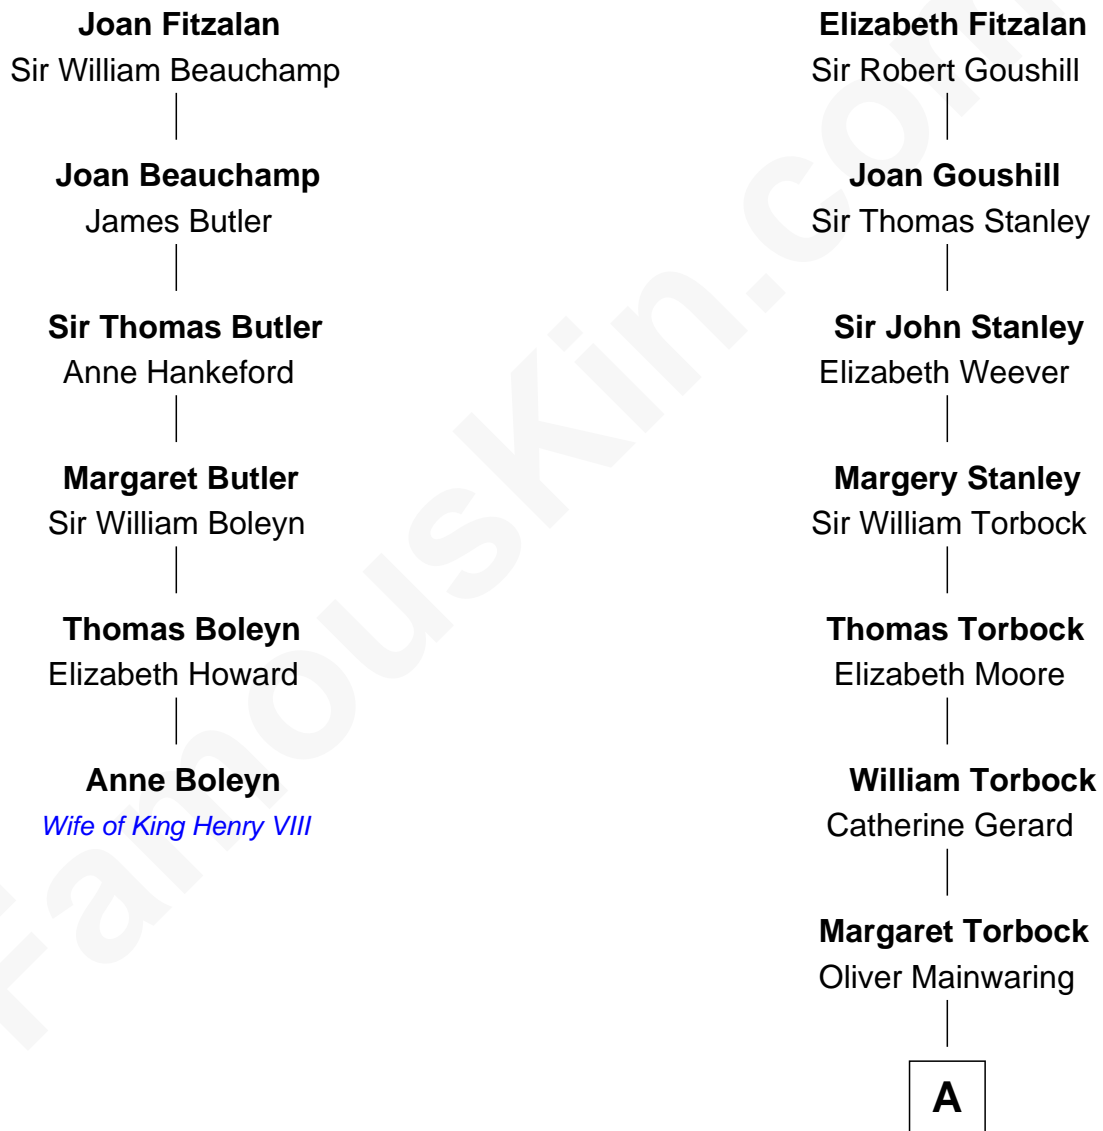

FamousKin.com Relationship Chart of

Anne Boleyn

2nd Wife of King Henry VIII

5th cousin 11 times removed of

Juliette Gordon Low

Founder of the Girl Scouts

Sir Richard Fitzalan

Elizabeth de Bohun

A

Oliver Mainwaring

Prudence Ashe

Oliver Mainwaring

Hannah Raymond

Love Mainwaring

John Richards

George Richards