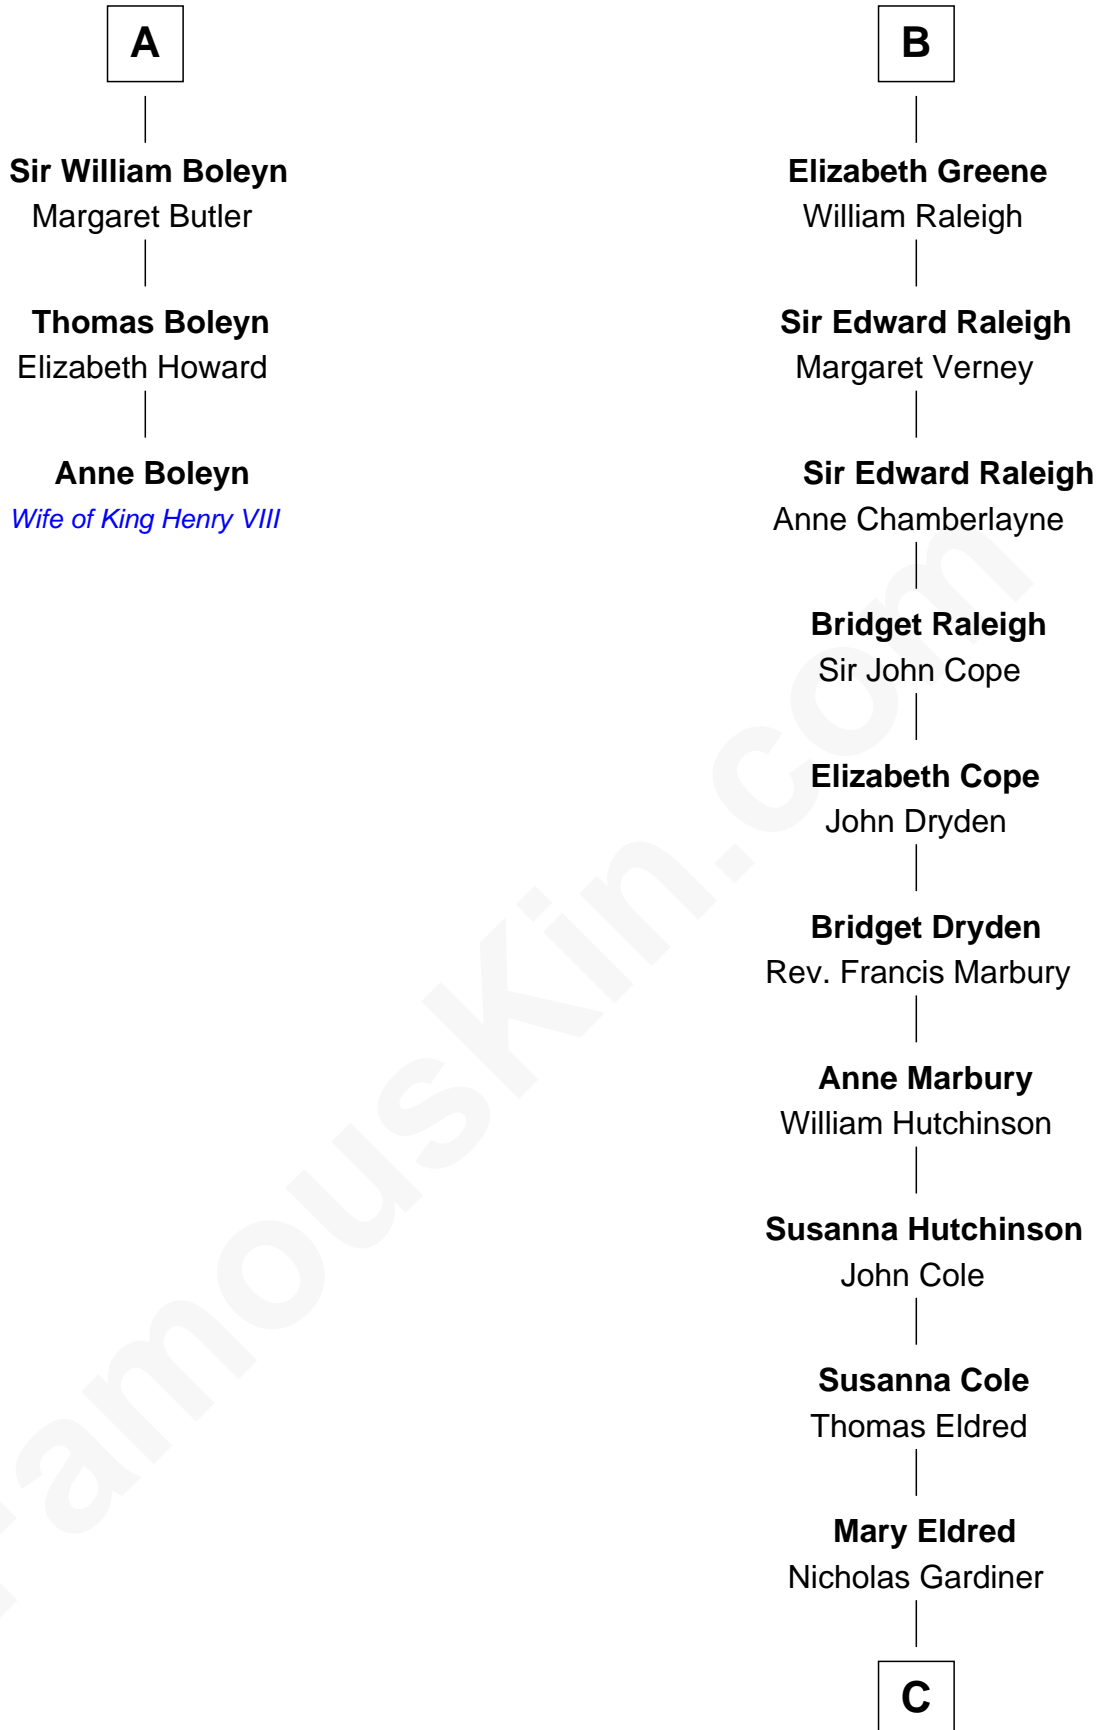

FamousKin.com Relationship Chart of

Anne Boleyn

2nd Wife of King Henry VIII

9th cousin 12 times removed of

Stephen A. Douglas

Participated in Lincoln-Douglas Debates

Sir Roger de Somery

Nichole d'Aubenev

C

Nicholas Gardiner

Martha Havens

Martha Gardiner

Stephen Arnold

Martha Arnold

Benajah Douglass

Dr. Stephen Arnold Douglass