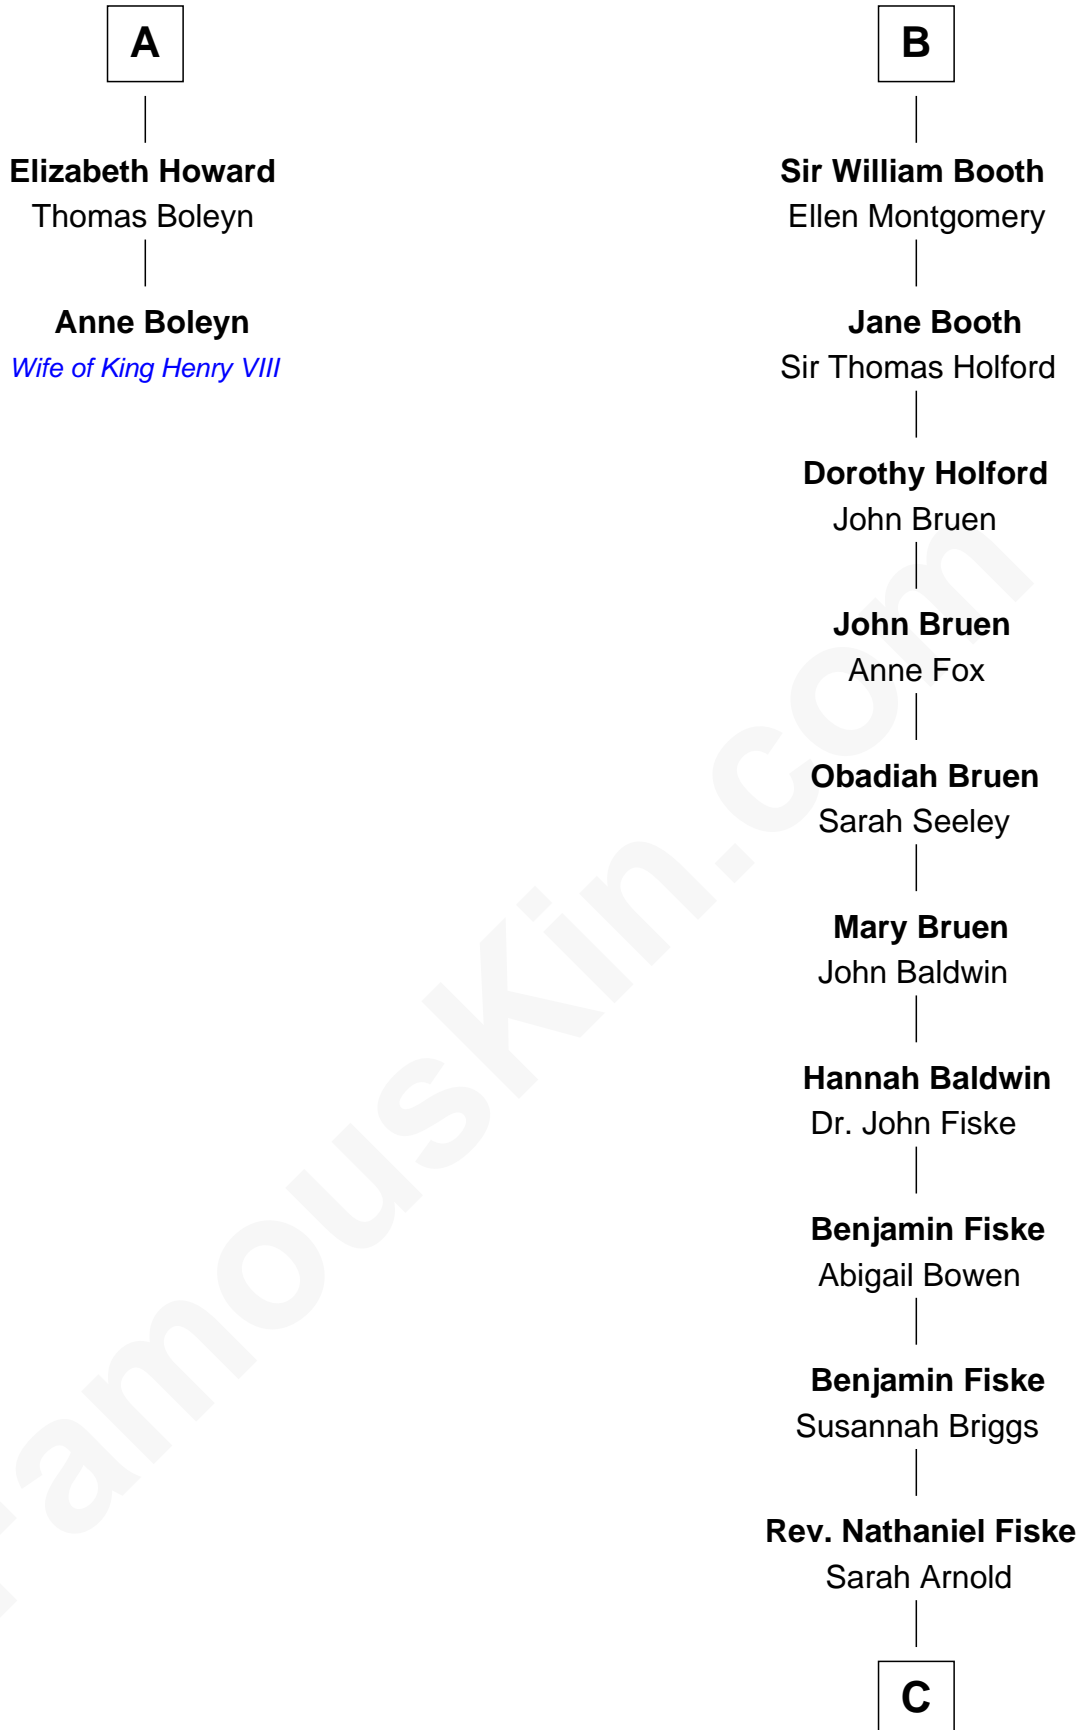

FamousKin.com Relationship Chart of

Anne Boleyn

2nd Wife of King Henry VIII

8th cousin 10 times removed of

Stephen A. Douglas

Participated in Lincoln-Douglas Debates

C

Sarah Fiske