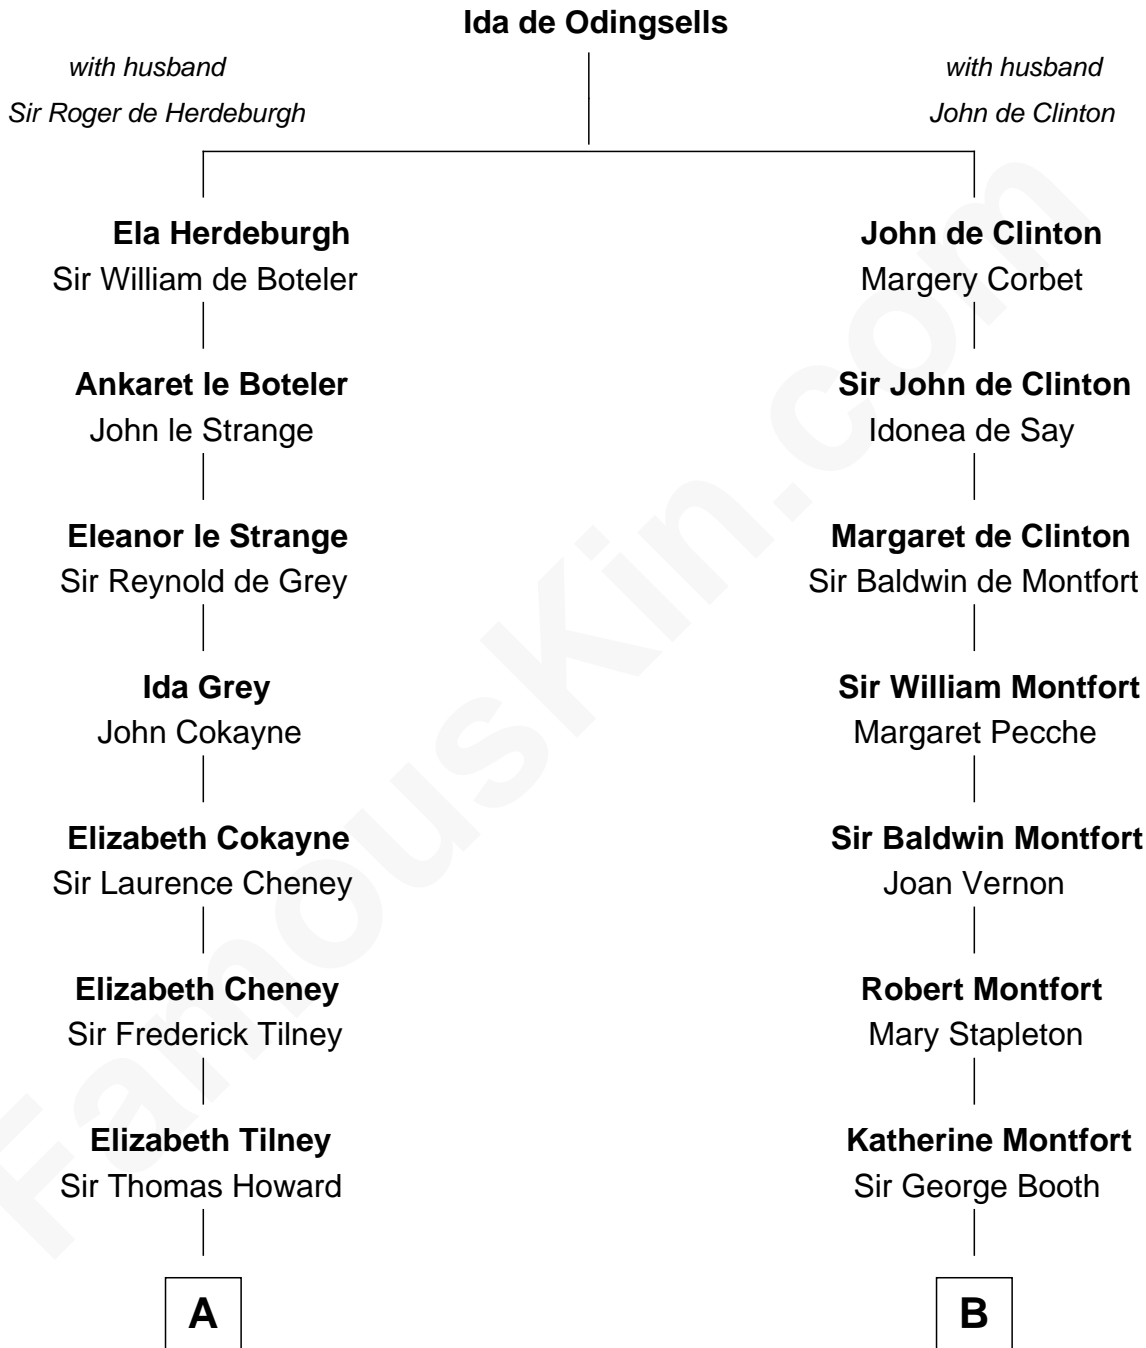

FamousKin.com Relationship Chart of

Anne Boleyn

2nd Wife of King Henry VIII

8th cousin 10 times removed of

Stephen A. Douglas

Participated in Lincoln-Douglas Debates

C

Sarah Fiske