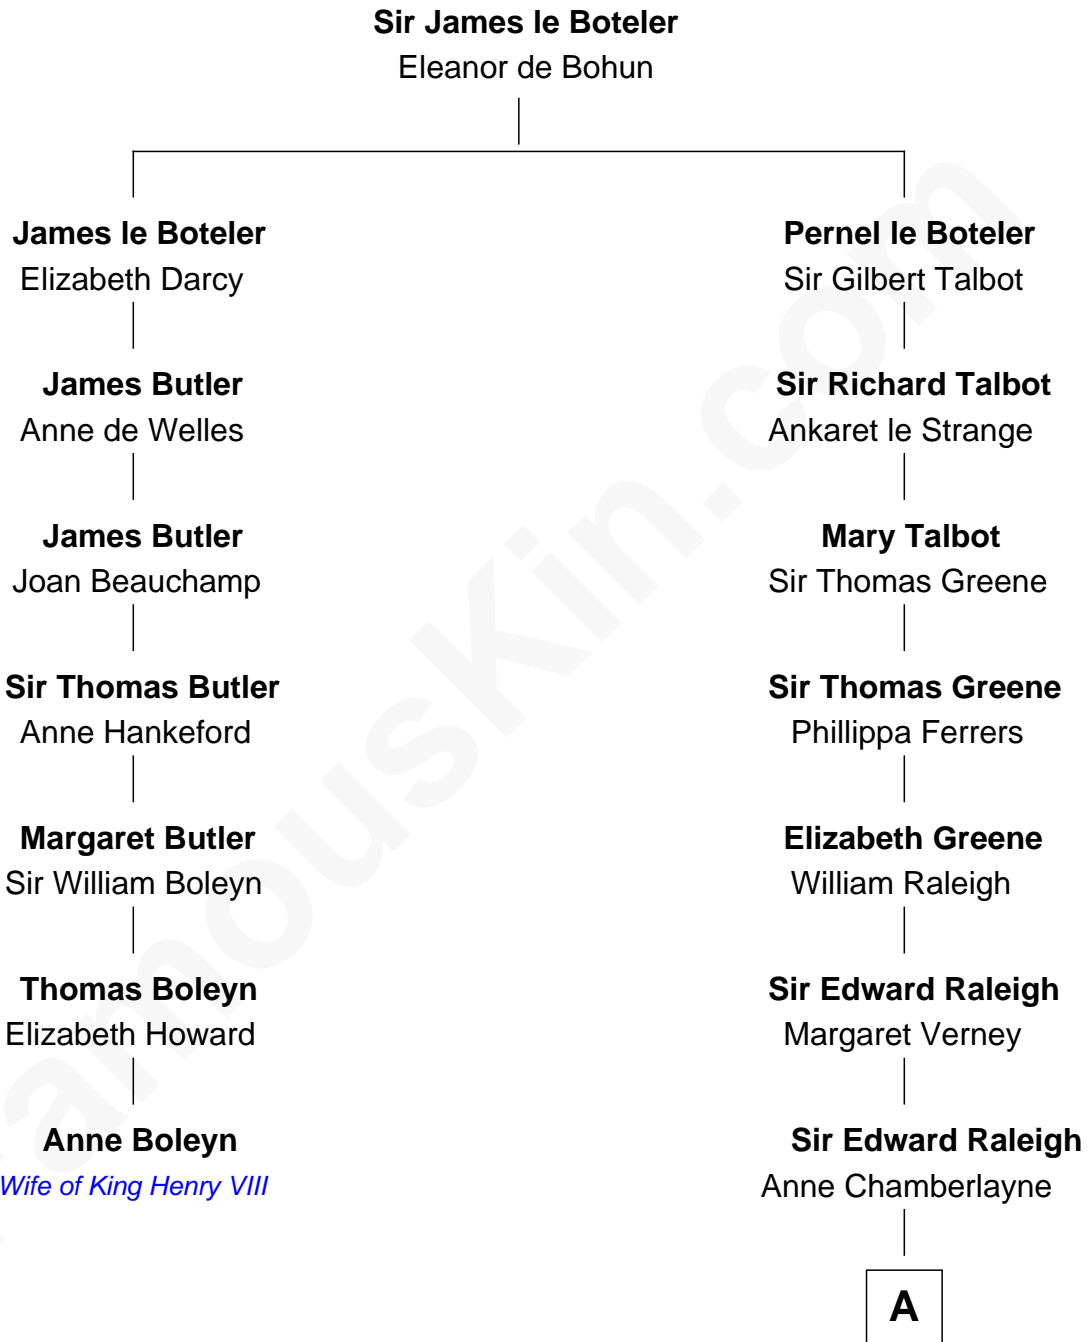

FamousKin.com Relationship Chart of

Anne Boleyn

2nd Wife of King Henry VIII

6th cousin 12 times removed of

Stephen A. Douglas

Participated in Lincoln-Douglas Debates

A

Bridget Raleigh