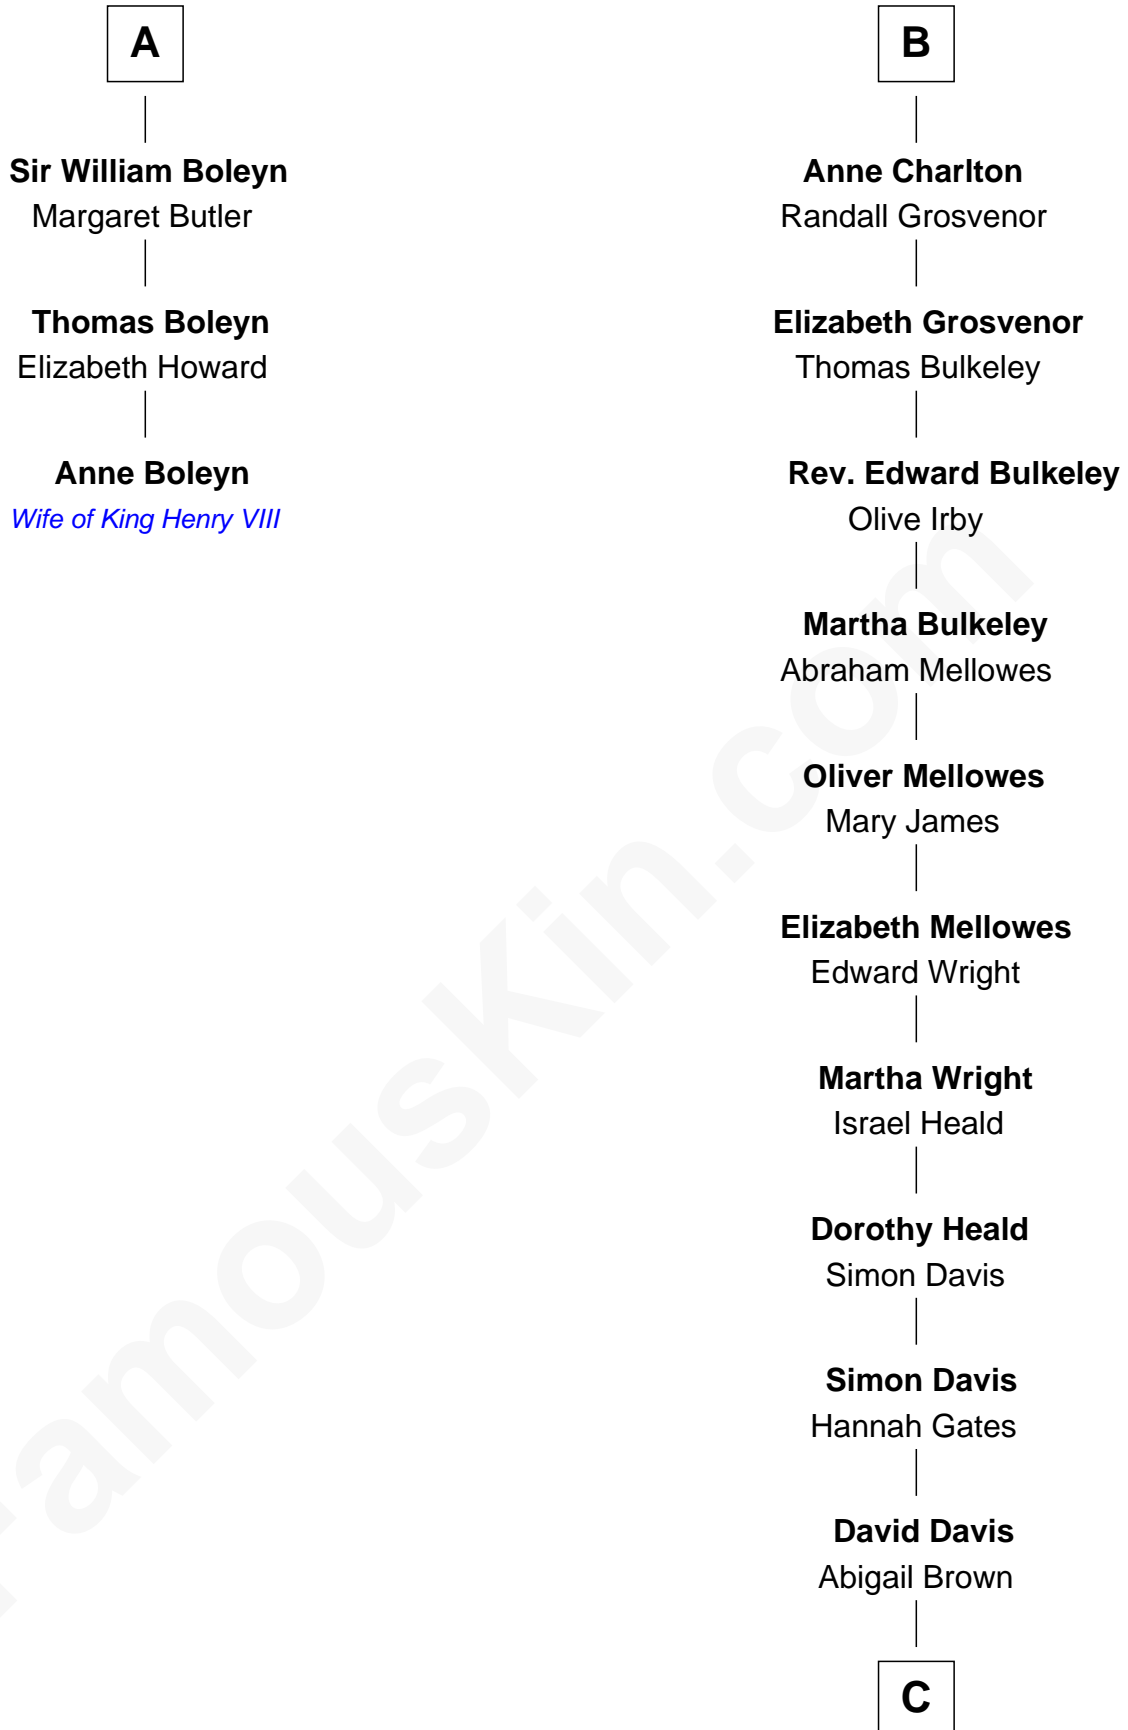

# FamousKin.com Relationship Chart of

**Anne Boleyn**

*2nd Wife of King Henry VIII*

9th cousin 10 times removed of

**John Davis Long**

*32nd Governor of Massachusetts*

**Sir Roger de Somery**

Nichole d'Aubenev

**C**

**Simon Davis**

Persis Temple

**Julia Temple Davis**

Zadoc Long

**John Davis Long**

*32nd Governor of Massachusetts*

FamousKin.com