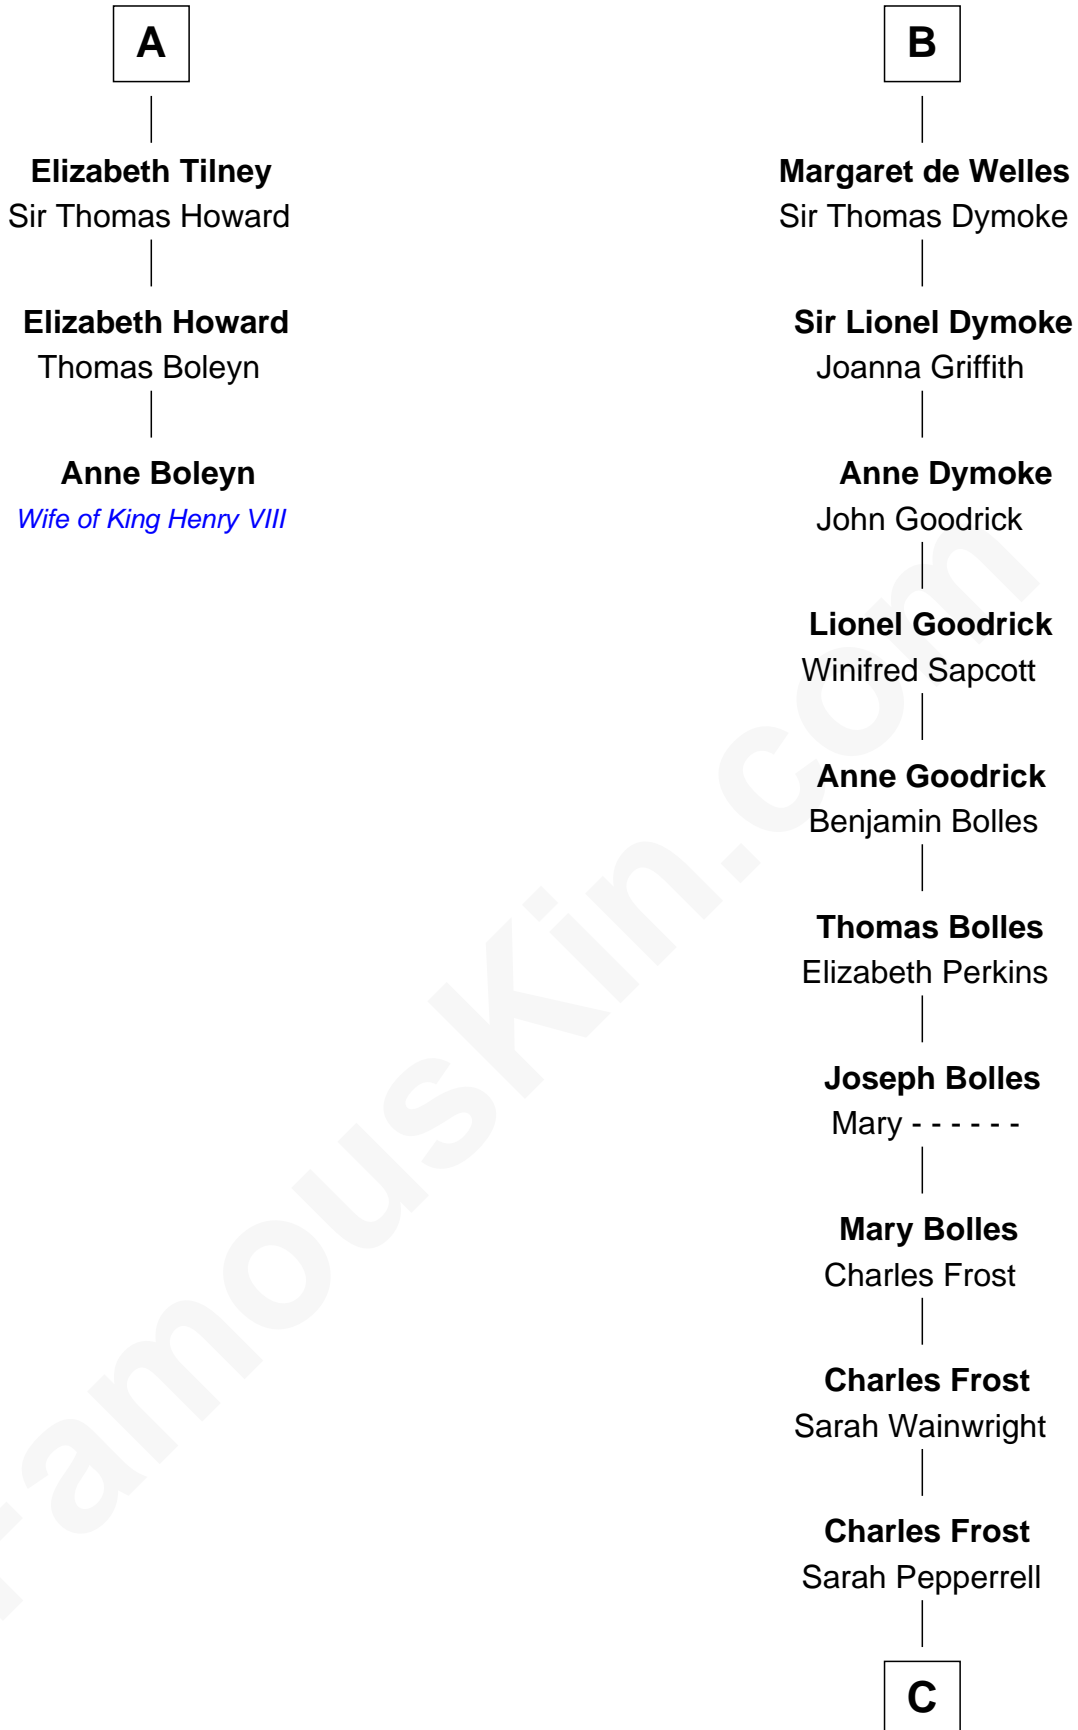

FamousKin.com

Relationship Chart of

Anne Boleyn

2nd Wife of King Henry VIII

9th cousin 12 times removed of

John Fremont Hill

45th Governor of Maine

Sir William de Cantilupe

Elizabeth Cheney
Sir Frederick Tilney

A

Milicent de Cantilupe
Eudo la Zouche

Eve la Zouche
Sir Maurice de Berkeley

Isabel de Berkeley
Sir Robert de Clifford

Sir Roger de Clifford
Maud de Beauchamp

Katherine de Clifford
Sir Ralph de Greystoke

Maud de Greystoke
Eudo de Welles

Sir Lionel de Welles
Joan de Waterton

B

C

Sarah Frost
Dennis Fernald

Miriam Fernald
William Leighton

Andrew Pepperrell Leighton
Sarah Catherine Odiorne

Miriam Leighton
William Hill