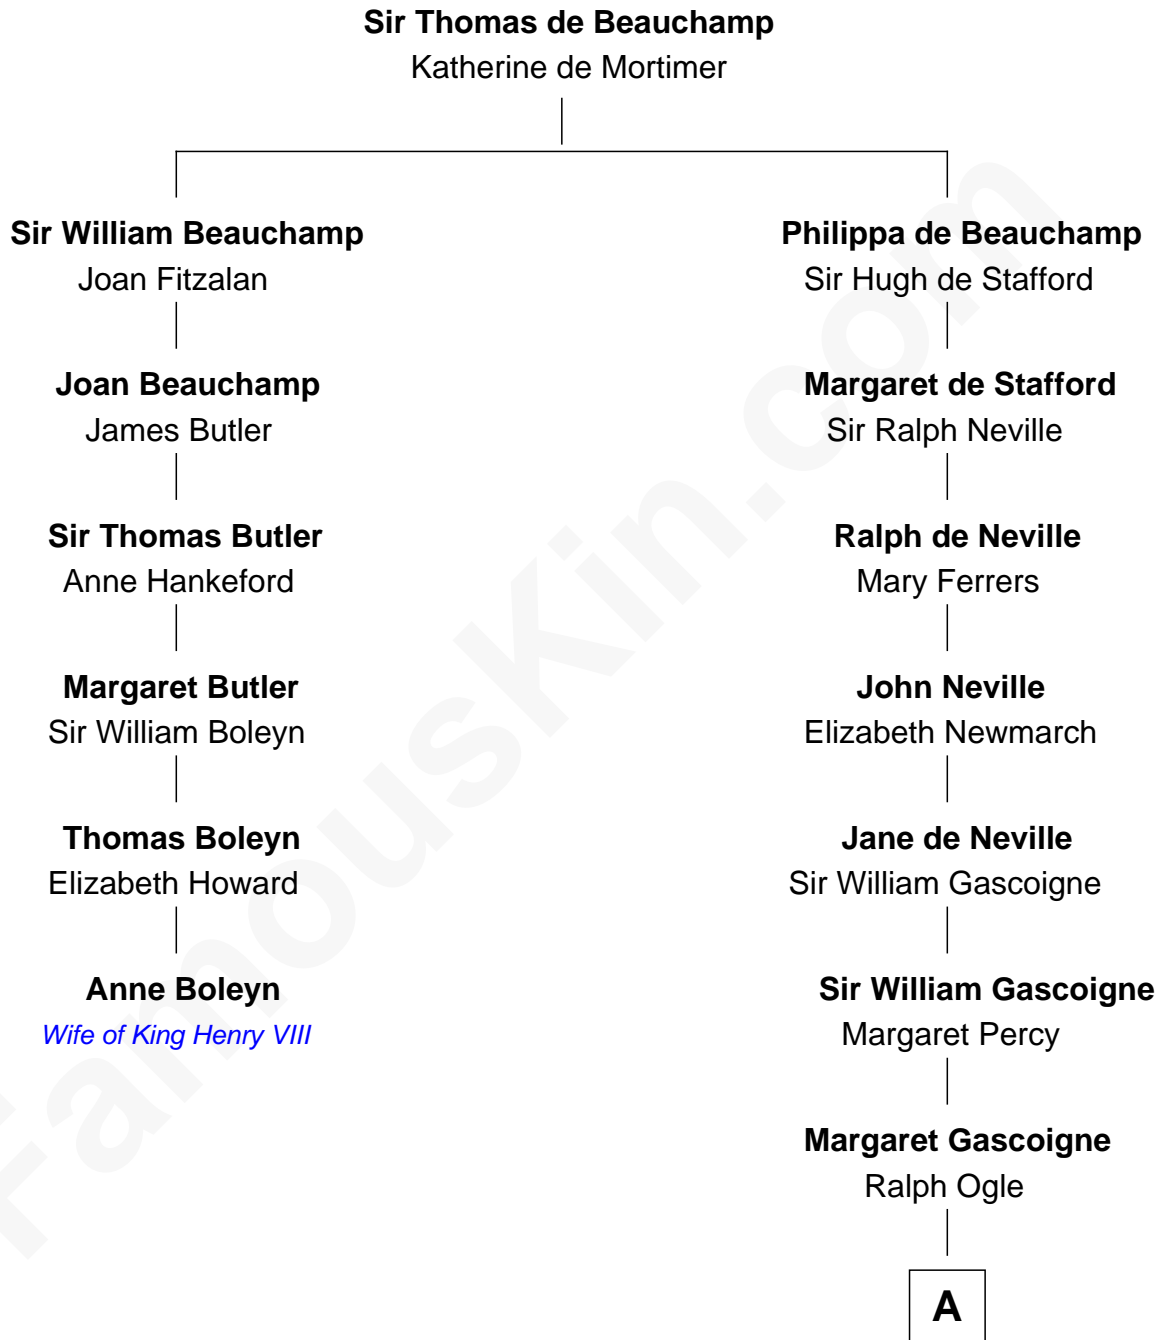

FamousKin.com Relationship Chart of

Anne Boleyn

2nd Wife of King Henry VIII

5th cousin 15 times removed of

Brian Forster

TV Actor

B

Lt-Col. Frederic Blanco Forster
Marian Jennette Sophia De Carteret

Frederic Percy Cochrane Forster
Alice Mary Biggs

Peter Cochrane Forster
Jennifer Dickens Downing

Brian Forster
TV Actor