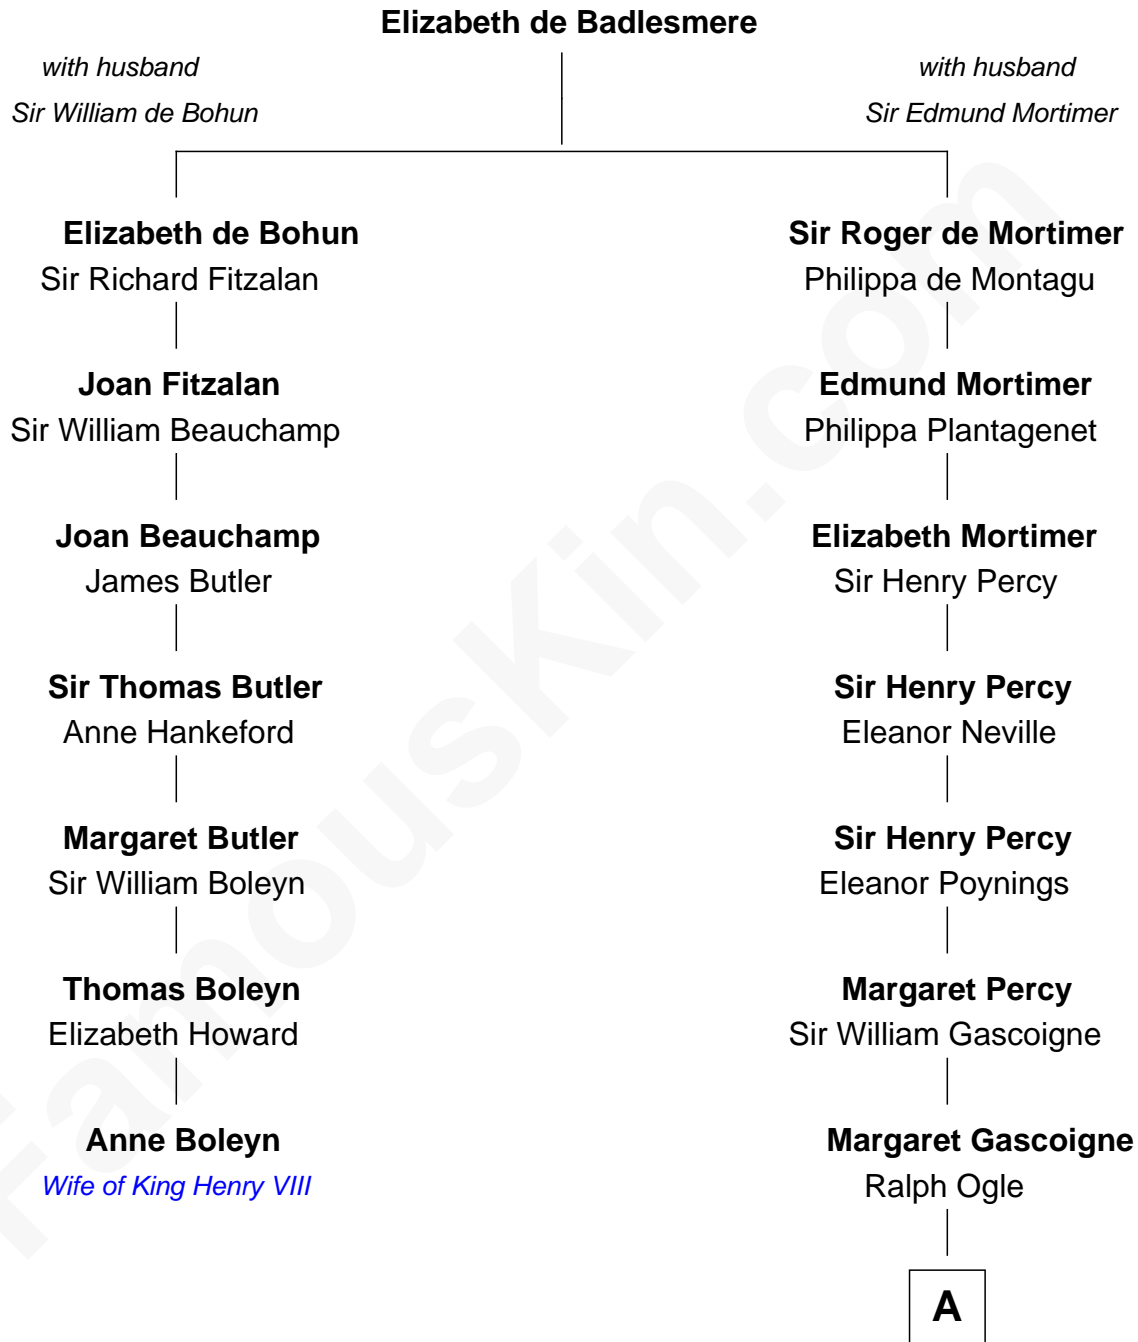

# FamousKin.com Relationship Chart of

**Anne Boleyn**

*2nd Wife of King Henry VIII*

6th cousin 14 times removed of

**Brian Forster**

*TV Actor*

**A**

**Dorothy Ogle**  
Sir Thomas Forster

**Thomas Forster**  
Florence Wharton

**Cuthbert Forster**  
Elizabeth Bradford

**Thomas Forster**  
Jane Carr

**Reginald Forster**  
Ann - - - - -

**Thomas Forster**  
- - - - -

**Thomas Forster**  
Frances Bradford