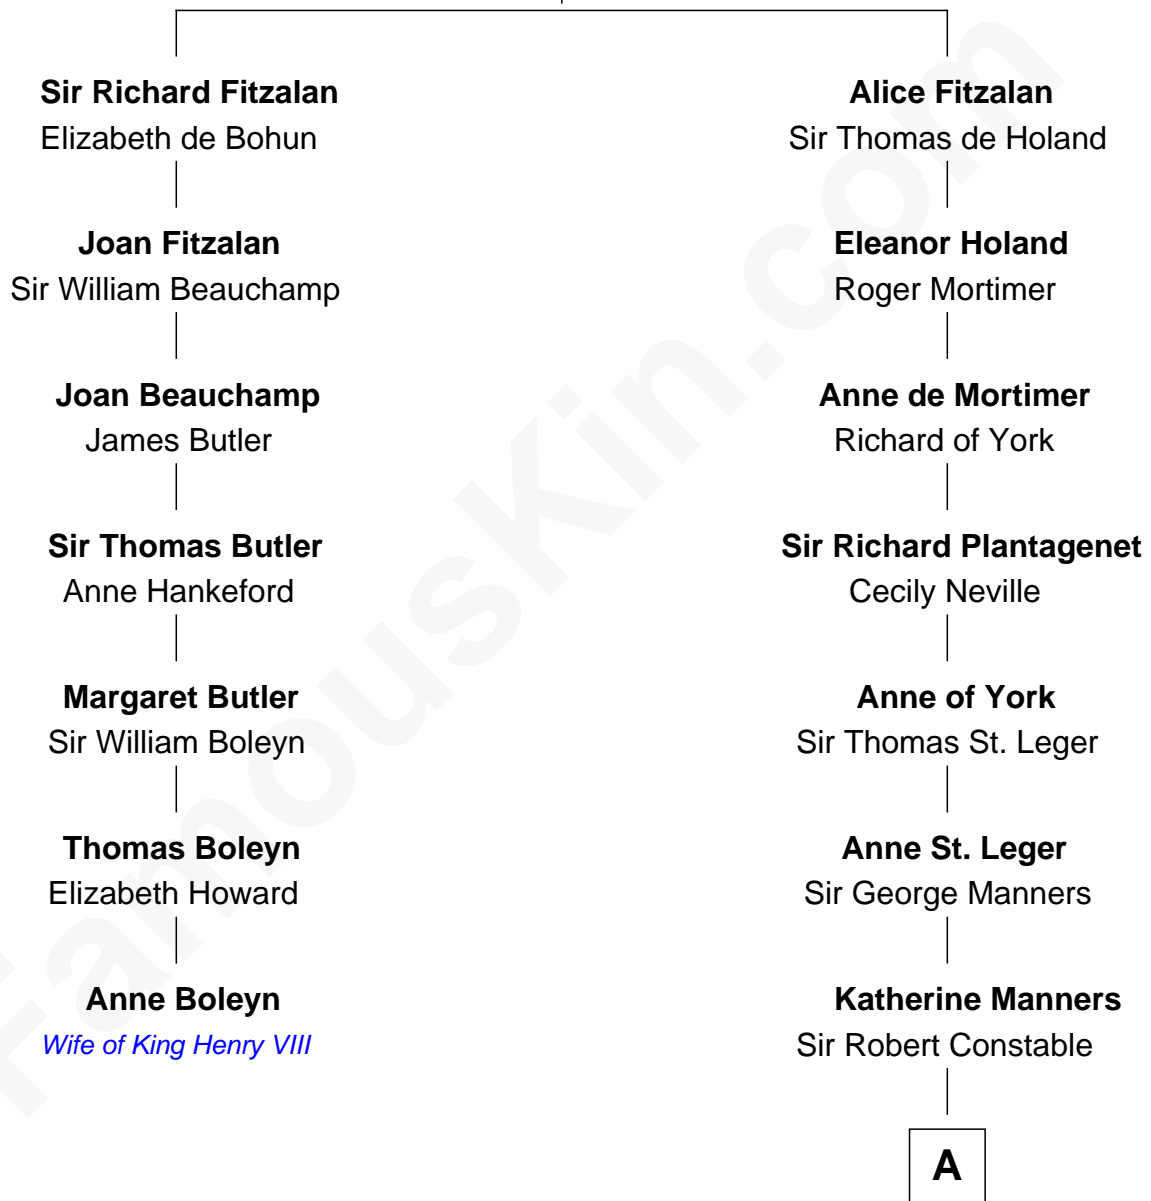

FamousKin.com Relationship Chart of

Anne Boleyn

2nd Wife of King Henry VIII

6th cousin 13 times removed of

Brian Forster

TV Actor

Richard Fitzalan
Eleanor Plantagenet

A

Barbara Constable
Sir William Babthorpe

Margaret Babthorpe
Sir Henry Cholmley

Sir Richard Cholmley
Susanna Legard

Margaret Cholmley
Sir William Strickland

Margaret Strickland
Sir John Cochrane

William Cochrane
Mary Bruce