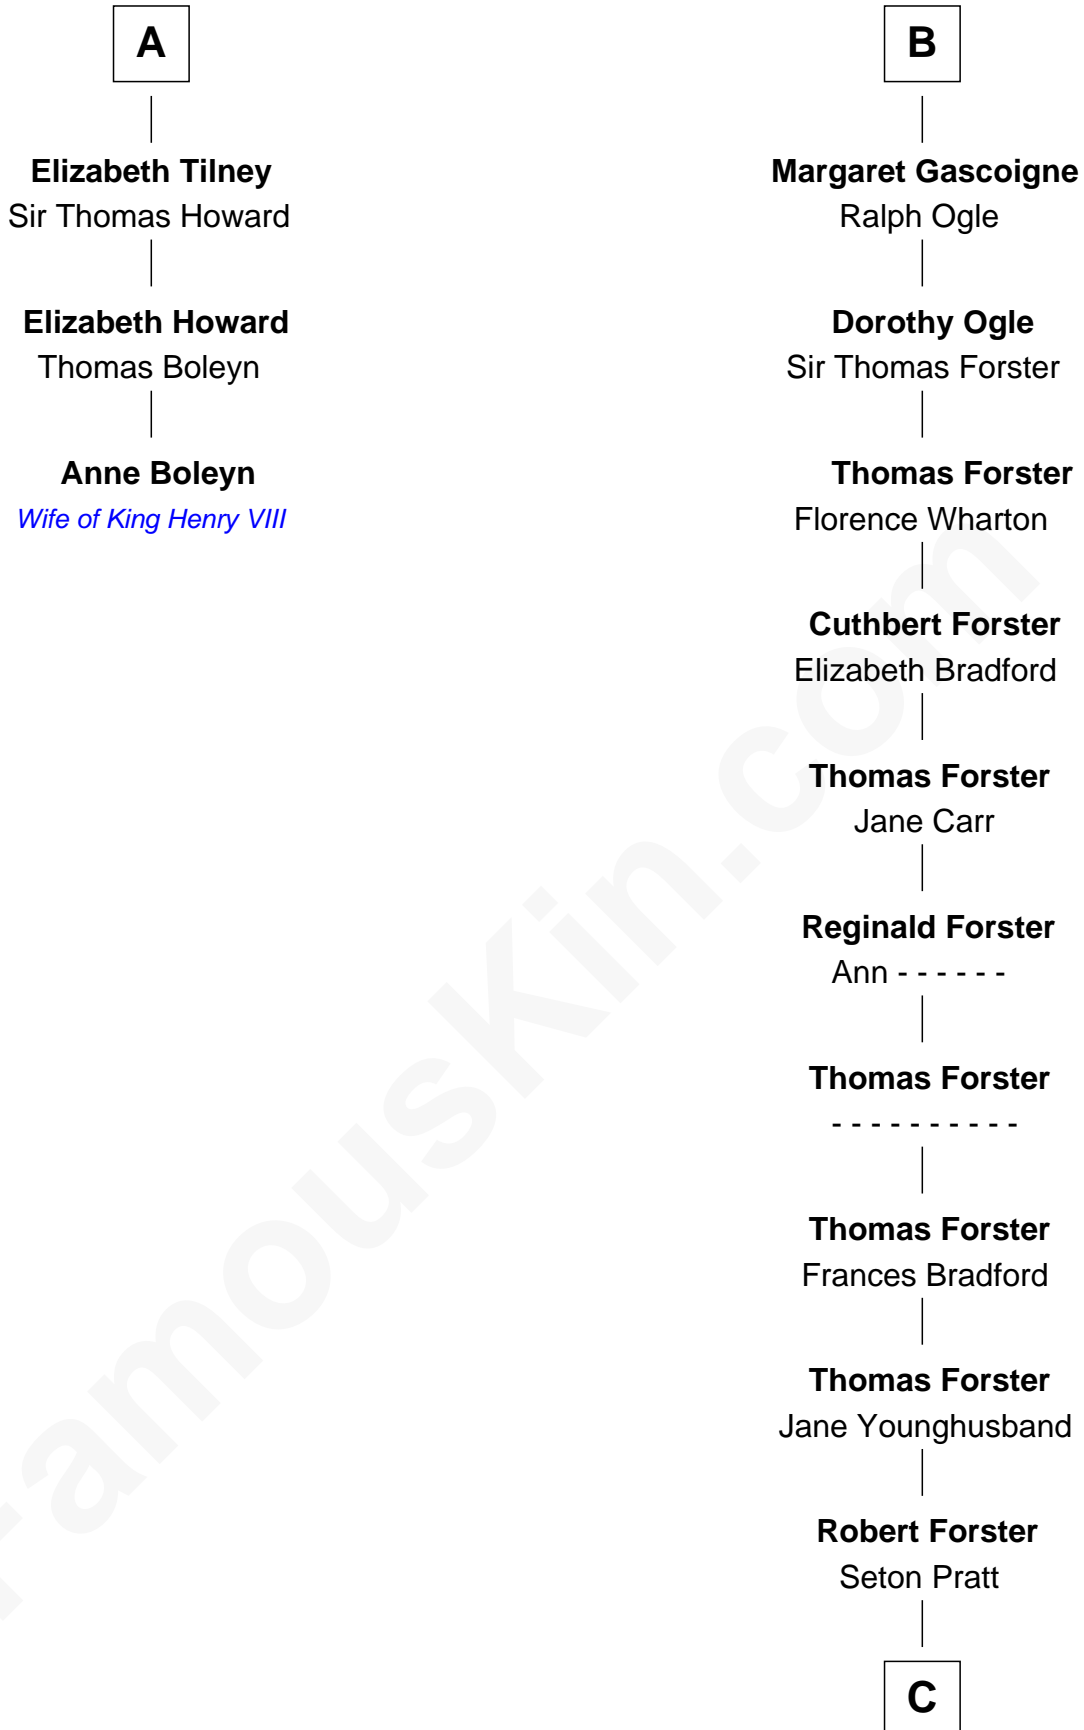

# FamousKin.com Relationship Chart of

**Anne Boleyn**

*2nd Wife of King Henry VIII*

9th cousin 12 times removed of

**Brian Forster**

*TV Actor*

**Sir William de Cantilupe**

Eve de Braiose

**Joan de Cantilupe**  
Sir Henry de Hastings

**Sir John de Hastings**  
Isabel de Valence

**Elizabeth de Hastings**  
Sir Roger de Grey

**Sir Reynold de Grey**  
Eleanor le Strange

**Ida Grey**  
John Cokayne

**Elizabeth Cokayne**  
Sir Laurence Cheney

**Elizabeth Cheney**  
Sir Frederick Tilney

**A**

**Milicent de Cantilupe**  
Eudo la Zouche

**Eve la Zouche**  
Sir Maurice de Berkeley

**Thomas de Berkeley**  
Katherine de Clyvedon

**Sir John Berkeley**  
Elizabeth Betteshorne

**Eleanor Berkeley**  
Sir Richard Poynings

**Eleanor Poynings**  
Sir Henry Percy

**Margaret Percy**  
Sir William Gascoigne

**B**

**C**

**Robert Forster**

Jane Cochrane