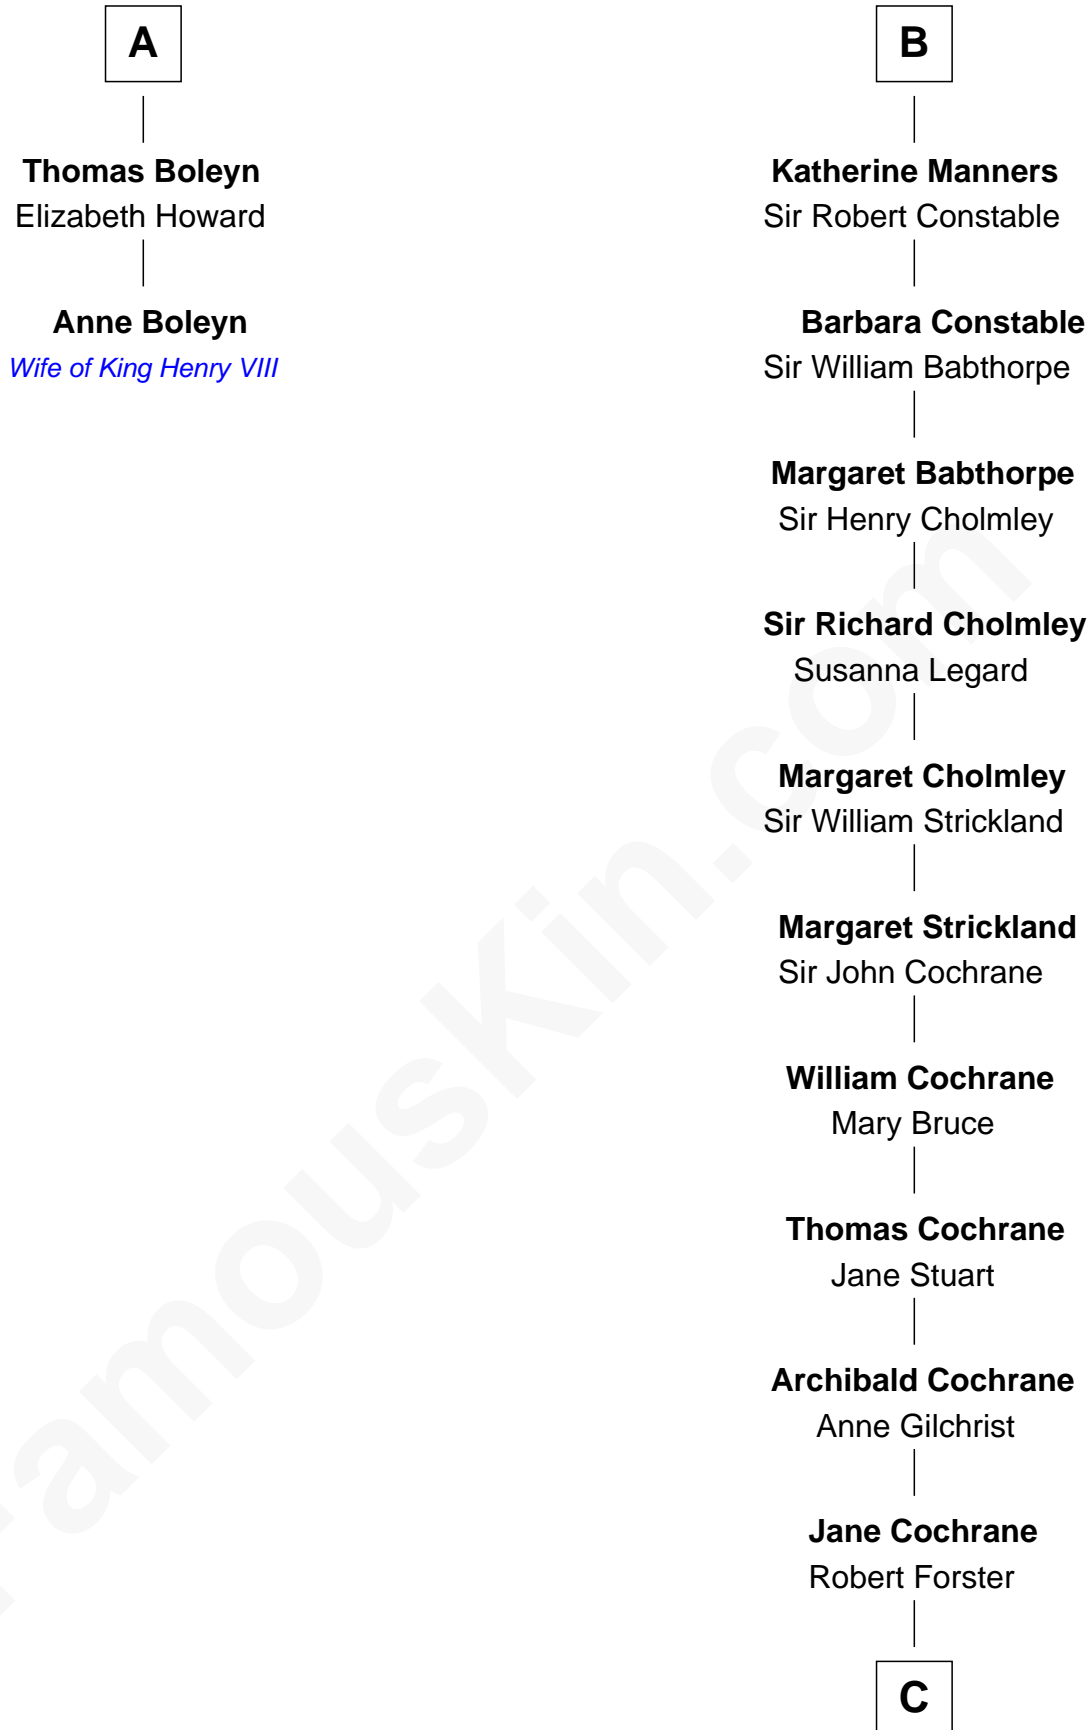

FamousKin.com Relationship Chart of

Anne Boleyn

2nd Wife of King Henry VIII

8th cousin 11 times removed of

Peter Forster

TV and Movie Actor

C

Lt-Col. Frederic Blanco Forster
Marian Jennette Sophia De Carteret

Frederic Percy Cochrane Forster
Alice Mary Biggs

Peter Forster
TV and Movie Actor

FamousKin.com