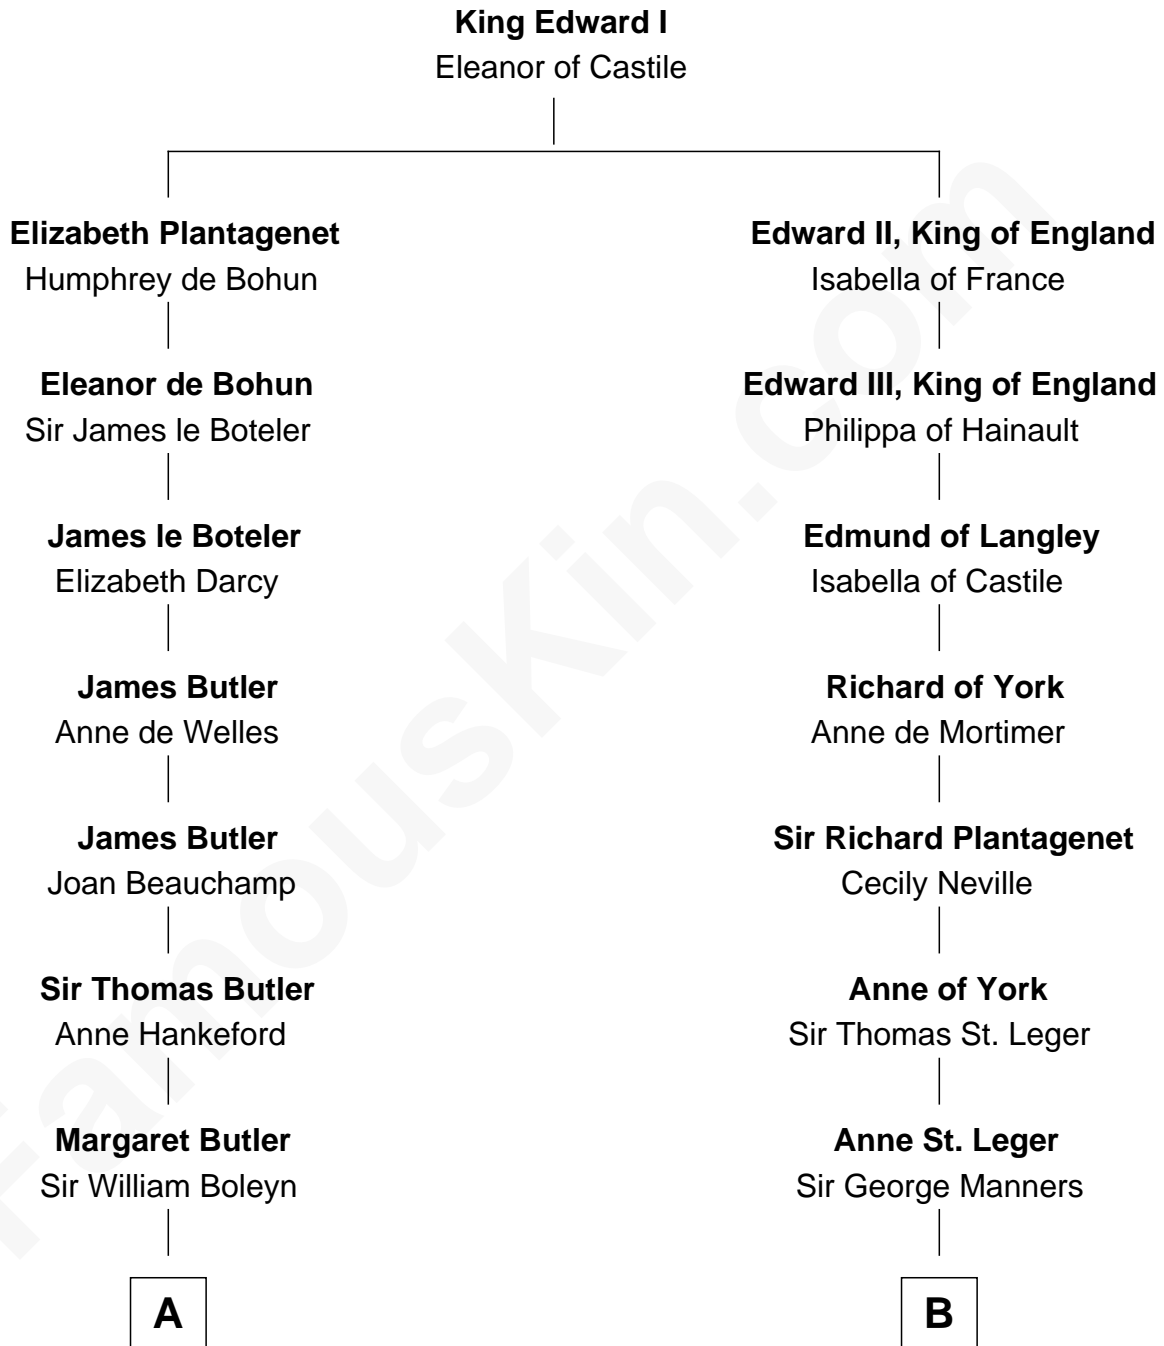

FamousKin.com Relationship Chart of

Anne Boleyn

2nd Wife of King Henry VIII

8th cousin 11 times removed of

Peter Forster

TV and Movie Actor

C

Lt-Col. Frederic Blanco Forster
Marian Jennette Sophia De Carteret

Frederic Percy Cochrane Forster
Alice Mary Biggs

Peter Forster
TV and Movie Actor

FamousKin.com