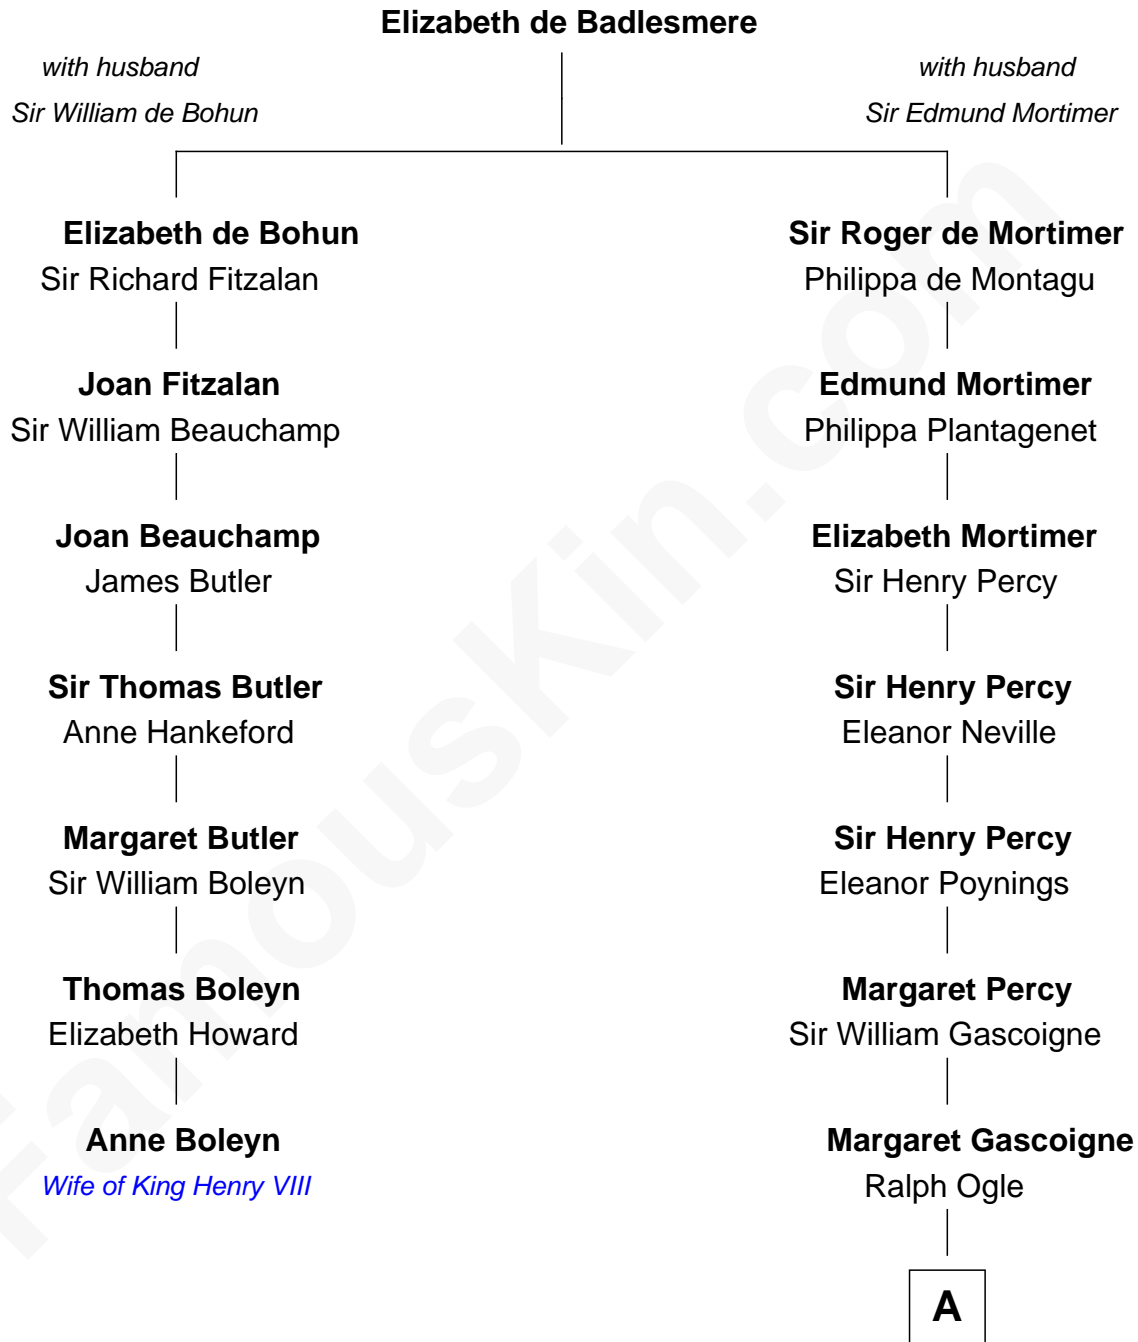

FamousKin.com Relationship Chart of

Anne Boleyn

2nd Wife of King Henry VIII

6th cousin 13 times removed of

Peter Forster

TV and Movie Actor

A

Dorothy Ogle
Sir Thomas Forster

Thomas Forster
Florence Wharton

Cuthbert Forster
Elizabeth Bradford

Thomas Forster
Jane Carr

Reginald Forster
Ann - - - - -

Thomas Forster
- - - - -

Thomas Forster
Frances Bradford

Thomas Forster
Jane Younghusband