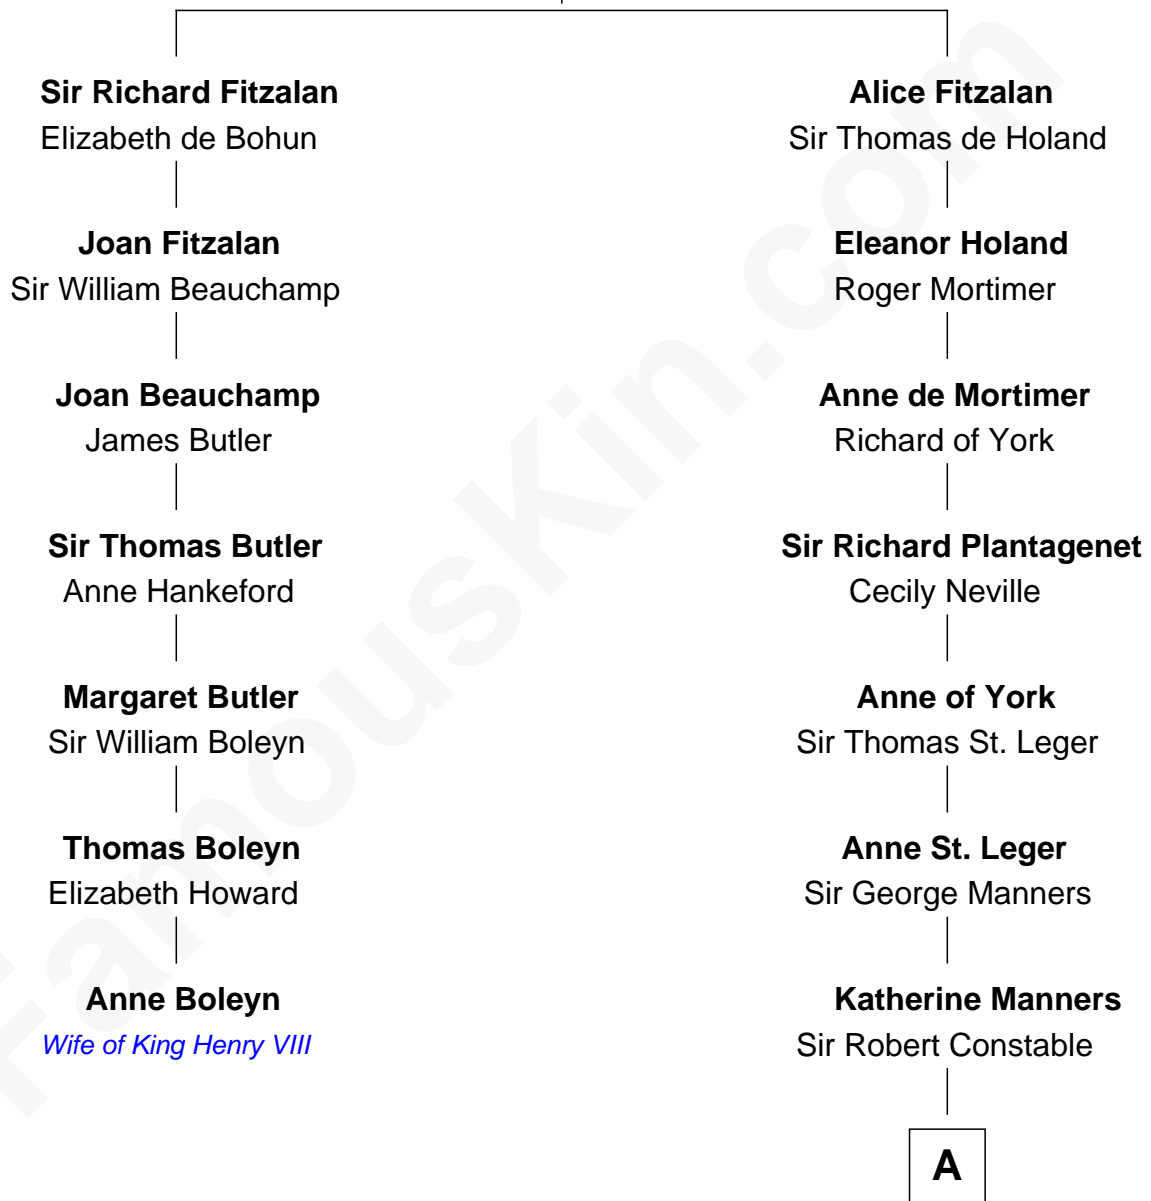

# FamousKin.com Relationship Chart of

**Anne Boleyn**

*2nd Wife of King Henry VIII*

6th cousin 12 times removed of

**Peter Forster**

*TV and Movie Actor*

**Richard Fitzalan**  
Eleanor Plantagenet

**A**

**Barbara Constable**  
Sir William Babthorpe

**Margaret Babthorpe**  
Sir Henry Cholmley

**Sir Richard Cholmley**  
Susanna Legard

**Margaret Cholmley**  
Sir William Strickland

**Margaret Strickland**  
Sir John Cochrane

**William Cochrane**  
Mary Bruce

**Thomas Cochrane**  
Jane Stuart

**Archibald Cochrane**  
Anne Gilchrist

**Jane Cochrane**  
Robert Forster

**Lt-Col. Frederic Blanco Forster**  
Marian Jennette Sophia De Carteret