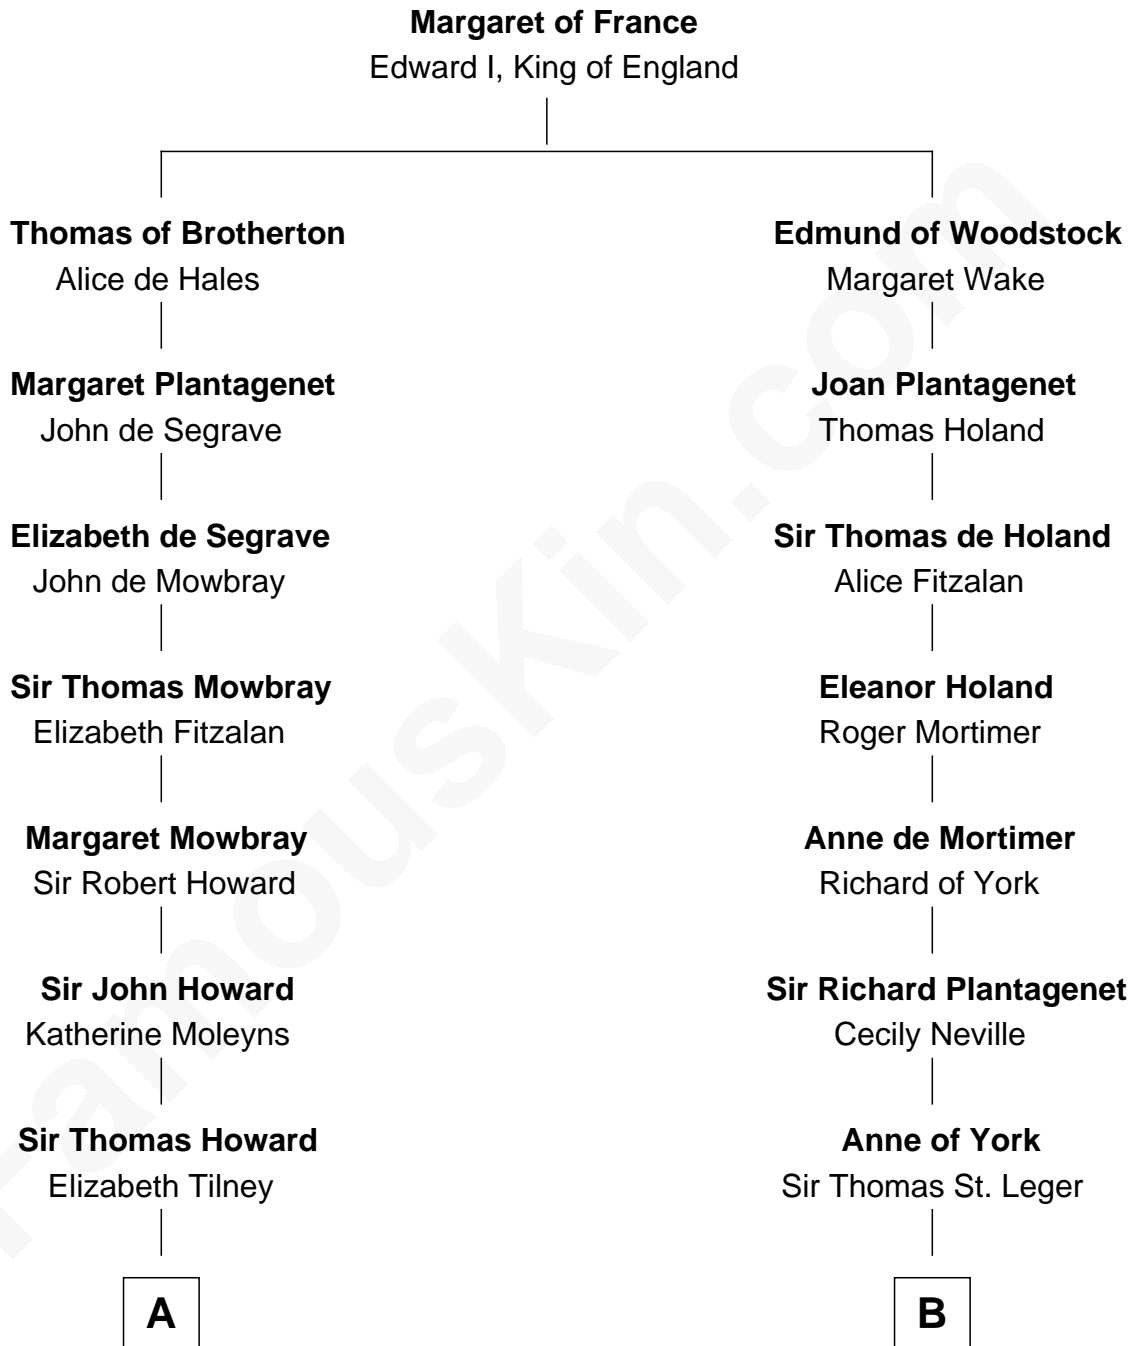

FamousKin.com Relationship Chart of

Anne Boleyn

2nd Wife of King Henry VIII

8th cousin 12 times removed of

Peter Forster

TV and Movie Actor

C

Jane Cochrane

Robert Forster

Lt-Col. Frederic Blanco Forster

Marian Jennette Sophia De Carteret

Frederic Percy Cochrane Forster

Alice Mary Biggs

Peter Forster

TV and Movie Actor

FamousKin.com