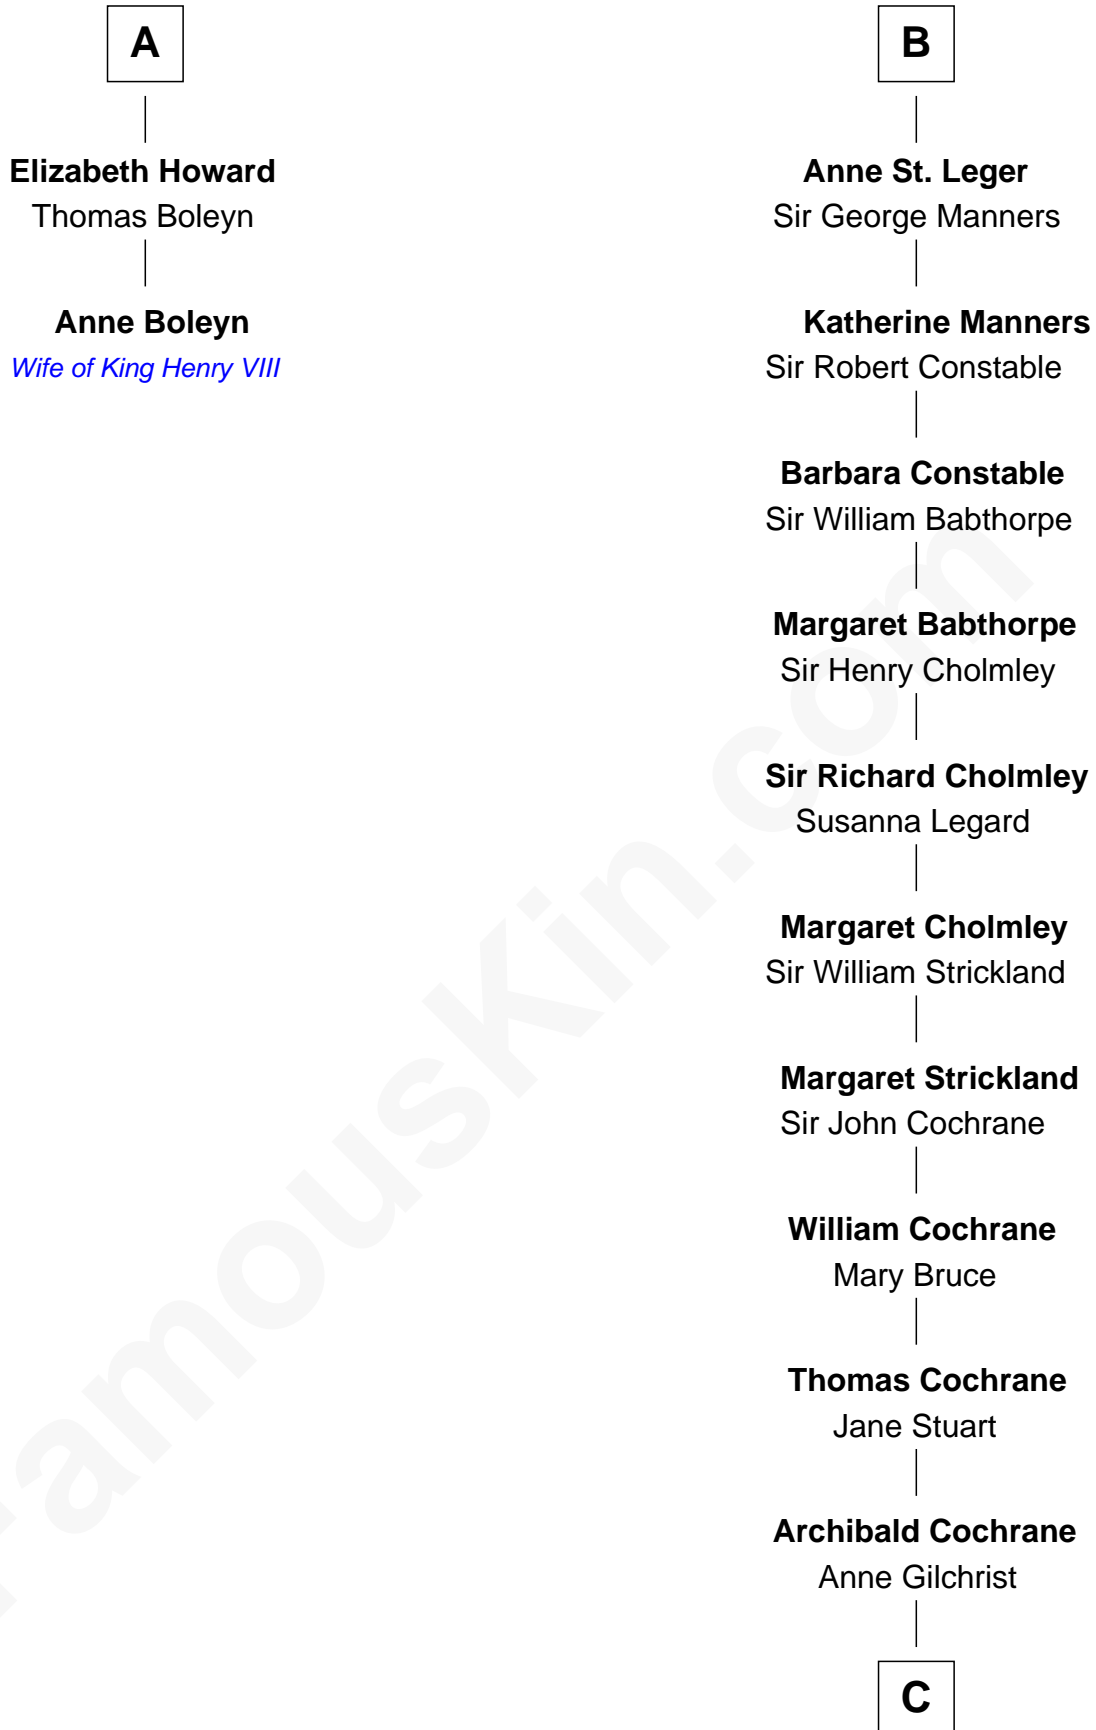

FamousKin.com Relationship Chart of

Anne Boleyn

2nd Wife of King Henry VIII

8th cousin 12 times removed of

Peter Forster

TV and Movie Actor

C

Jane Cochrane