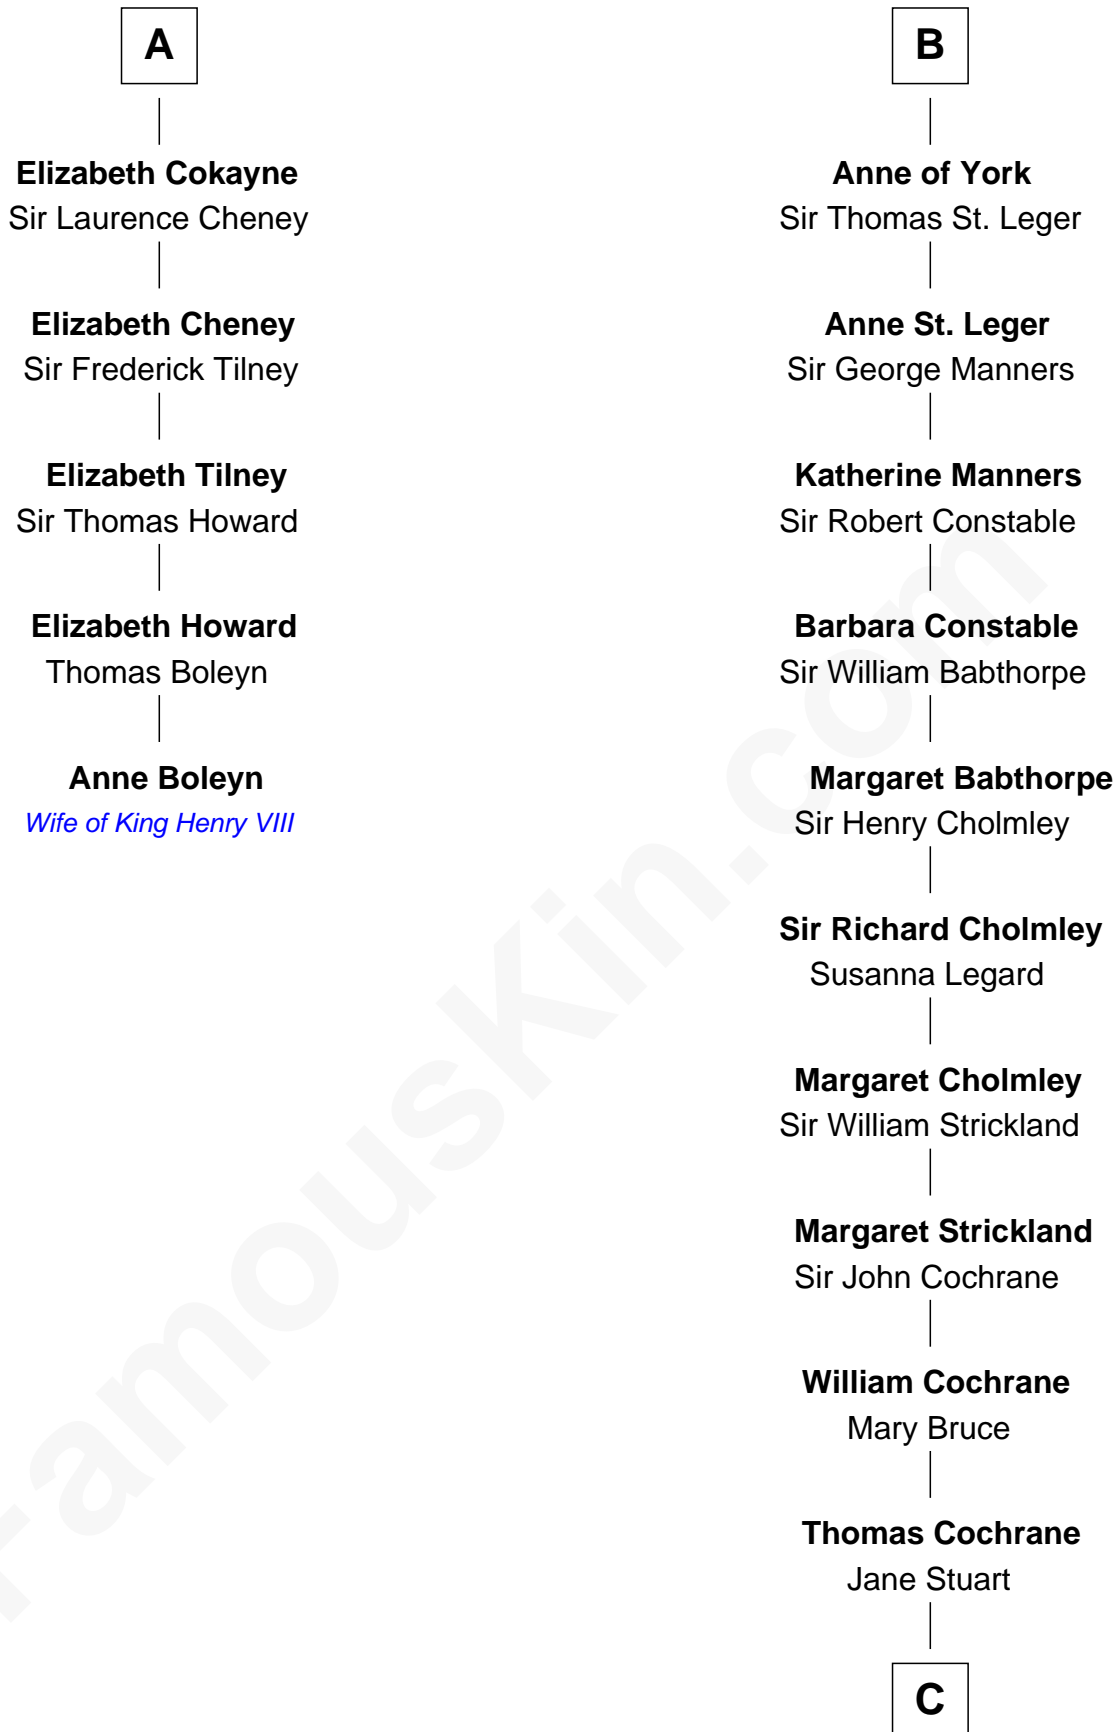

# FamousKin.com Relationship Chart of

**Anne Boleyn**

*2nd Wife of King Henry VIII*

11th cousin 10 times removed of

**Peter Forster**

*TV and Movie Actor*

**Sir William Longespee**

Ela of Salisbury

**C**

**Archibald Cochrane**

Anne Gilchrist

**Jane Cochrane**

Robert Forster

**Lt-Col. Frederic Blanco Forster**

Marian Jennette Sophia De Carteret

**Frederic Percy Cochrane Forster**