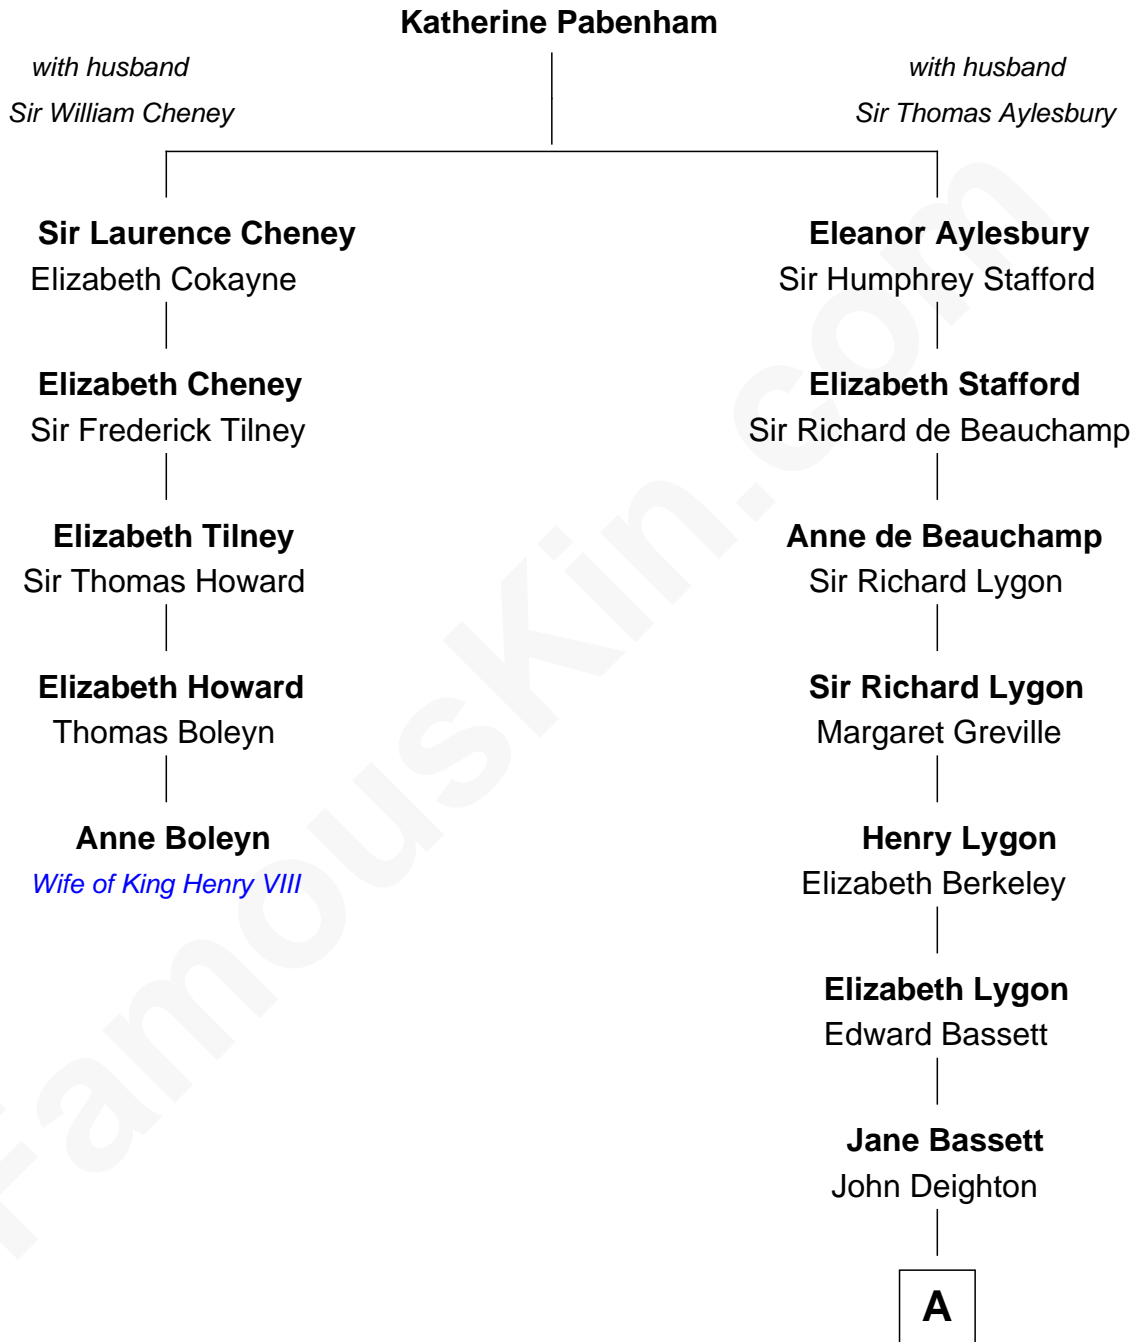

FamousKin.com Relationship Chart of

Anne Boleyn

2nd Wife of King Henry VIII

4th cousin 14 times removed of

Margot Kidder

TV and Movie Actress

A

Frances Deighton

Richard Williams

Nathaniel Williams

Elizabeth Rogers

Elizabeth Williams

John Macomber

Nathaniel Macomber

Priscilla Southworth

Job Macomber

Abigail Pitts

Southworth Macomber

Hannah Williams

Margaret Macomber

Benjamin Rideout

Margaret Rideout

Justus Greeley

Margaret Q. Greeley