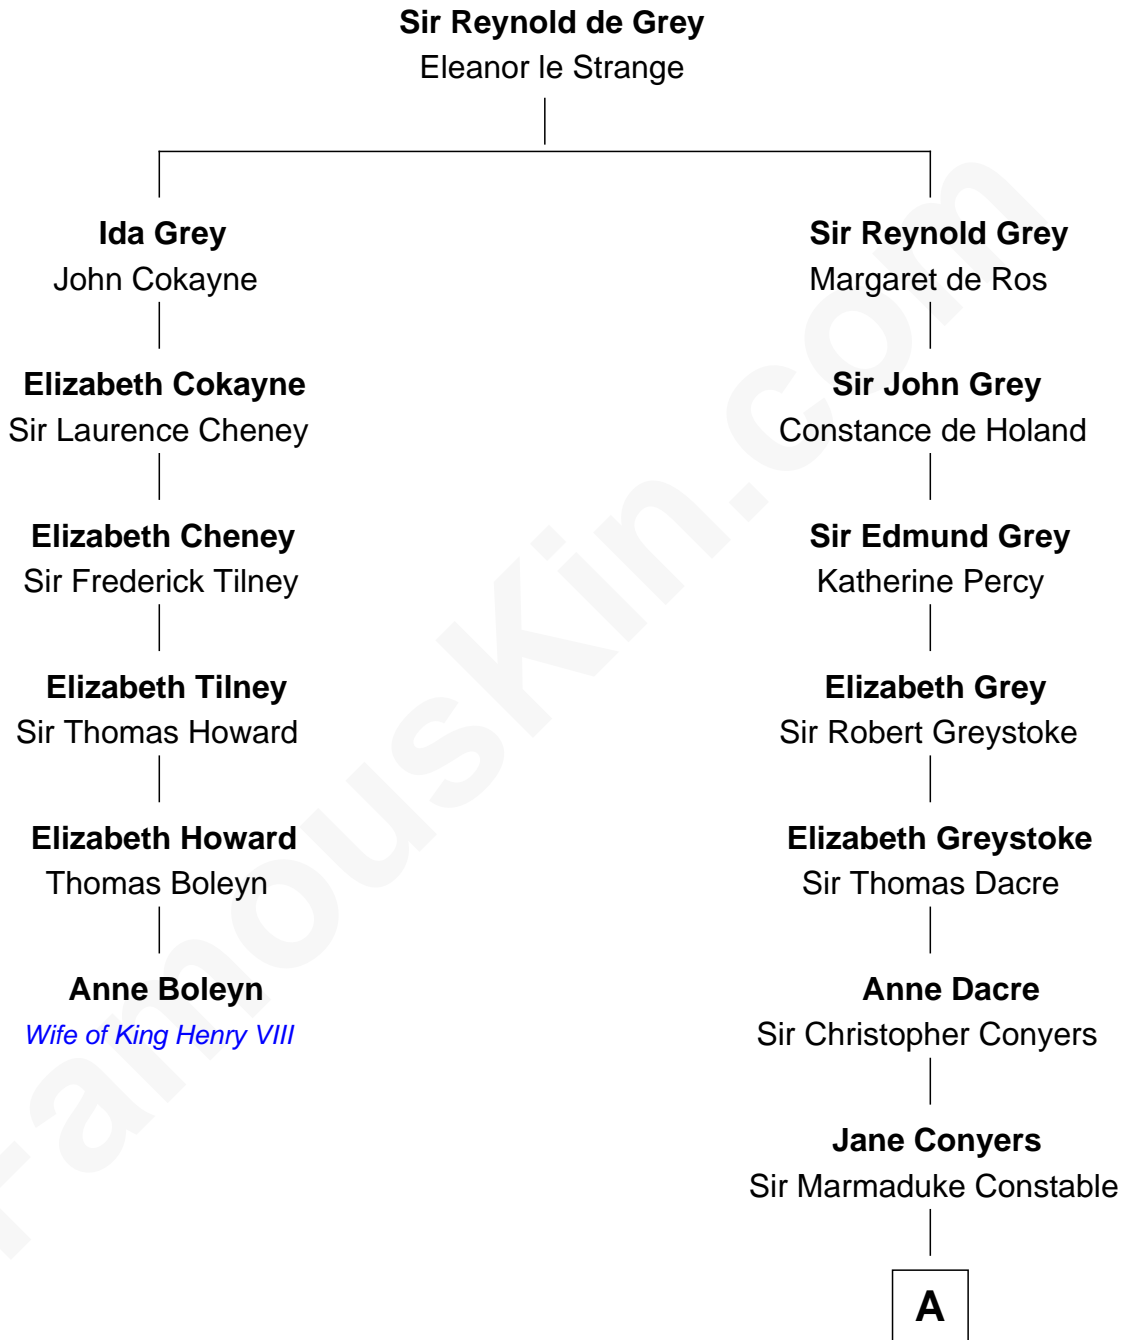

FamousKin.com Relationship Chart of

Anne Boleyn

2nd Wife of King Henry VIII

5th cousin 15 times removed of

Margot Kidder

TV and Movie Actress

A

Katherine Constable

Sir Robert Stapleton

Philip Stapleton

Dorothy Hill

Dorothy Stapleton

Thomas Nelson

Philip Nelson

Elizabeth Lowell

Joseph Nelson