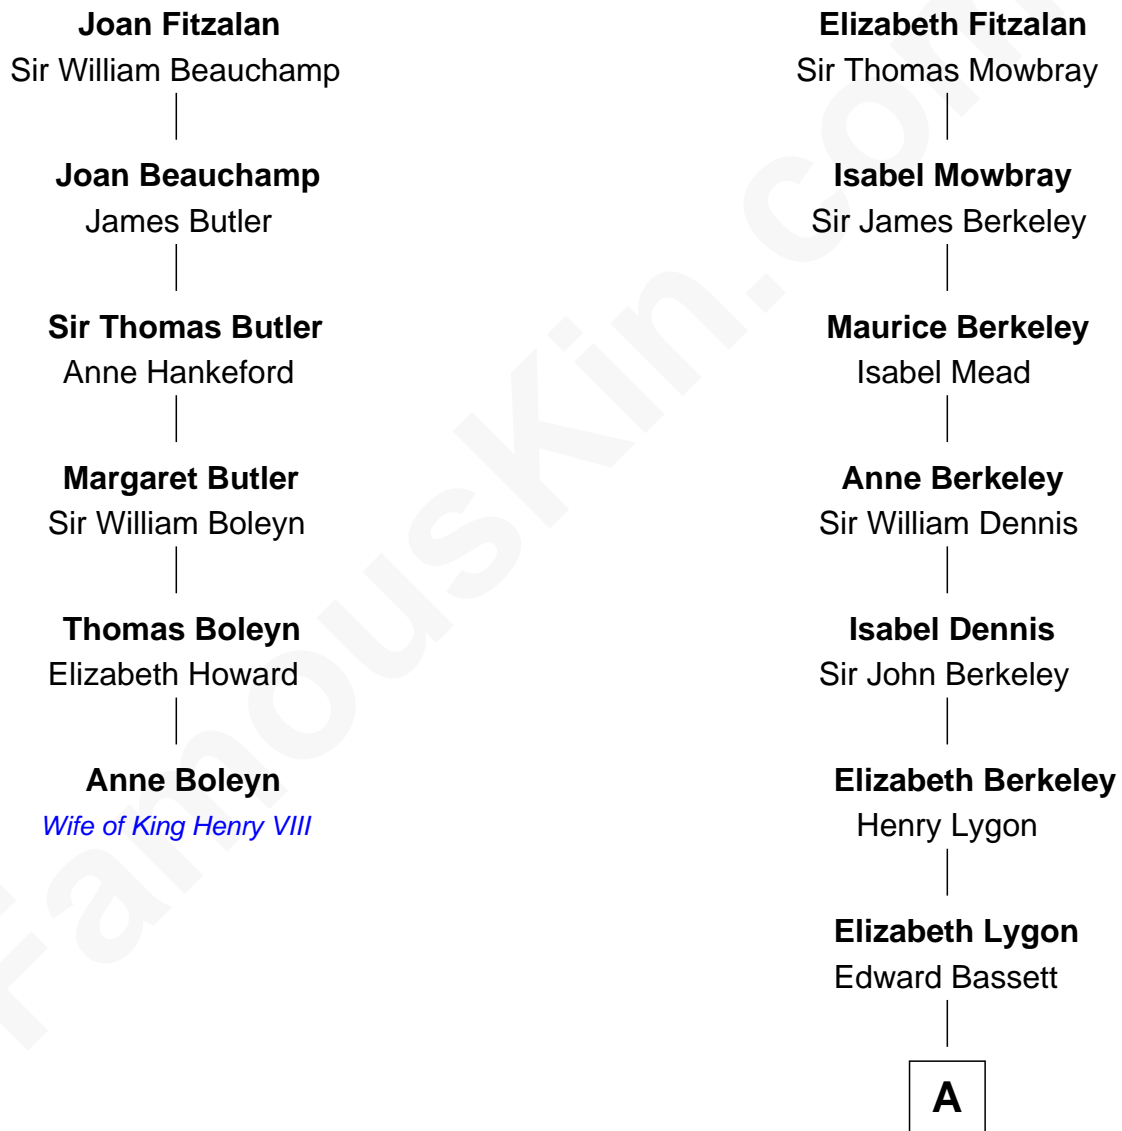

FamousKin.com Relationship Chart of

Anne Boleyn

2nd Wife of King Henry VIII

5th cousin 14 times removed of

Margot Kidder

TV and Movie Actress

Sir Richard Fitzalan

Elizabeth de Bohun

A

Jane Bassett

John Deighton

Frances Deighton

Richard Williams

Nathaniel Williams

Elizabeth Rogers

Elizabeth Williams