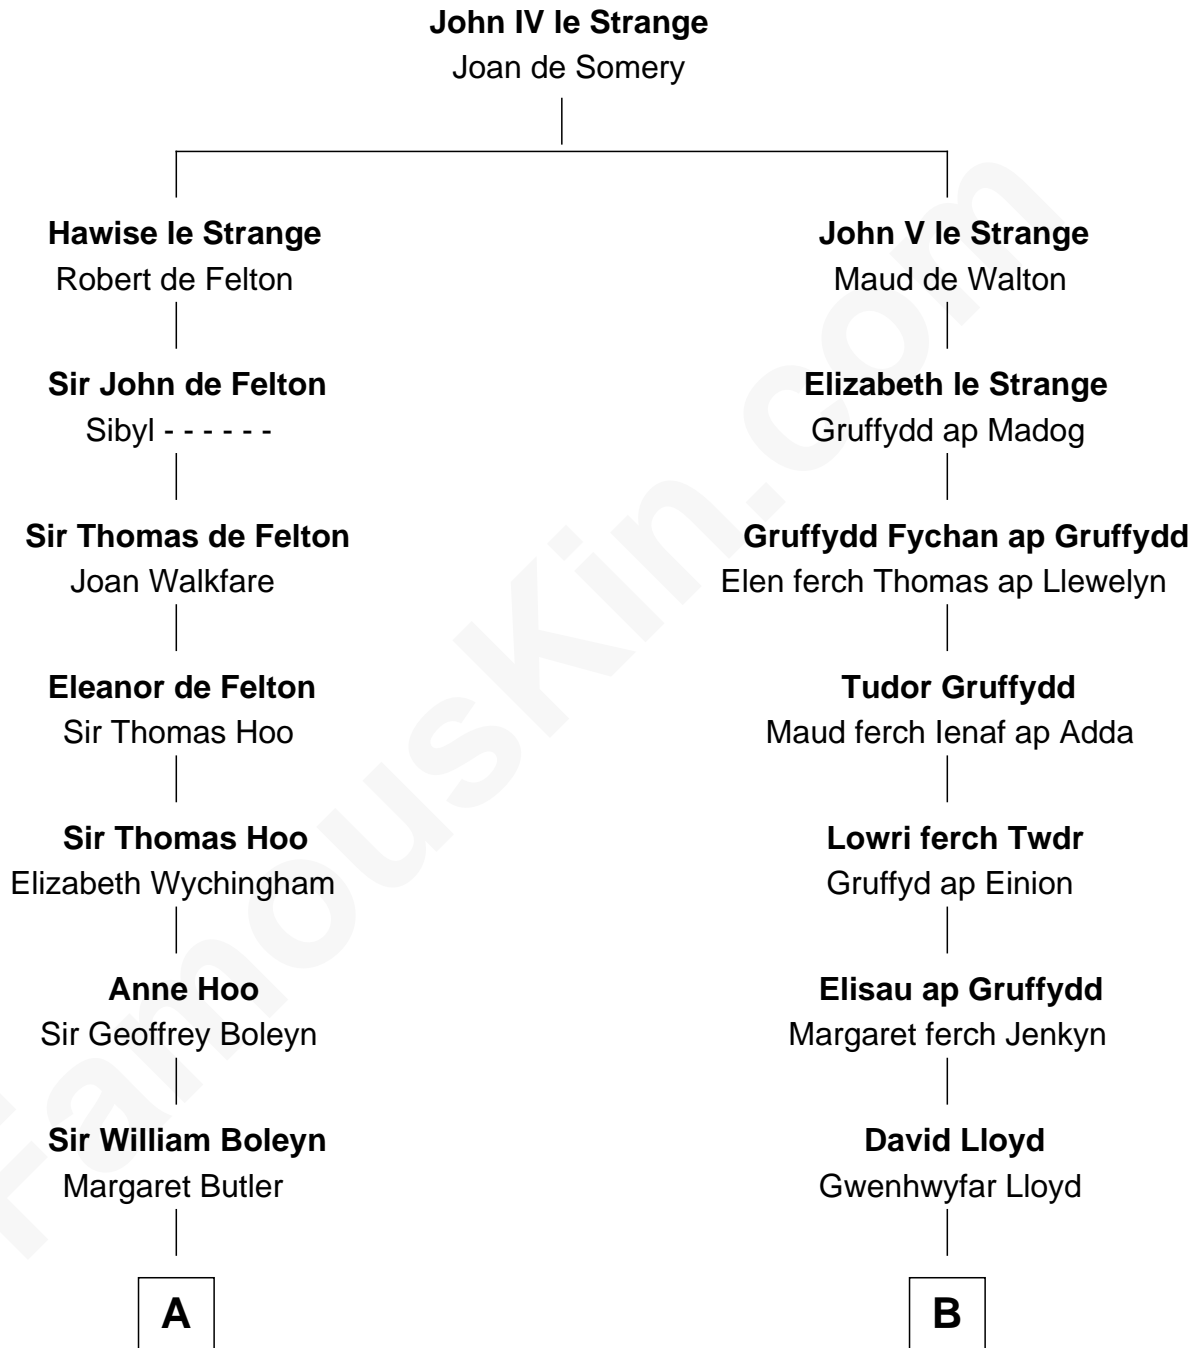

FamousKin.com Relationship Chart of

Anne Boleyn

2nd Wife of King Henry VIII

8th cousin 11 times removed of

Ernest Hemingway

Author of The Sun Also Rises

C

Anson Tyler Hemingway