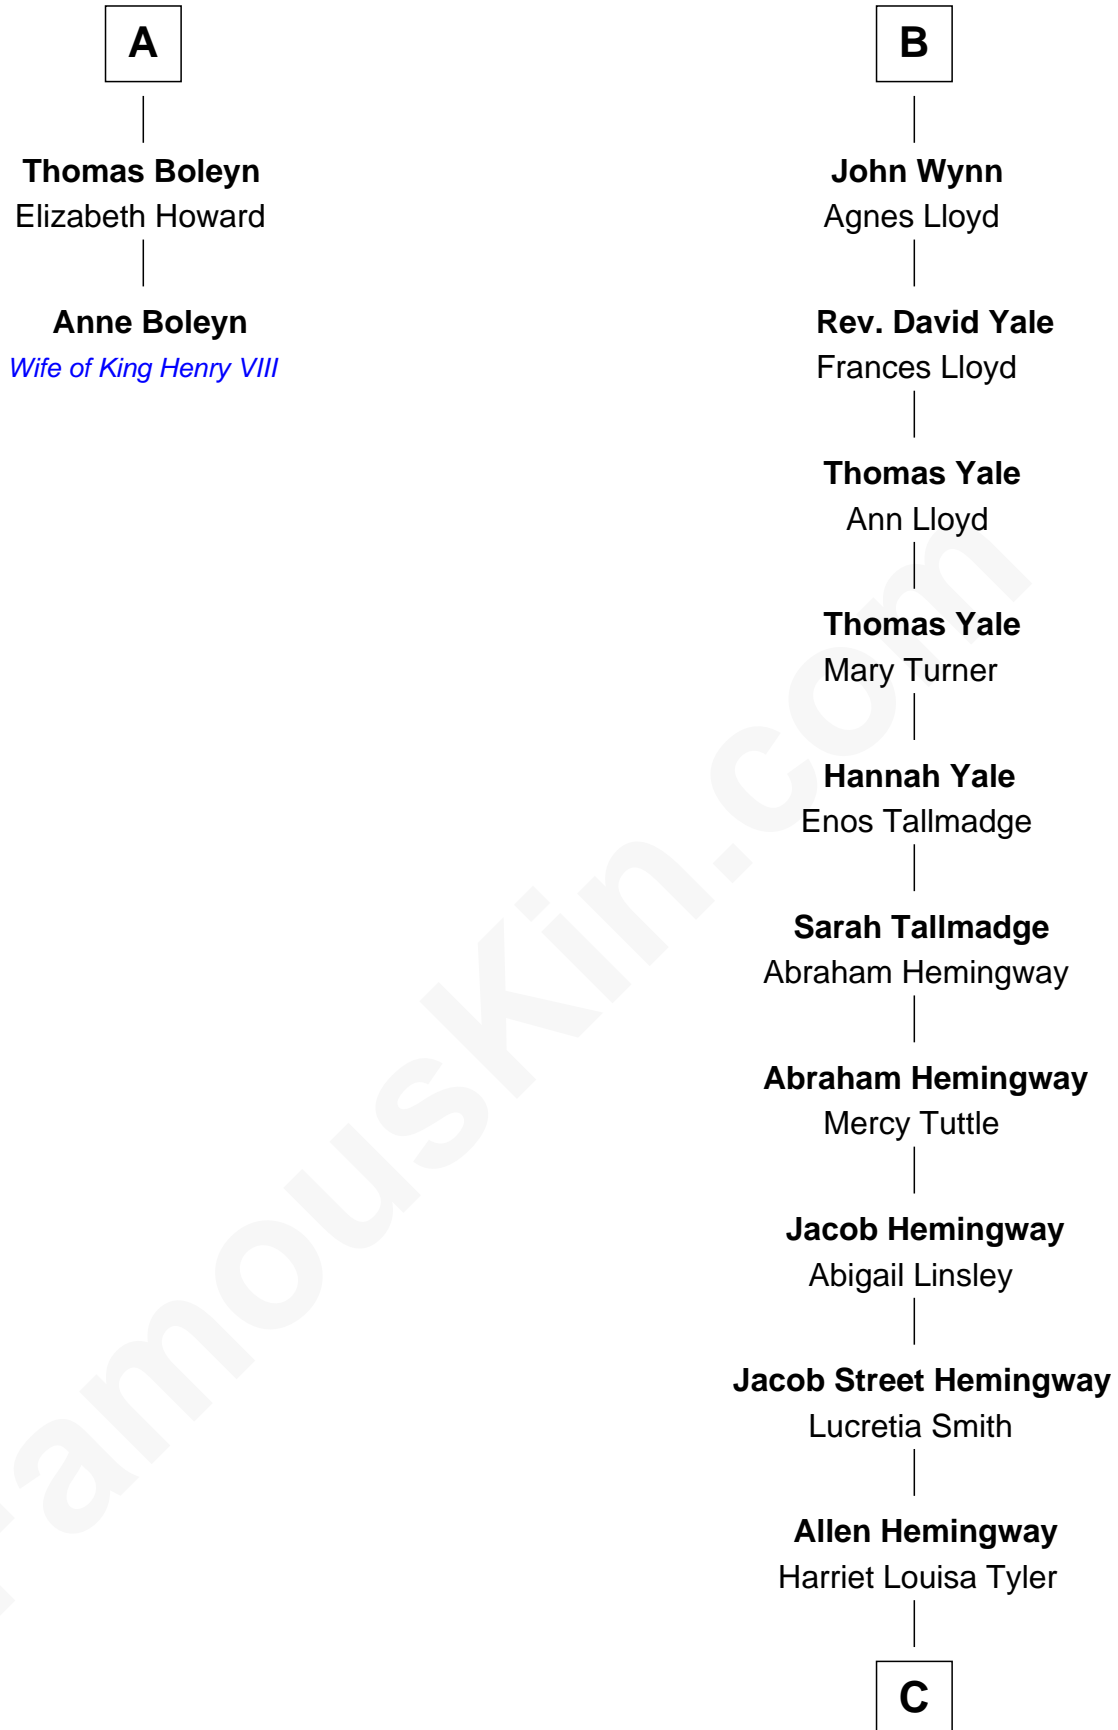

FamousKin.com Relationship Chart of

Anne Boleyn

2nd Wife of King Henry VIII

8th cousin 11 times removed of

Ernest Hemingway

Author of The Sun Also Rises

C

Anson Tyler Hemingway