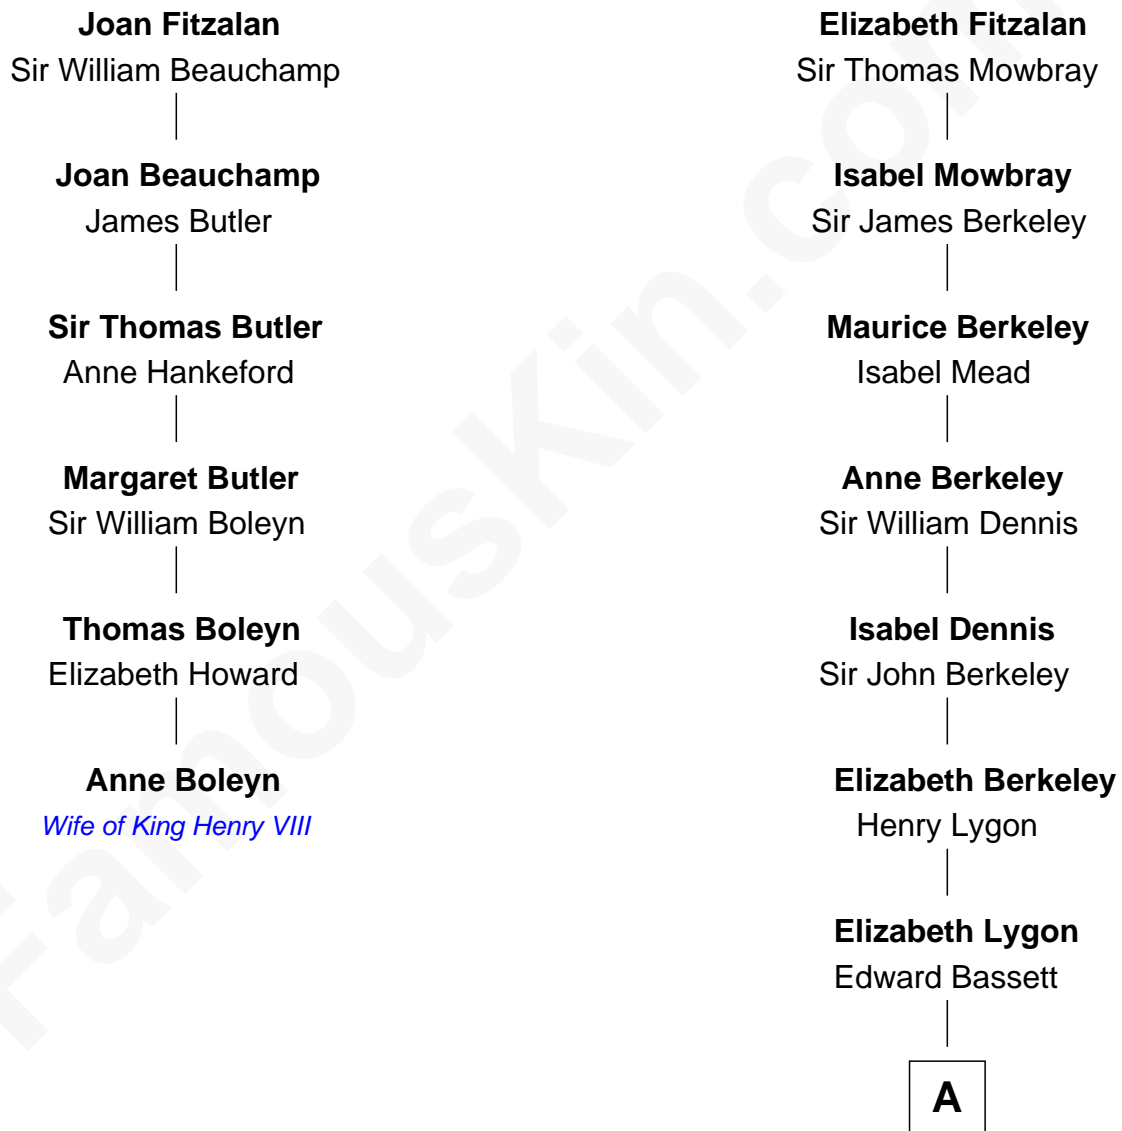

FamousKin.com Relationship Chart of

Anne Boleyn

2nd Wife of King Henry VIII

5th cousin 14 times removed of

Geena Davis

Movie and TV Actress

Sir Richard Fitzalan

Elizabeth de Bohun