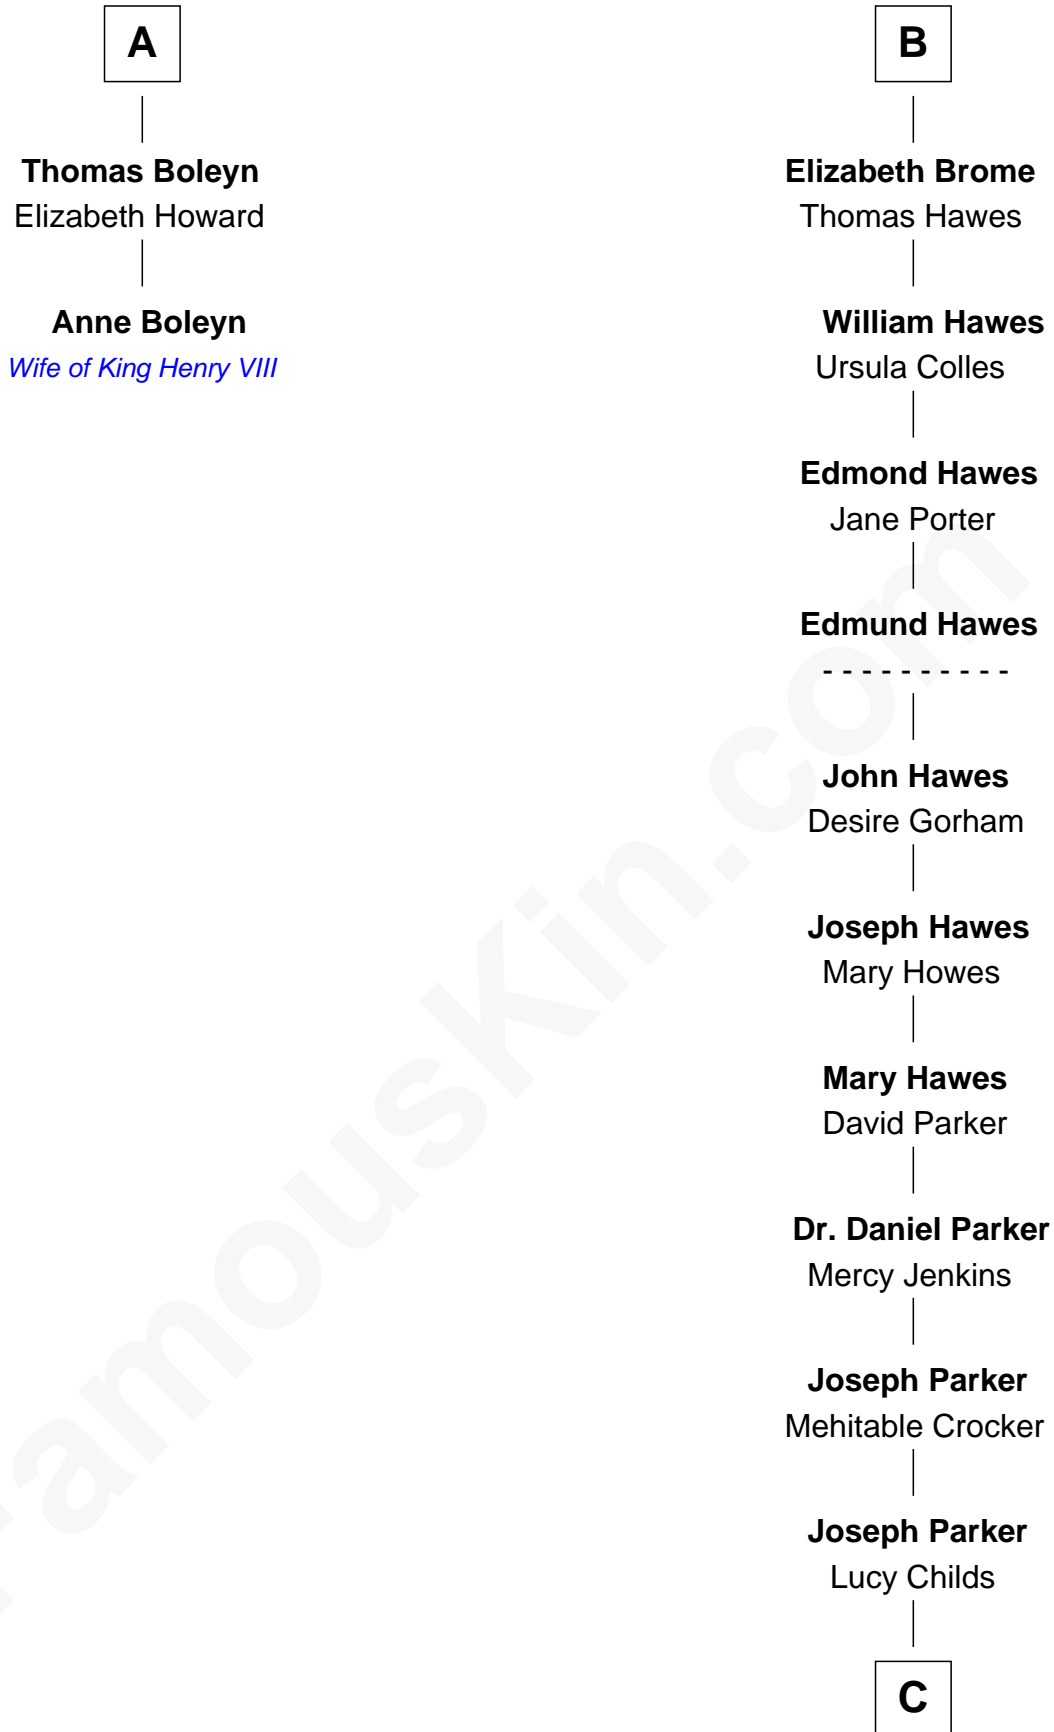

FamousKin.com Relationship Chart of

Anne Boleyn

2nd Wife of King Henry VIII

8th cousin 13 times removed of

Amanda Bearse

TV Actress

Sir Robert de Ros

Isabel de Aubeney

C

Lucy Josephine Parker

Francis D. Bearse

Asa Bearse

Minnie Smith

Asa Taylor Bearse

Mary Wingo

Danforth Parker Bearse