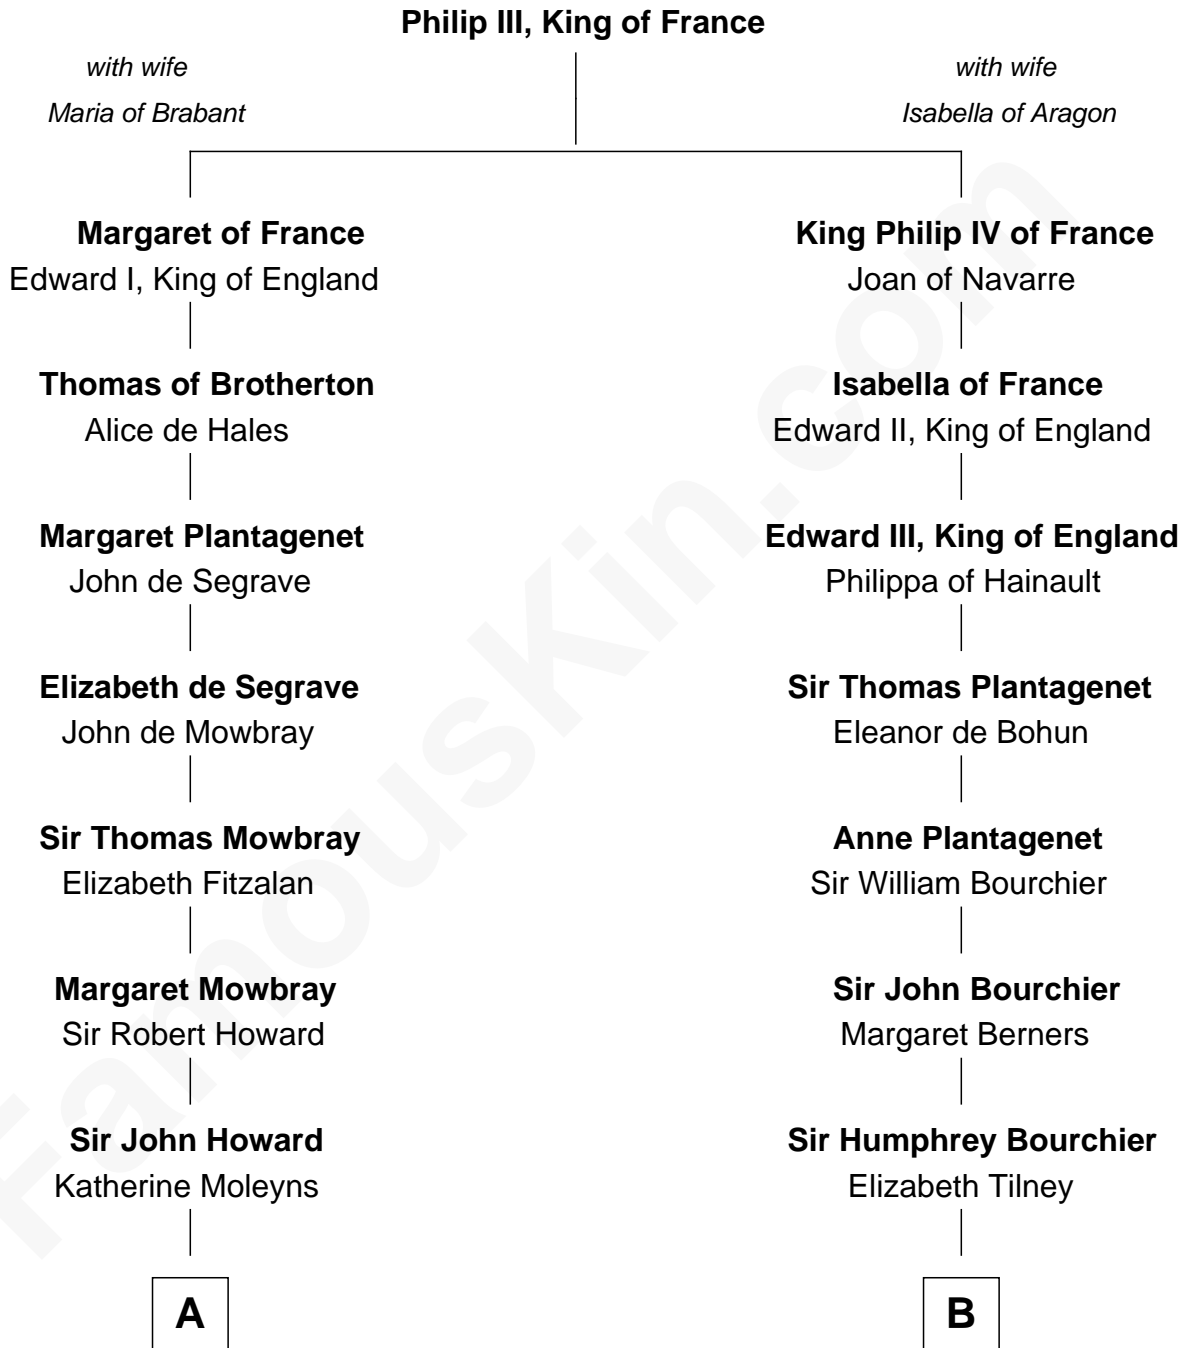

FamousKin.com Relationship Chart of

Anne Boleyn

2nd Wife of King Henry VIII

9th cousin 12 times removed of

Frank Lloyd Wright

American Architect

C

—
Capt. Russell Hubbard

Mary Gray
—

Martha Hubbard

David Wright
—

Rev. David Wright

Abigail Goddard
—

William Carey Wright

Anna Lloyd Jones
—

Frank Lloyd Wright