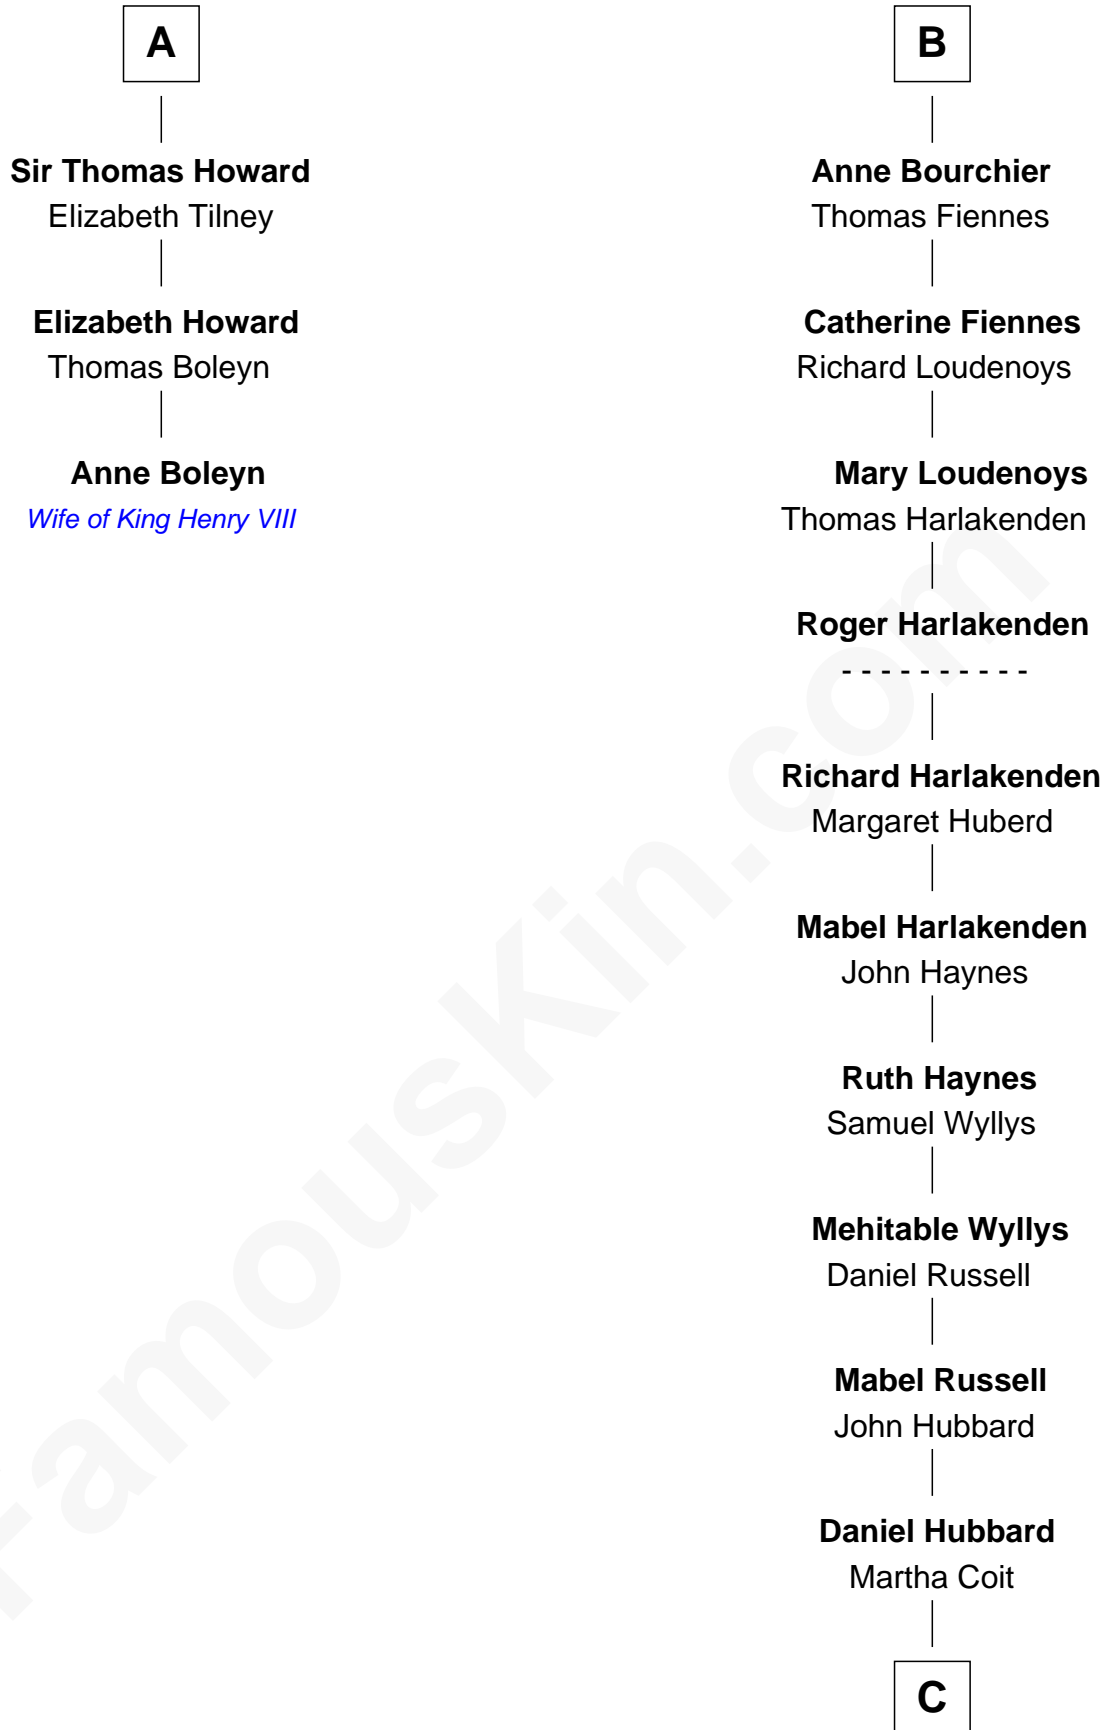

FamousKin.com Relationship Chart of

Anne Boleyn

2nd Wife of King Henry VIII

9th cousin 12 times removed of

Frank Lloyd Wright

American Architect

C

—
Capt. Russell Hubbard

Mary Gray
—

Martha Hubbard

David Wright
—

Rev. David Wright

Abigail Goddard
—

William Carey Wright

Anna Lloyd Jones
—

Frank Lloyd Wright