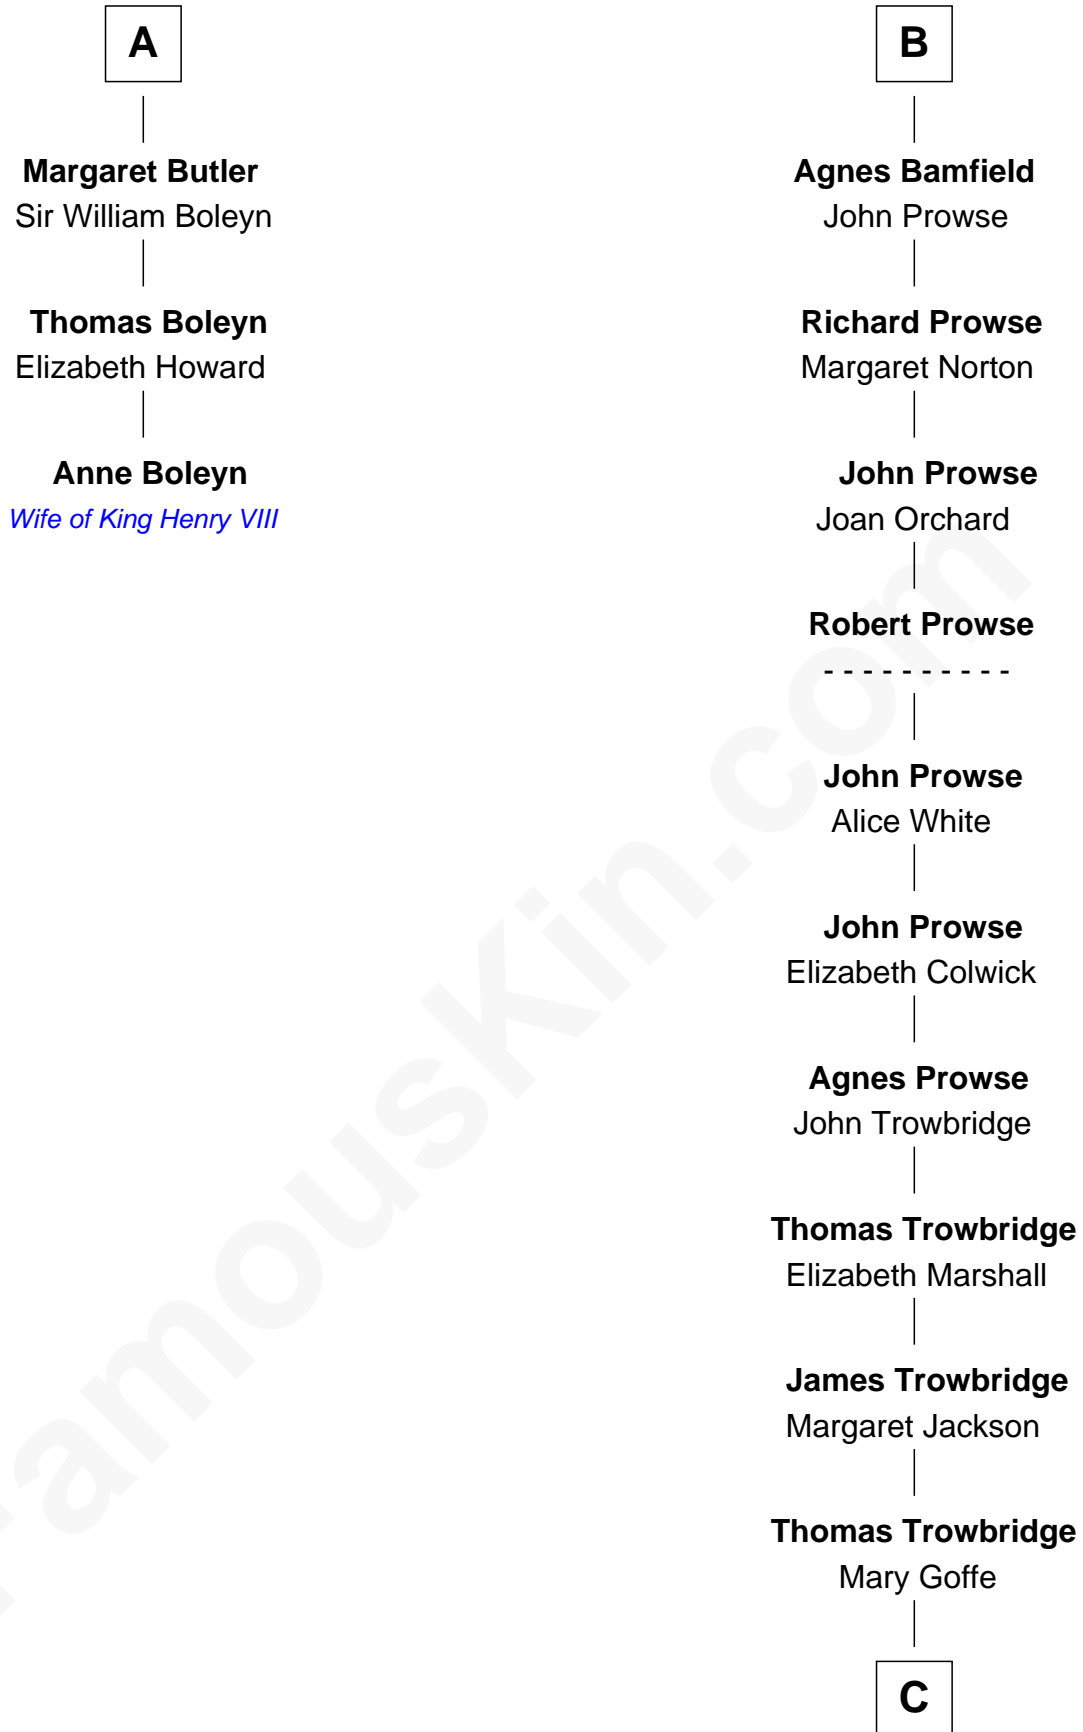

FamousKin.com

Relationship Chart of

Anne Boleyn

2nd Wife of King Henry VIII

9th cousin 11 times removed of

Daniel Henry Chamberlain

76th Governor of South Carolina

C

Mary Trowbridge
Ebenezer Chamberlain

Daniel Chamberlain
Lydia Harrington

Eli Chamberlain
Achsah Forbes

Daniel Henry Chamberlain
Governor of South Carolina

FamousKin.com