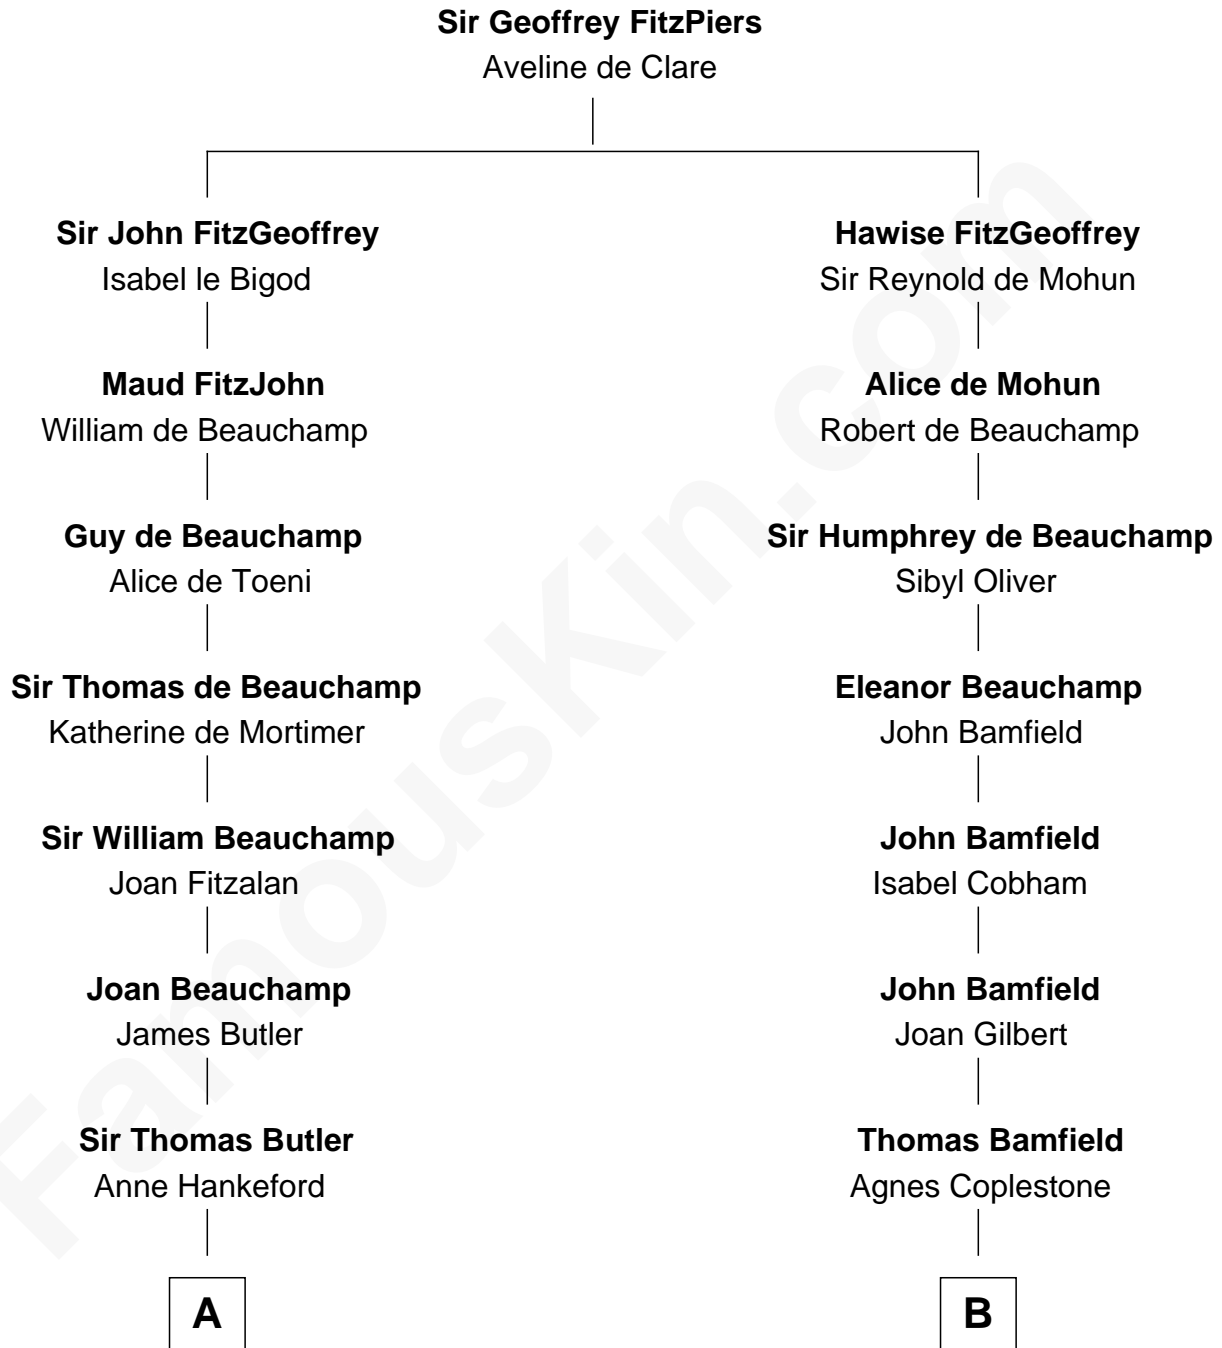

FamousKin.com

Relationship Chart of

Anne Boleyn

2nd Wife of King Henry VIII

9th cousin 11 times removed of

Daniel Henry Chamberlain

76th Governor of South Carolina

C

Mary Trowbridge
Ebenezer Chamberlain

Daniel Chamberlain
Lydia Harrington

Eli Chamberlain
Achsah Forbes

Daniel Henry Chamberlain
Governor of South Carolina

FamousKin.com