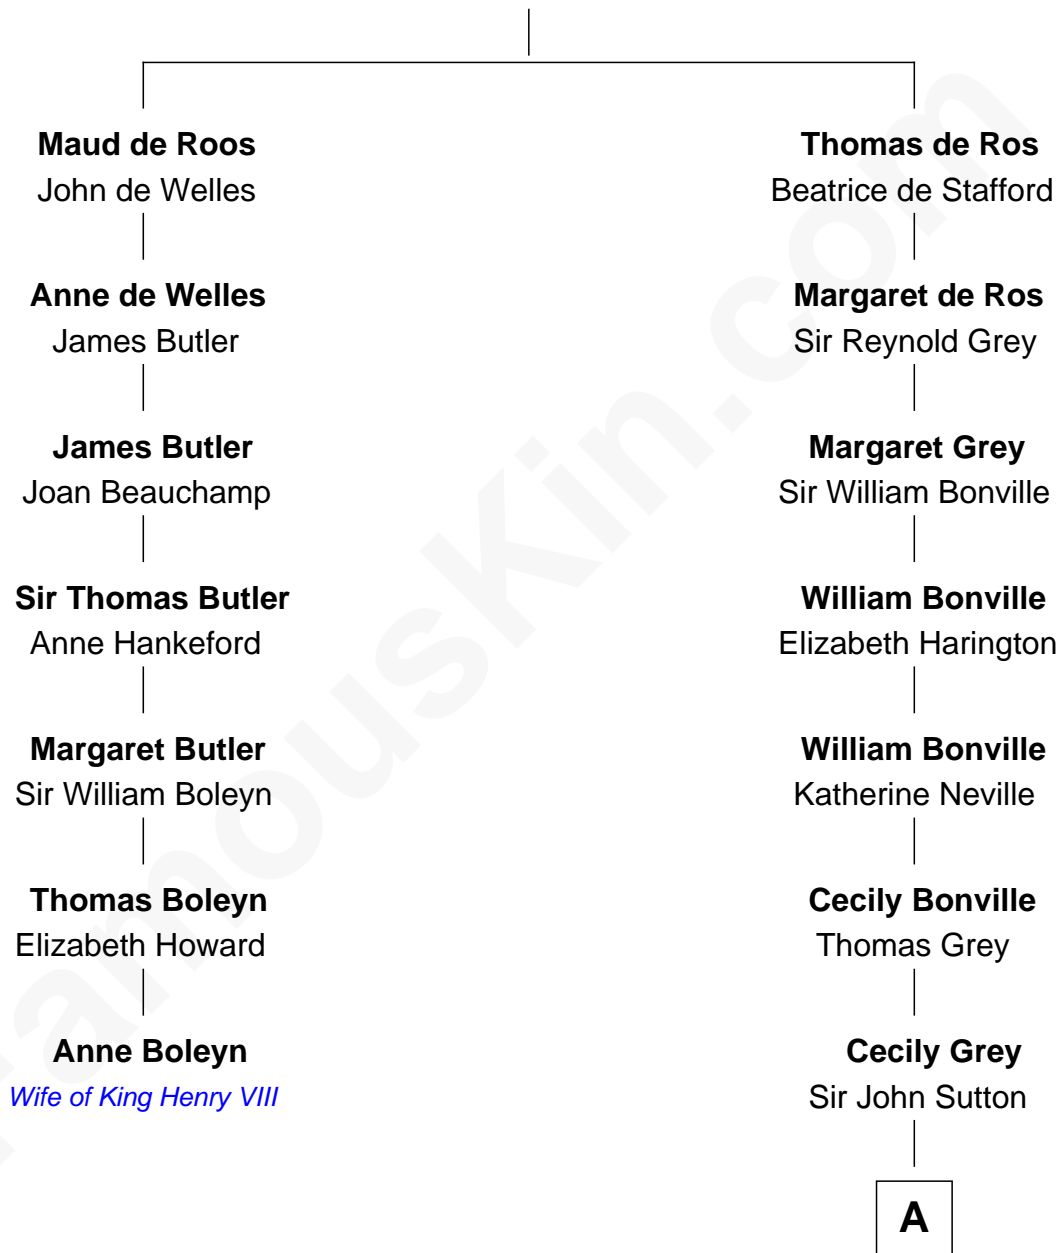

# FamousKin.com Relationship Chart of

**Anne Boleyn**

*2nd Wife of King Henry VIII*

6th cousin 15 times removed of

**Kyra Sedgwick**

*TV and Movie Actress*

**Sir William de Ros**  
Margery de Badlesmere

**A**

**Sir Henry Dudley**

----- Ashton

Probable

**Roger Dudley**

Susanna Thorne

**Gov. Thomas Dudley**

Dorothy York

**Patience Dudley**

Maj. Gen. Daniel Denison

**Elizabeth Denison**

Rev. John Rogers

**Dr. Daniel Rogers**

Sarah Appleton

**Rev. Daniel Rogers**

Elizabeth Ruggles

**Sarah Rogers**