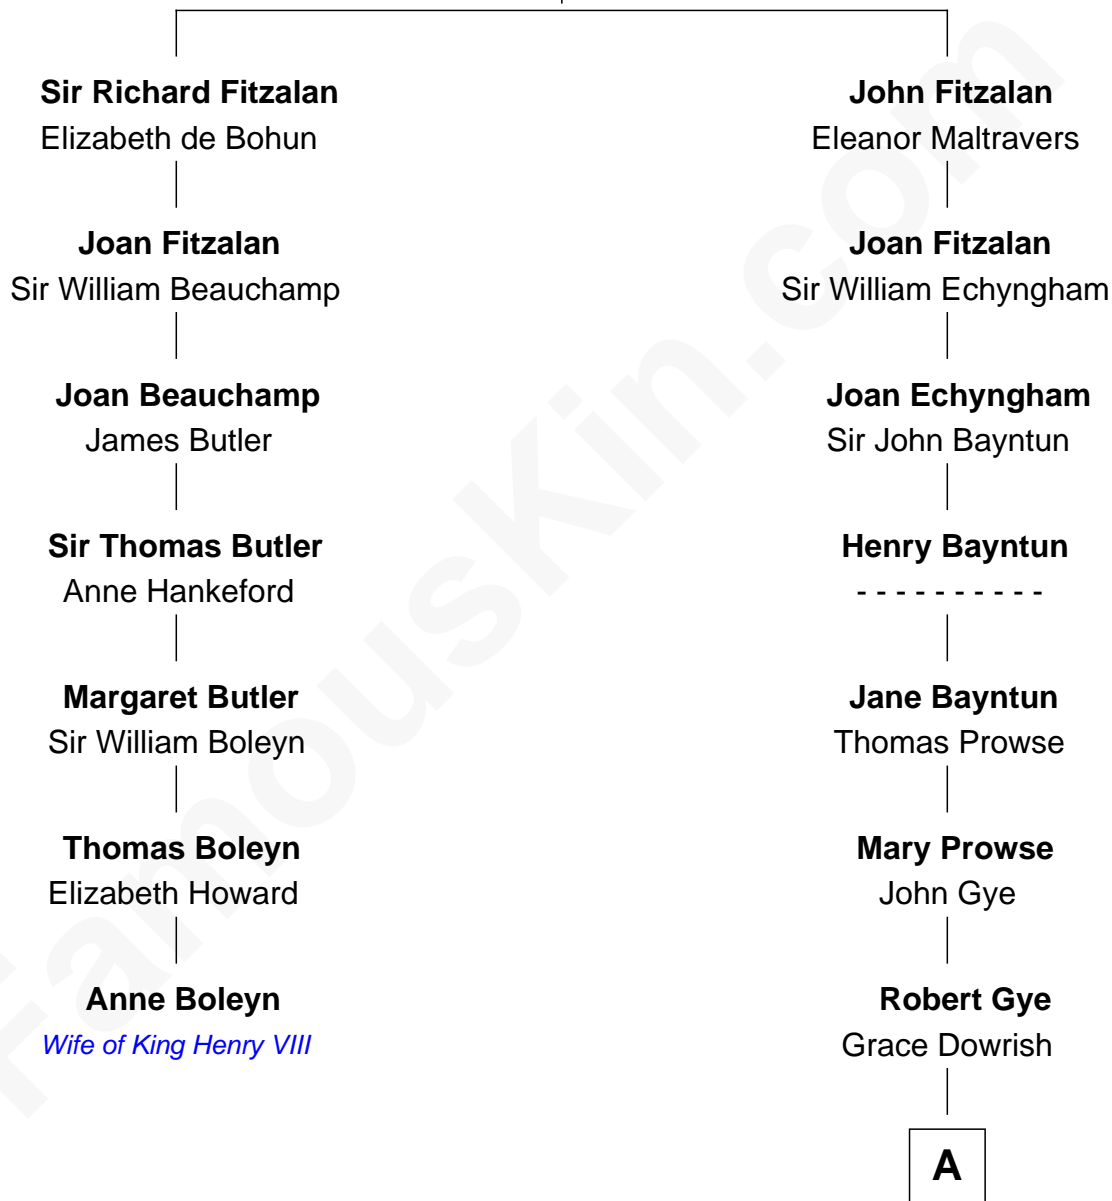

FamousKin.com Relationship Chart of

Anne Boleyn

2nd Wife of King Henry VIII

6th cousin 12 times removed of

Kyra Sedgwick

TV and Movie Actress

Richard Fitzalan
Eleanor Plantagenet

A