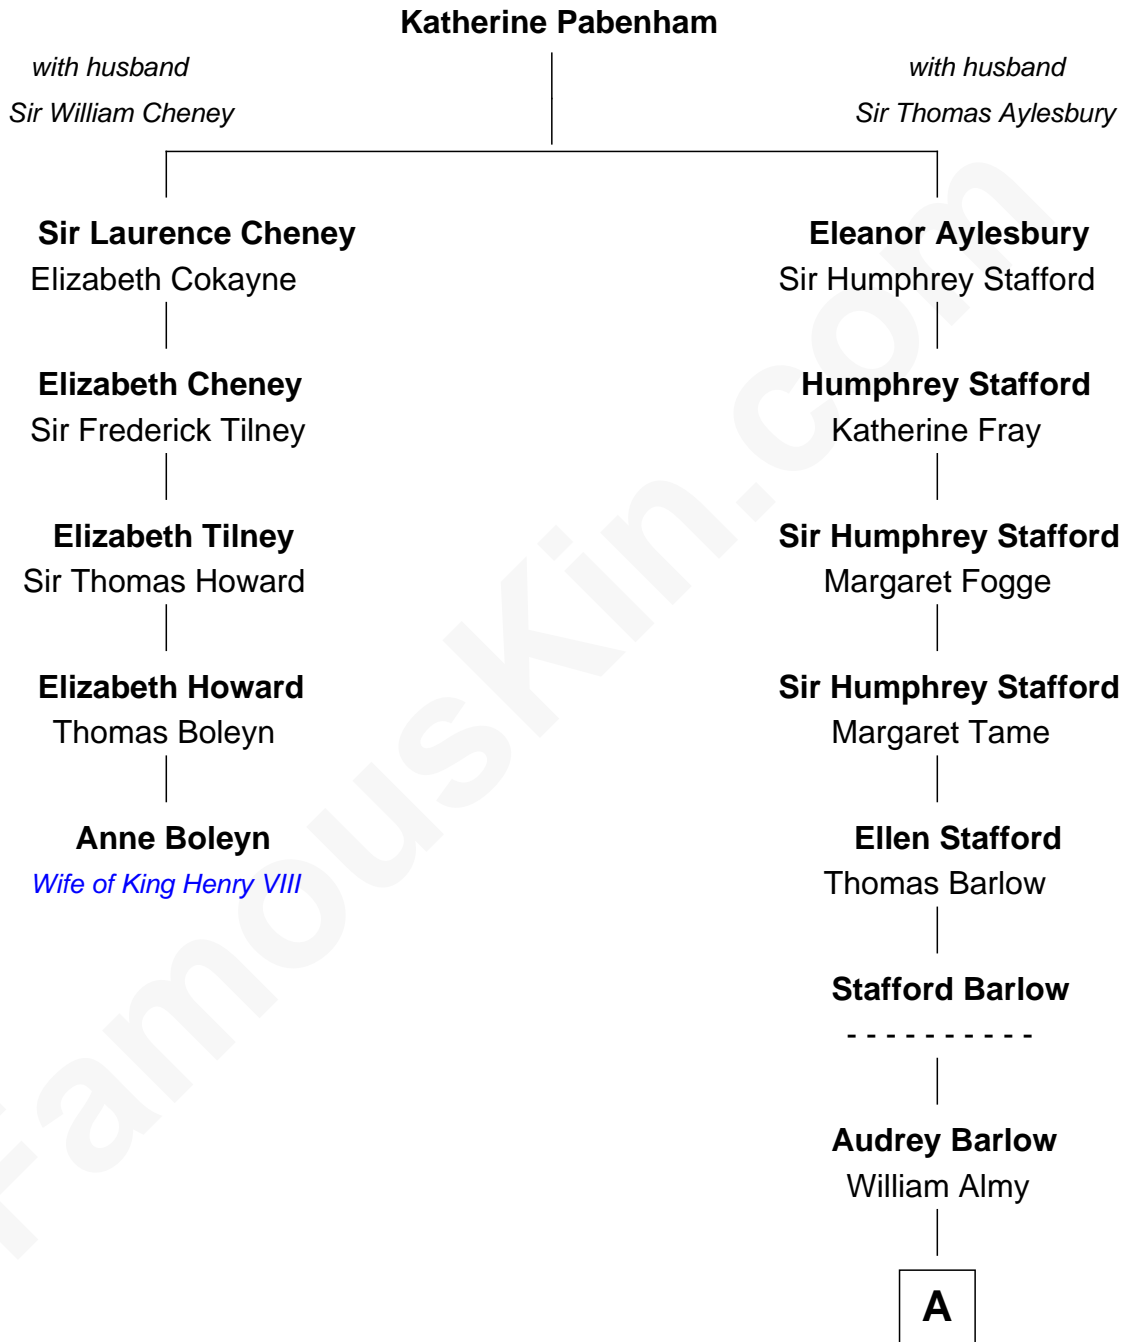

FamousKin.com Relationship Chart of

Anne Boleyn

2nd Wife of King Henry VIII

4th cousin 6 times removed of

William Ellery

Signer of the Declaration of Independence

A

—
Christopher Almy

Elizabeth Cornell

—
Col. Job Almy

Ann Lawton

—
Elizabeth Almy

William Ellery

—
William Ellery

Signer of Declaration of Independence