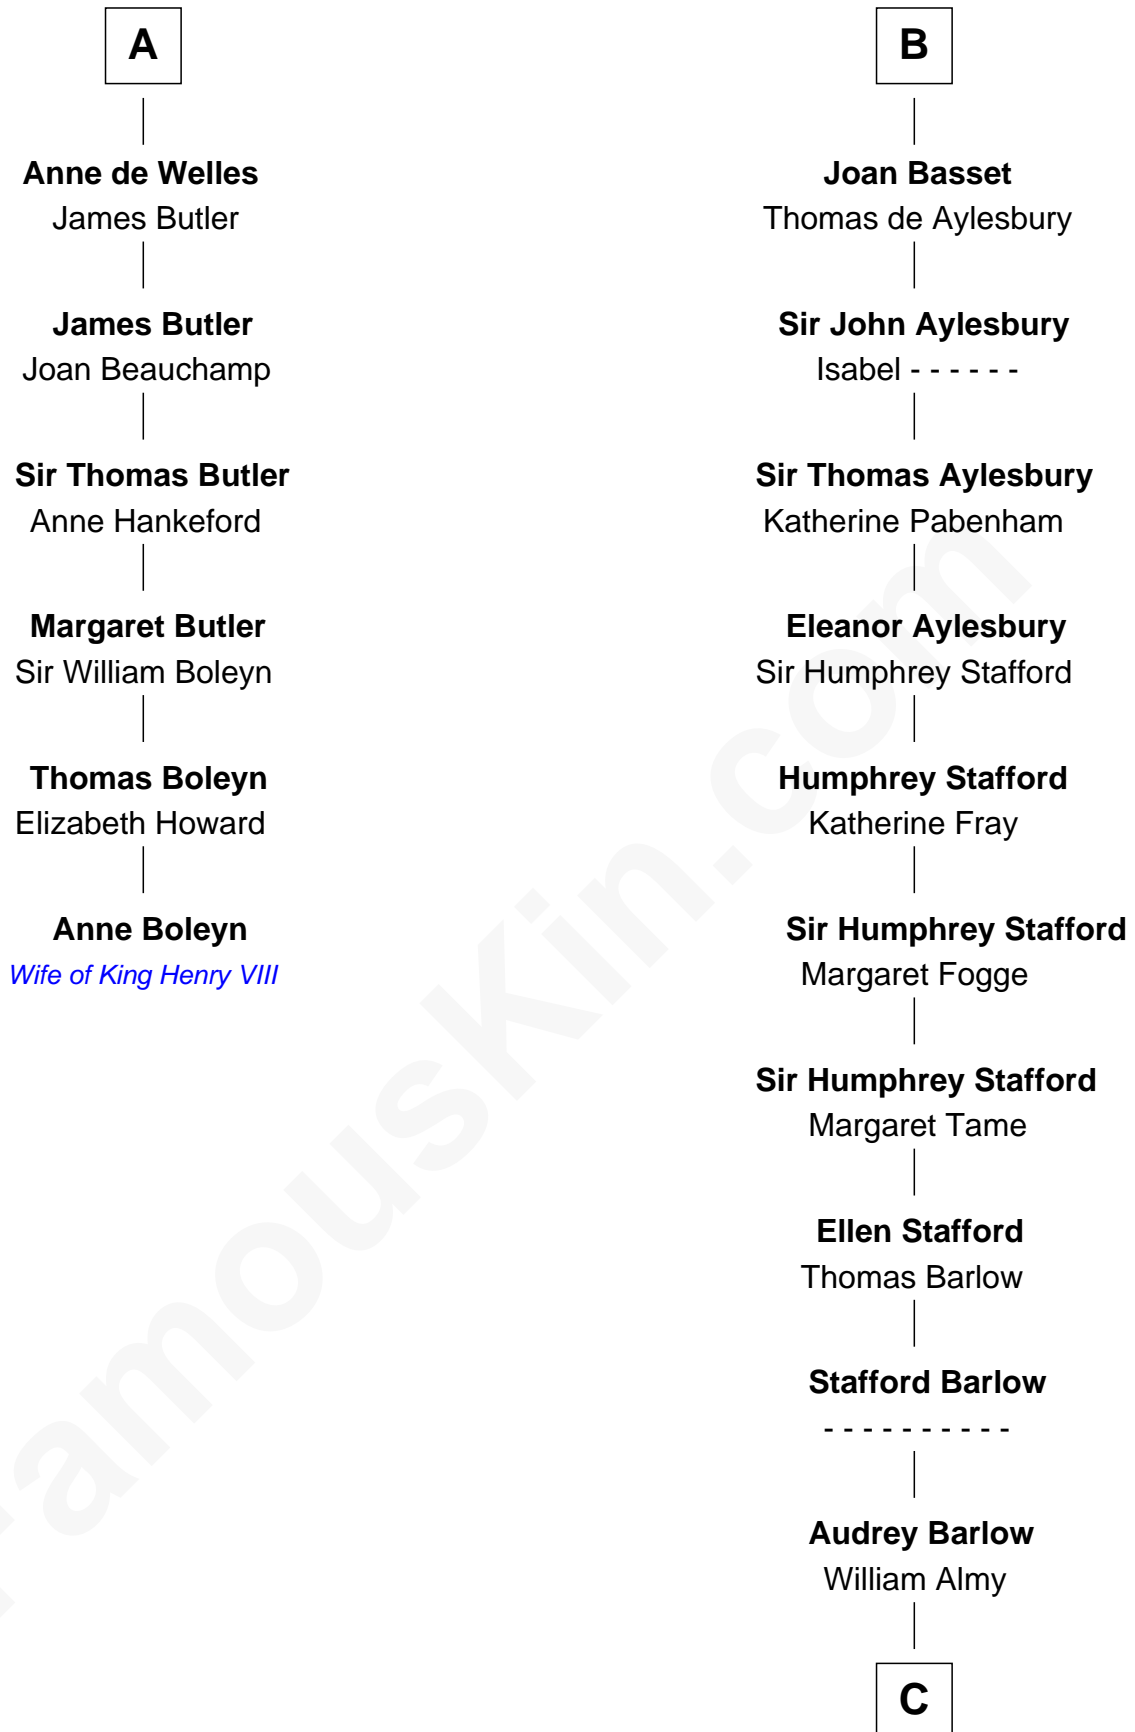

FamousKin.com Relationship Chart of

Anne Boleyn

2nd Wife of King Henry VIII

12th cousin 8 times removed of

William Ellery

Signer of the Declaration of Independence

C

Christopher Almy

Elizabeth Cornell

Col. Job Almy

Ann Lawton

Elizabeth Almy

William Ellery

William Ellery

Signer of Declaration of Independence

FamousKin.com