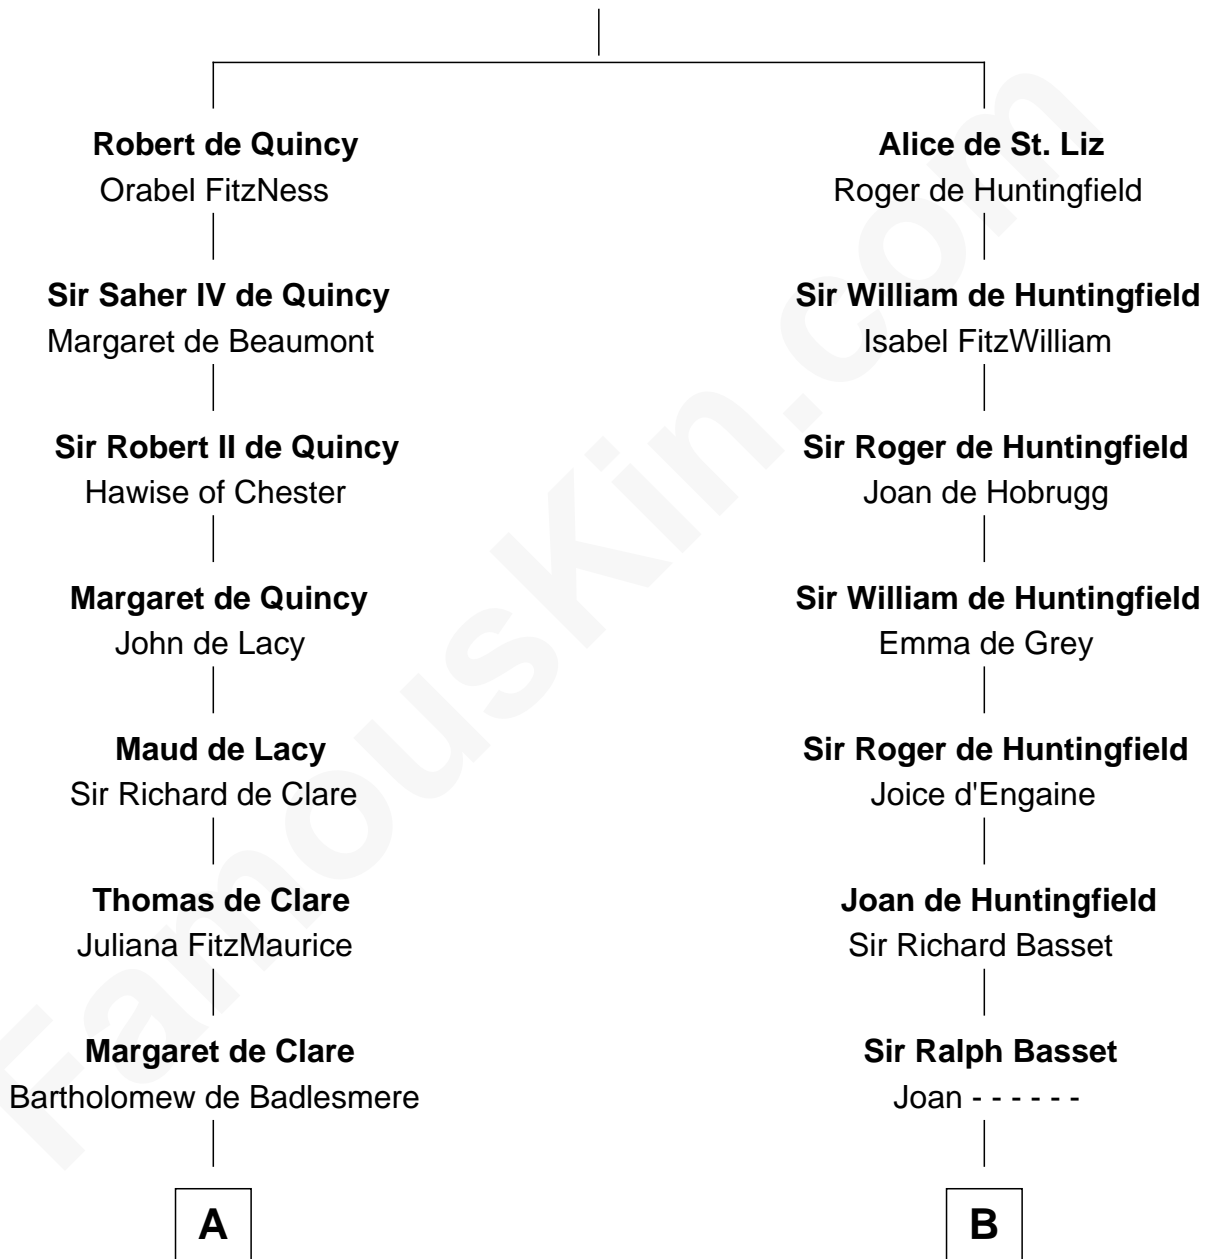

# FamousKin.com Relationship Chart of

**Anne Boleyn**

*2nd Wife of King Henry VIII*

14th cousin 6 times removed of

**William Ellery**

*Signer of the Declaration of Independence*

**Saher I de Quincy**

Maud de St. Liz

**C**

—  
**Christopher Almy**

Elizabeth Cornell

—  
**Col. Job Almy**

Ann Lawton

—  
**Elizabeth Almy**

William Ellery

—  
**William Ellery**

*Signer of Declaration of Independence*