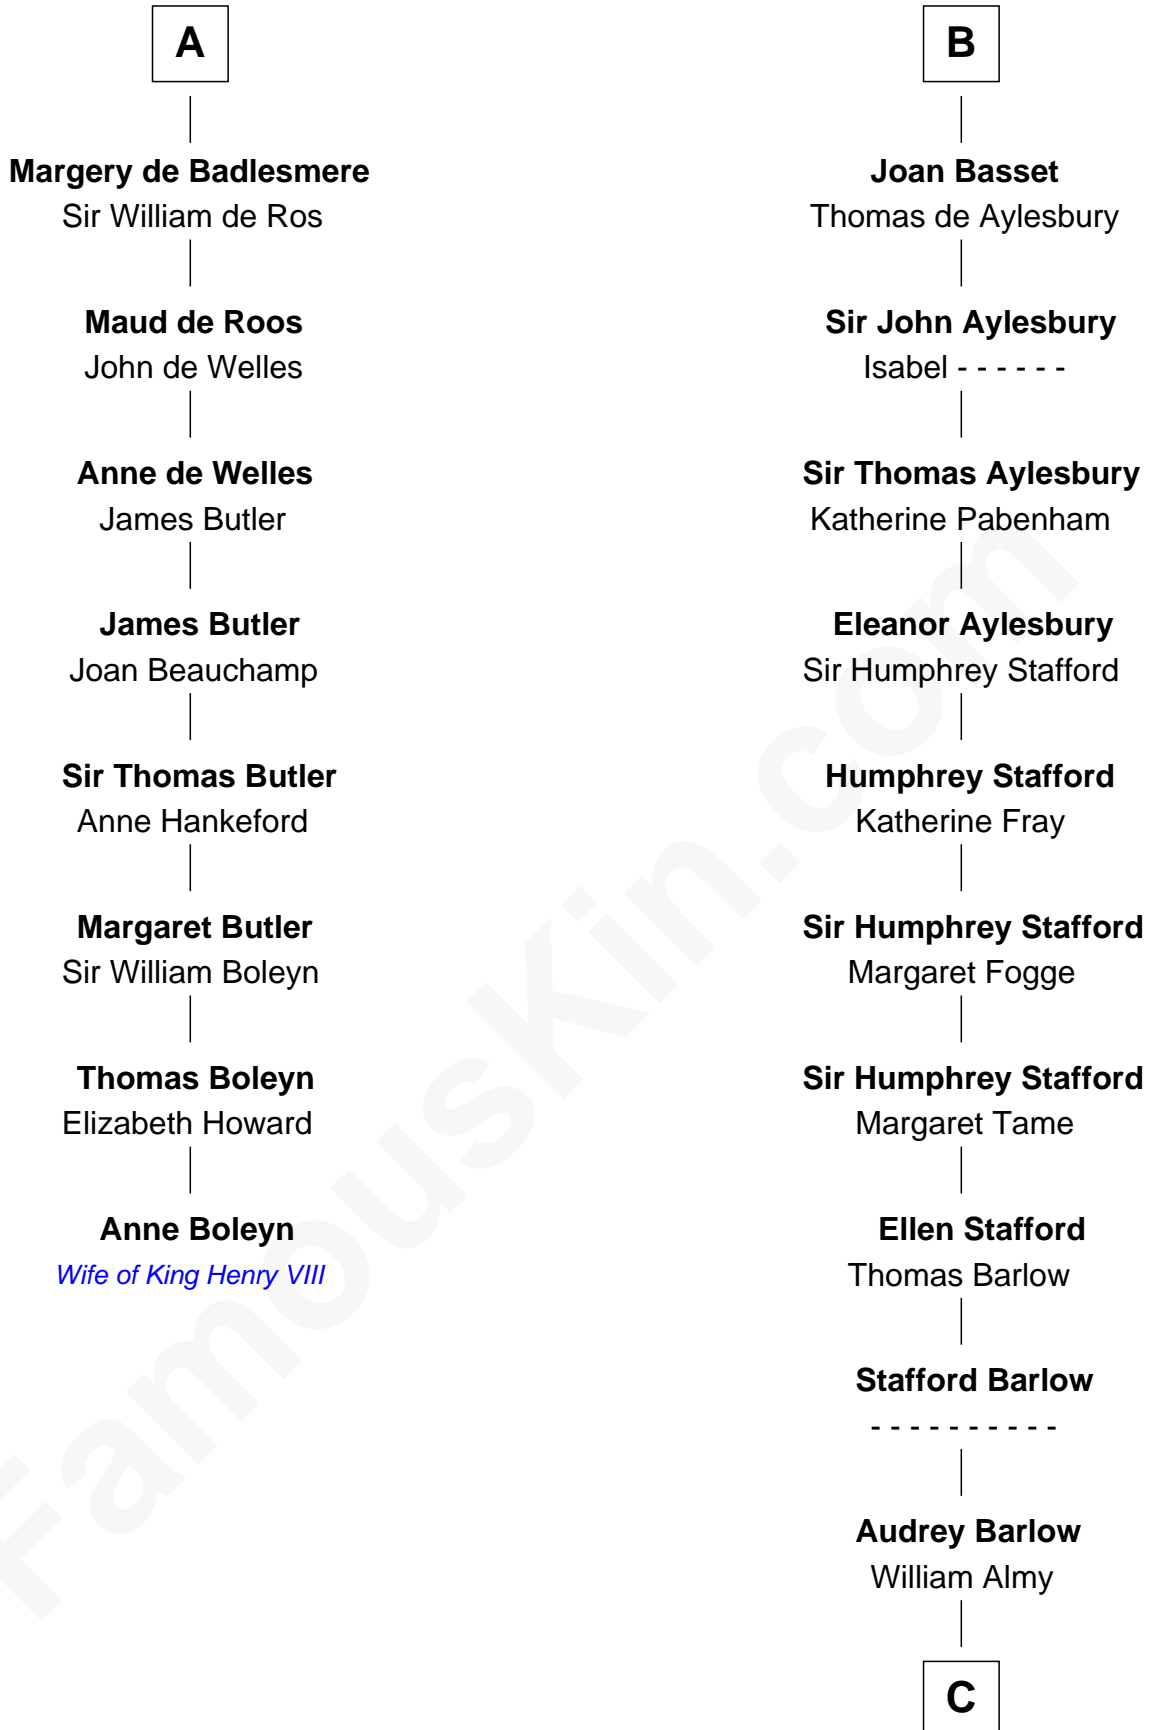

# FamousKin.com Relationship Chart of

**Anne Boleyn**

*2nd Wife of King Henry VIII*

14th cousin 6 times removed of

**William Ellery**

*Signer of the Declaration of Independence*

**Saher I de Quincy**

Maud de St. Liz

**C**

—  
**Christopher Almy**

Elizabeth Cornell

—  
**Col. Job Almy**

Ann Lawton

—  
**Elizabeth Almy**

William Ellery

—  
**William Ellery**

*Signer of Declaration of Independence*