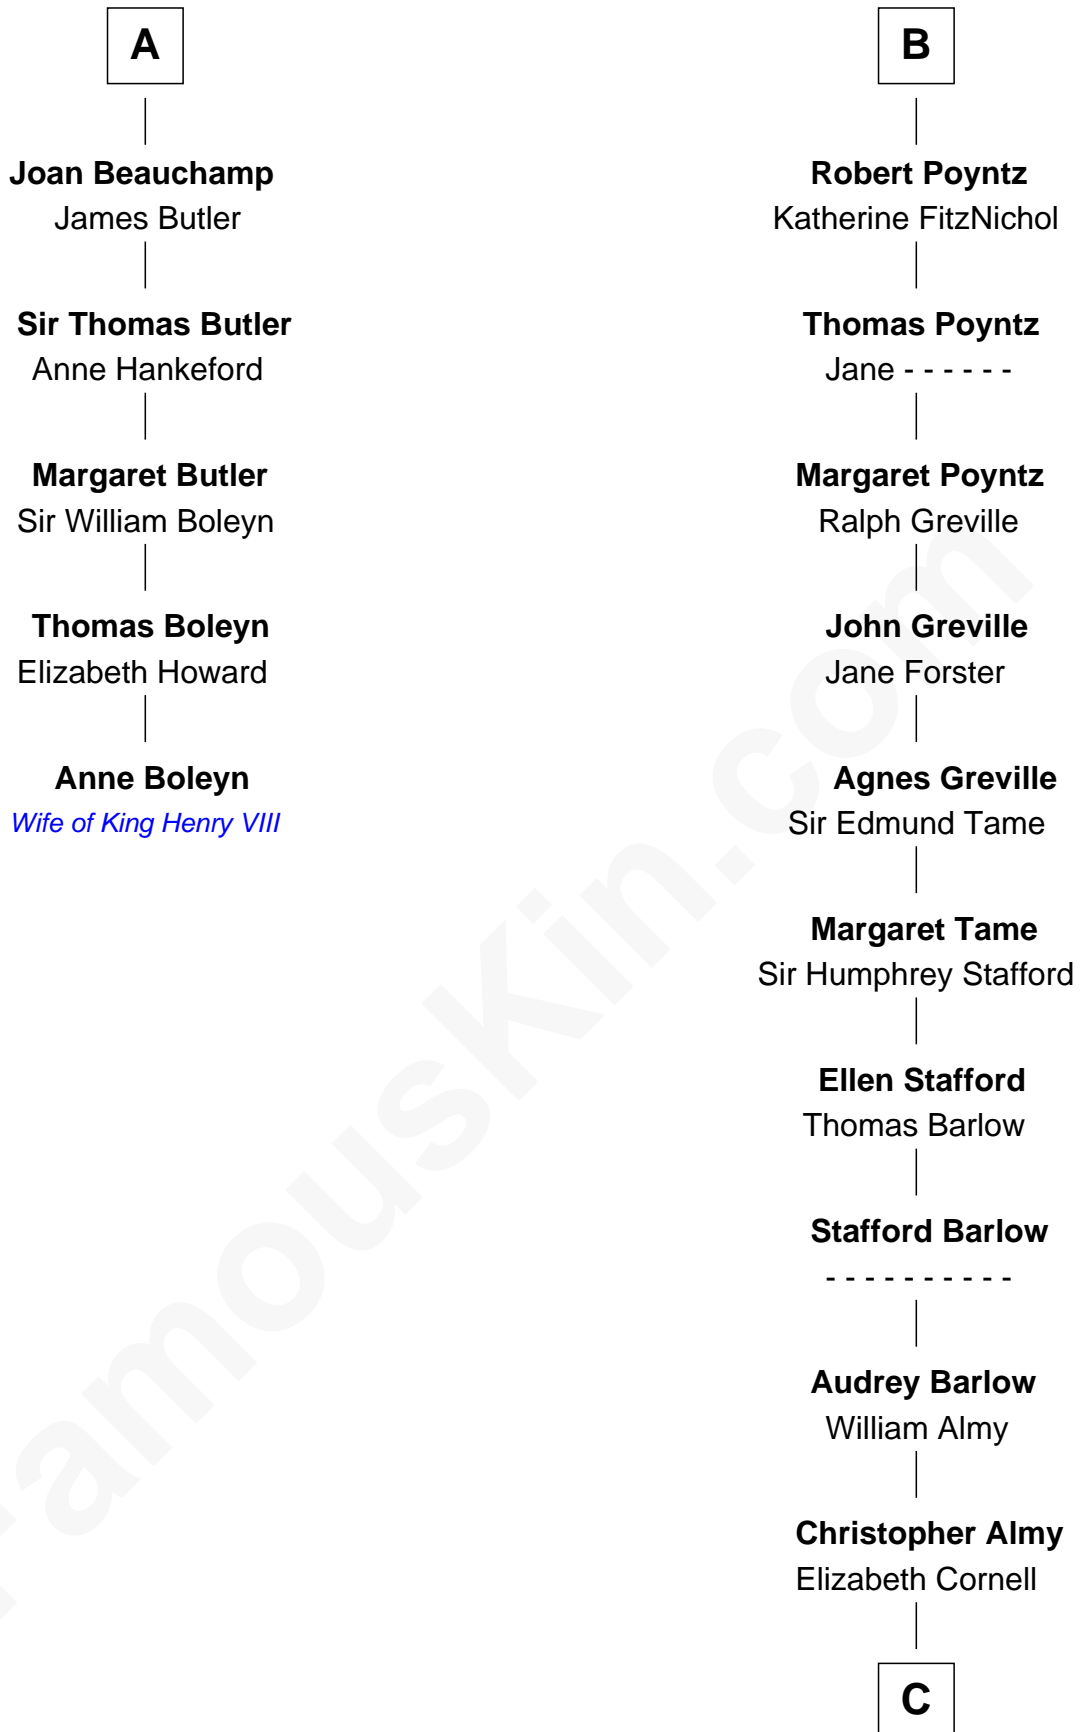

FamousKin.com Relationship Chart of

Anne Boleyn

2nd Wife of King Henry VIII

11th cousin 8 times removed of

William Ellery

Signer of the Declaration of Independence

C

Col. Job Almy

Ann Lawton

Elizabeth Almy

William Ellery

William Ellery

Signer of Declaration of Independence

FamousKin.com