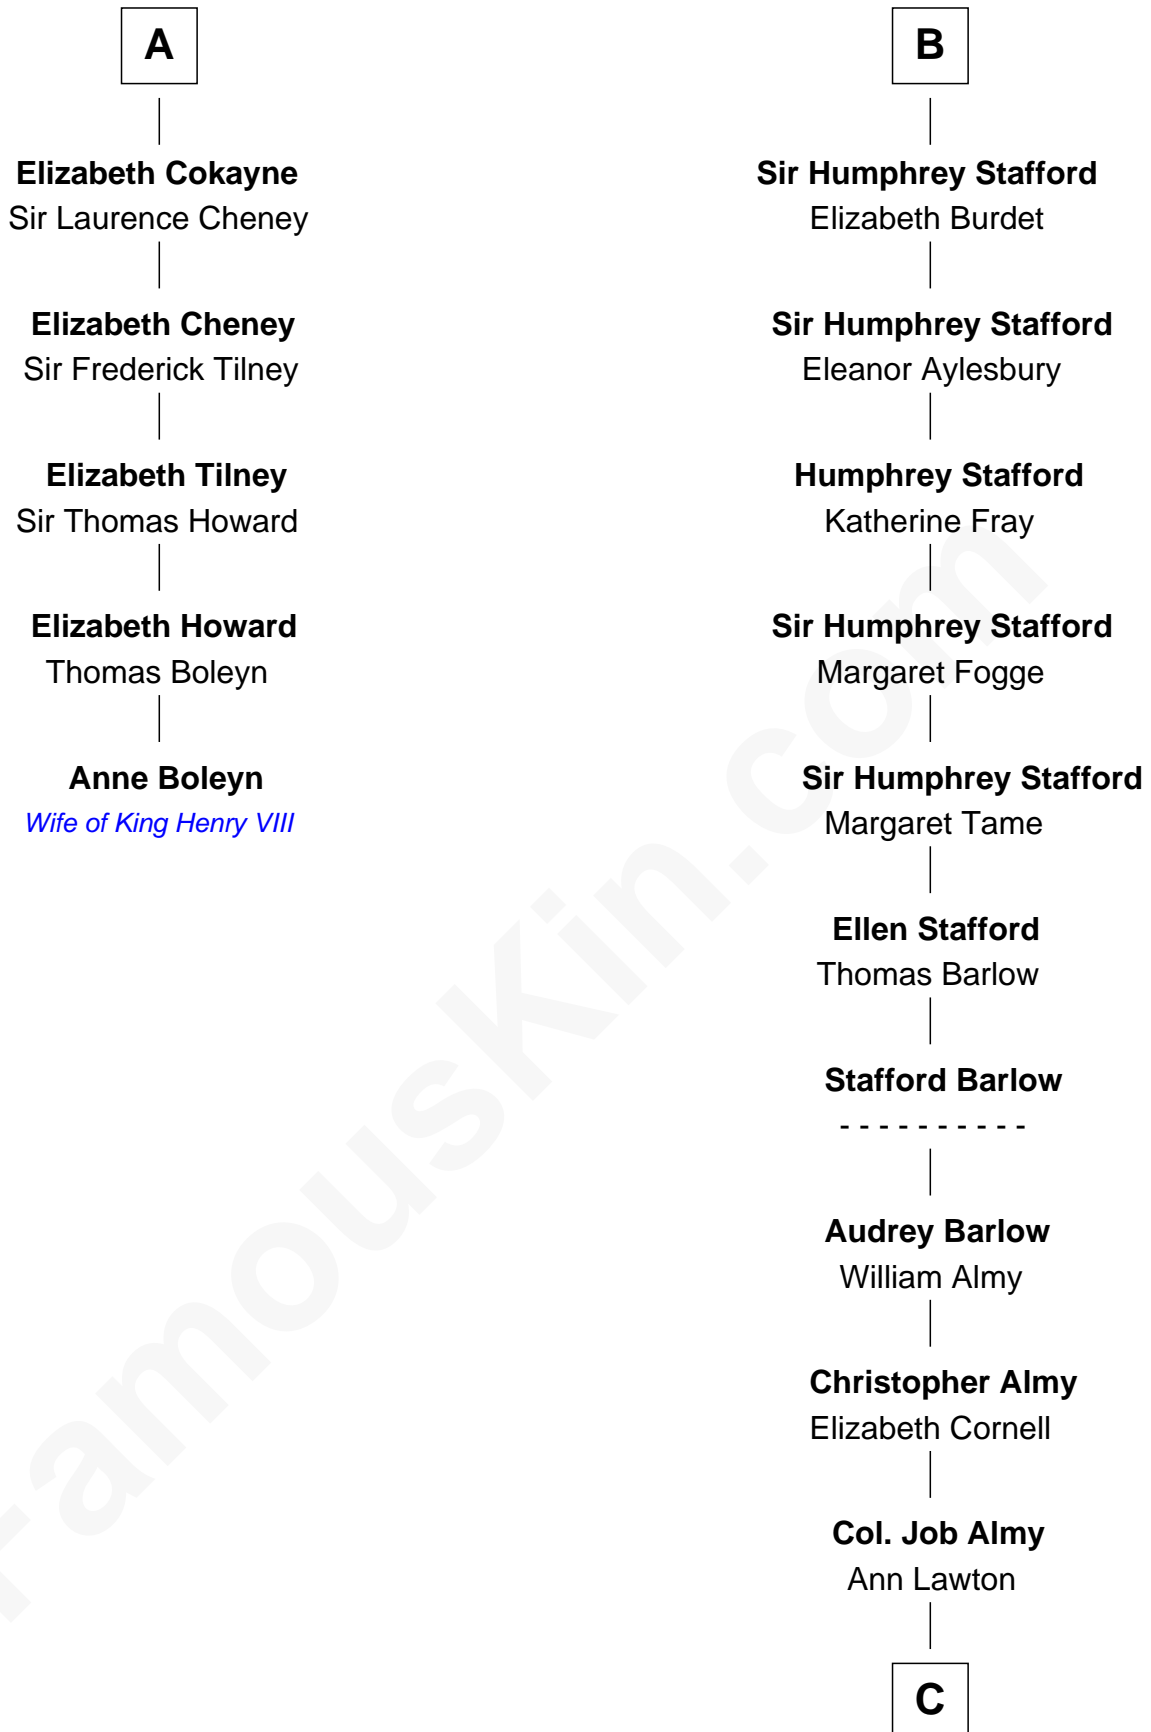

FamousKin.com Relationship Chart of

Anne Boleyn

2nd Wife of King Henry VIII

11th cousin 7 times removed of

William Ellery

Signer of the Declaration of Independence

Sir William Longespee

Ela of Salisbury

C

—
Elizabeth Almy

William Ellery

—
William Ellery

Signer of Declaration of Independence

FamousKin.com