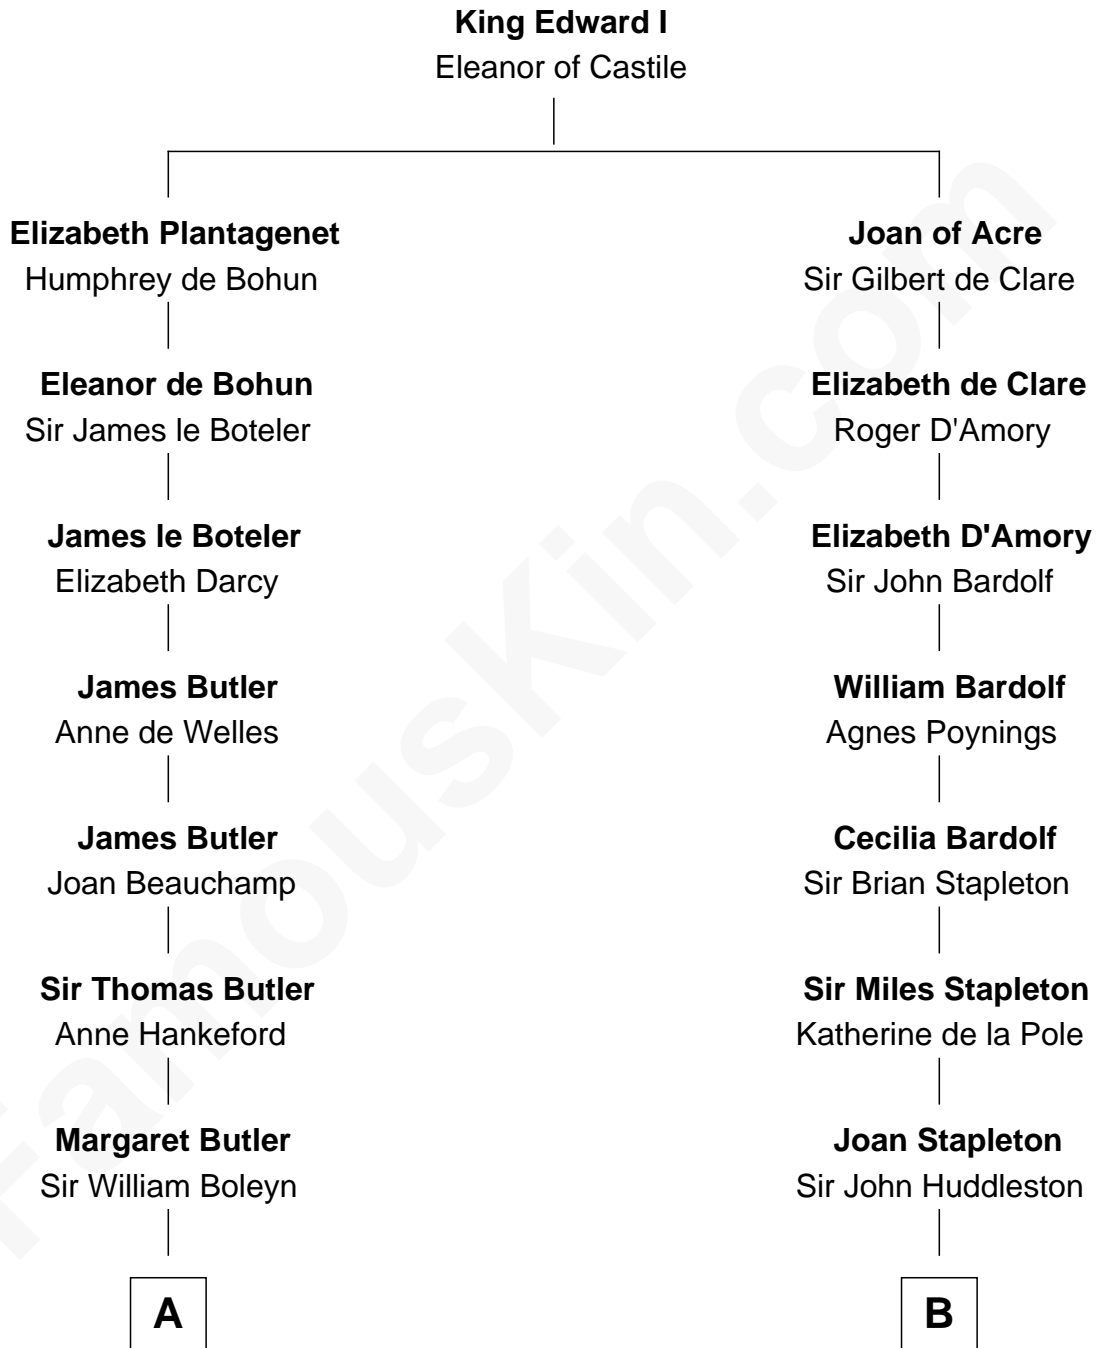

# FamousKin.com Relationship Chart of

**Anne Boleyn**

*2nd Wife of King Henry VIII*

8th cousin 8 times removed of

**Fletcher Christian**

*Leader of the mutiny on the Bounty*

**A**

**Thomas Boleyn**  
Elizabeth Howard

**Anne Boleyn**  
*Wife of King Henry VIII*

**B**

**Sir John Huddleston**  
Joan FitzHugh

**Sir John Huddleston**  
Joyce Prickley

**Andrew Huddleston**  
Mary Hutton

**Joseph Huddleston**  
Elinor Sisson

**Andrew Huddleston**  
Dorothy Fleming

**Mary Huddleston**  
John Senhouse

**Humphrey Senhouse**  
Eleanor Kirkby

**Bridget Senhouse**  
John Christian

**Charles Christian**  
Anne Dixon

**Fletcher Christian**  
*Leader of the mutiny on the Bounty*