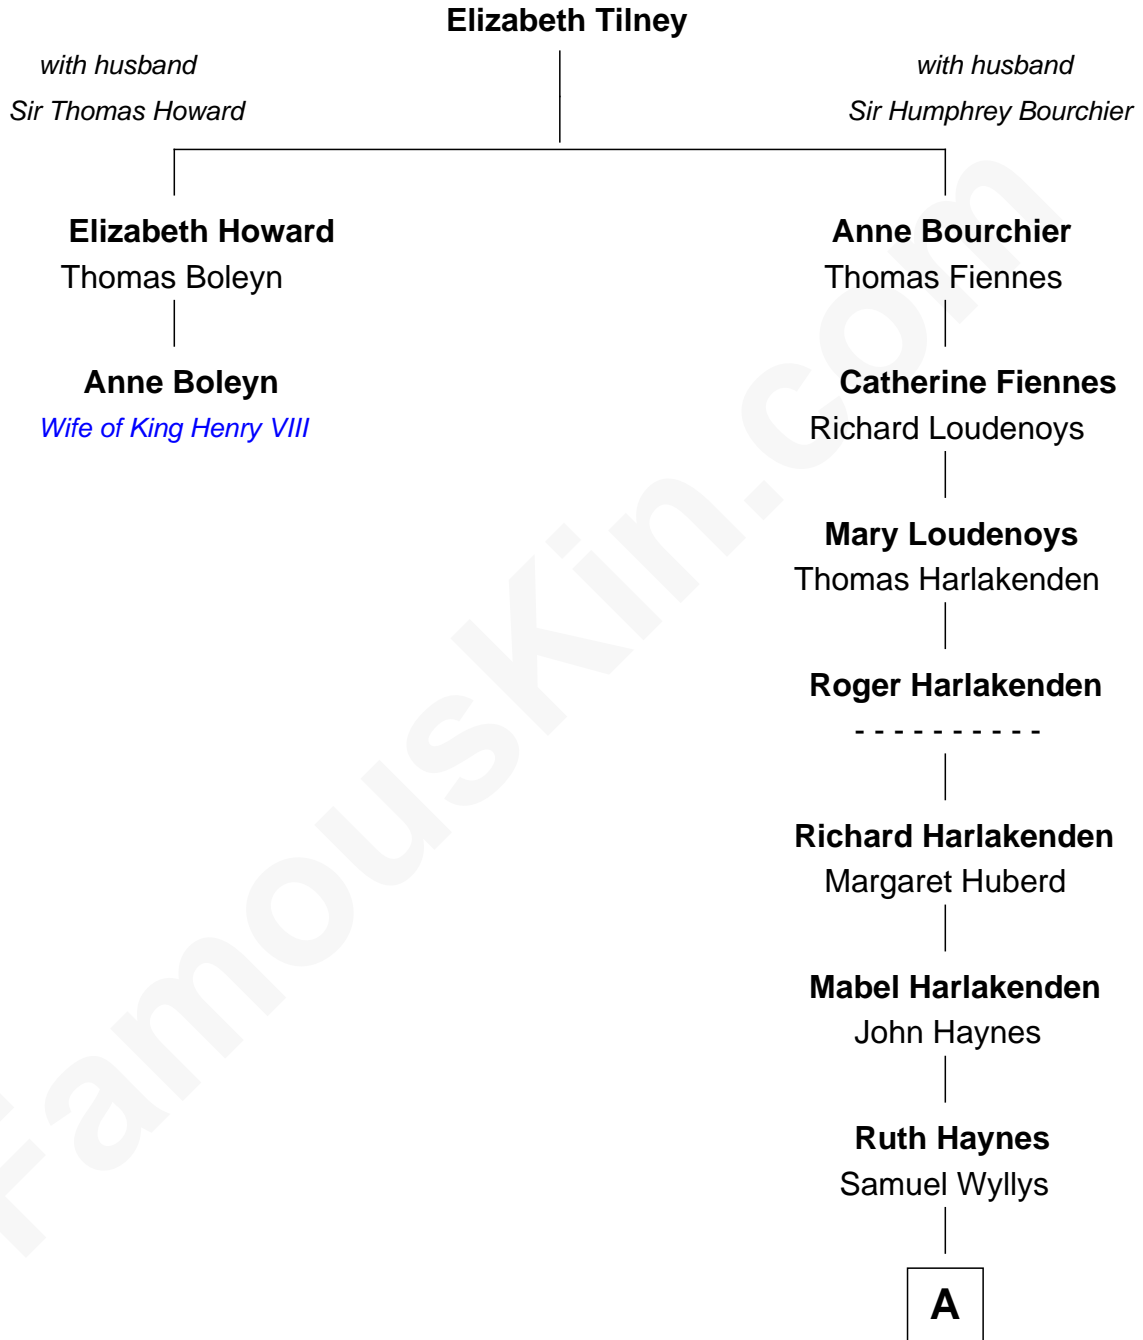

FamousKin.com Relationship Chart of

Anne Boleyn

2nd Wife of King Henry VIII

1st cousin 14 times removed of

Ali Wentworth

TV Actress and Comedienne

A

Mary Wyllys