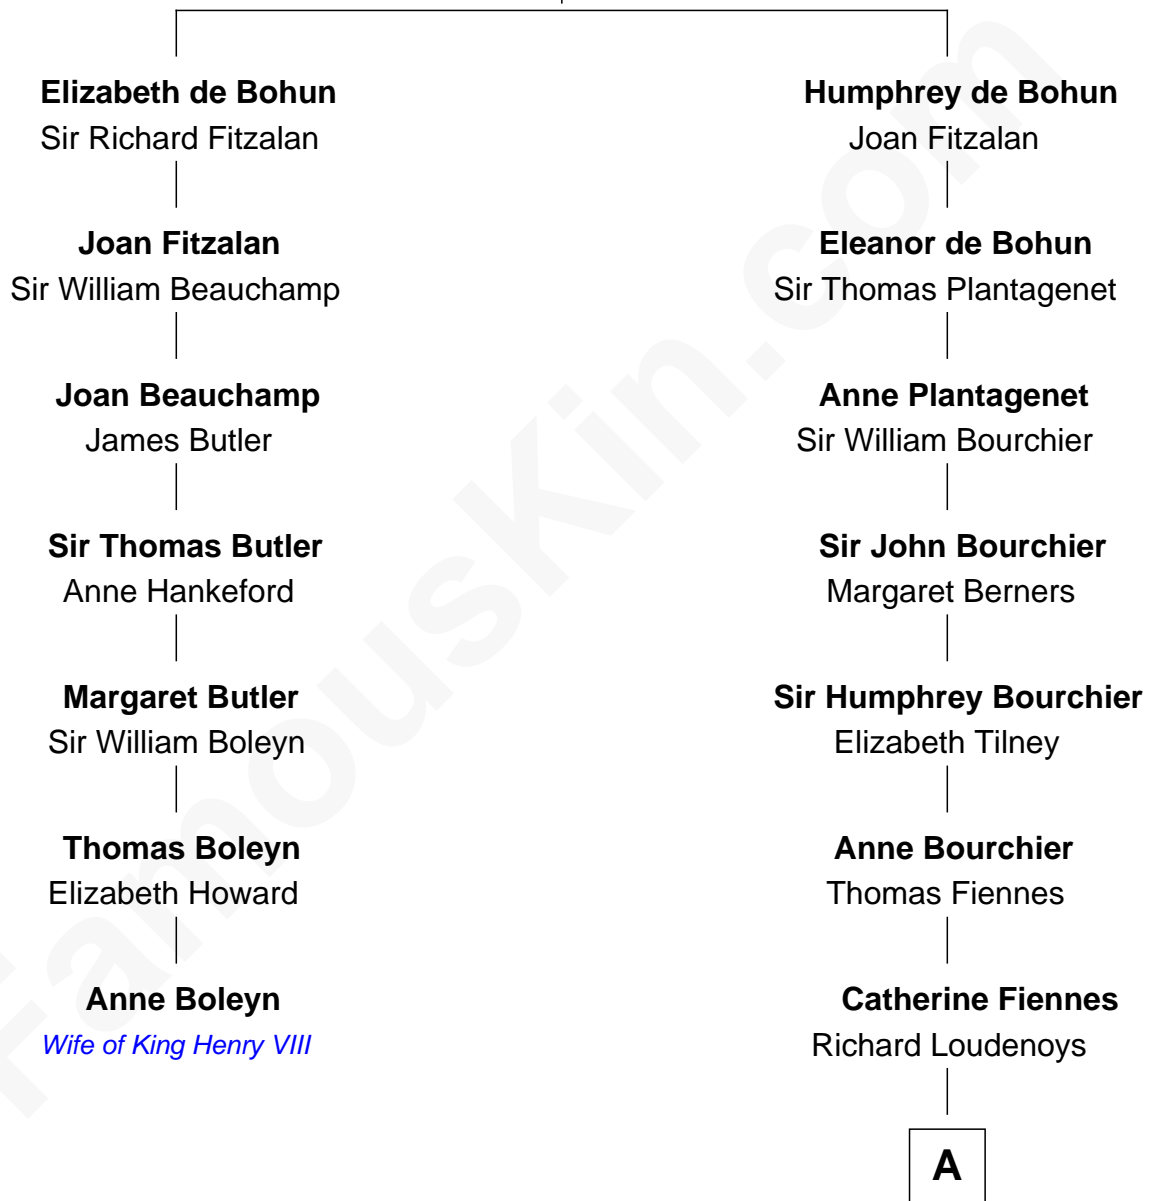

# FamousKin.com Relationship Chart of

**Anne Boleyn**

*2nd Wife of King Henry VIII*

6th cousin 14 times removed of

**Ali Wentworth**

*TV Actress and Comedienne*

**Sir William de Bohun**  
Elizabeth de Badlesmere