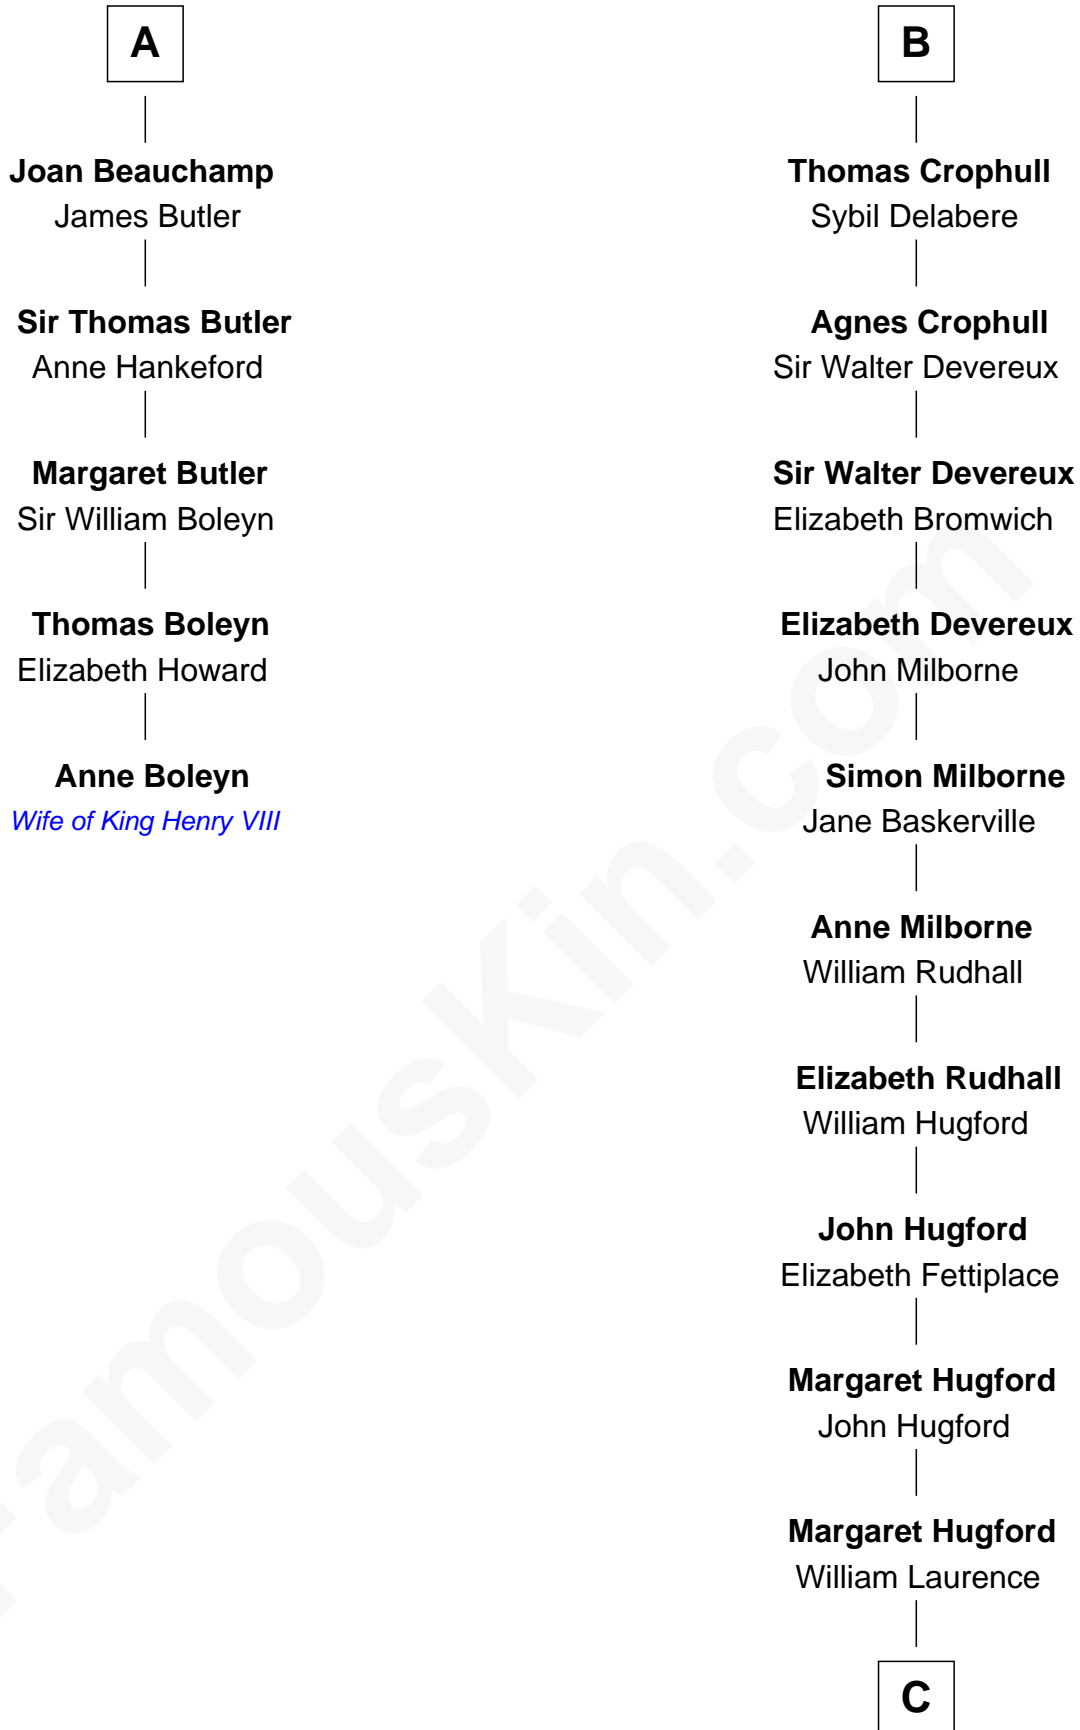

FamousKin.com Relationship Chart of

Anne Boleyn

2nd Wife of King Henry VIII

11th cousin 10 times removed of

Button Gwinnett

Signer of the Declaration of Independence

Alfonso VIII of Castile

Eleanor of England

Joan Fitzalan
Sir William Beauchamp

A

Berengaria of Castile
Alfonso IX, King of Leon

Berenguela of Leon
John de Brienne

Jean de Brienne
Jeanne de Chateaudun

Blanche de Brienne
Sir William de Fiennes

Margaret de Fiennes
Sir Edmund Mortimer

Maud Mortimer
Sir Thebaud de Verdun

Margery de Verdun
Sir John Crophull

B

C

Elizabeth Laurence

George Gwinnett

George Gwinnett

Elizabeth Randle