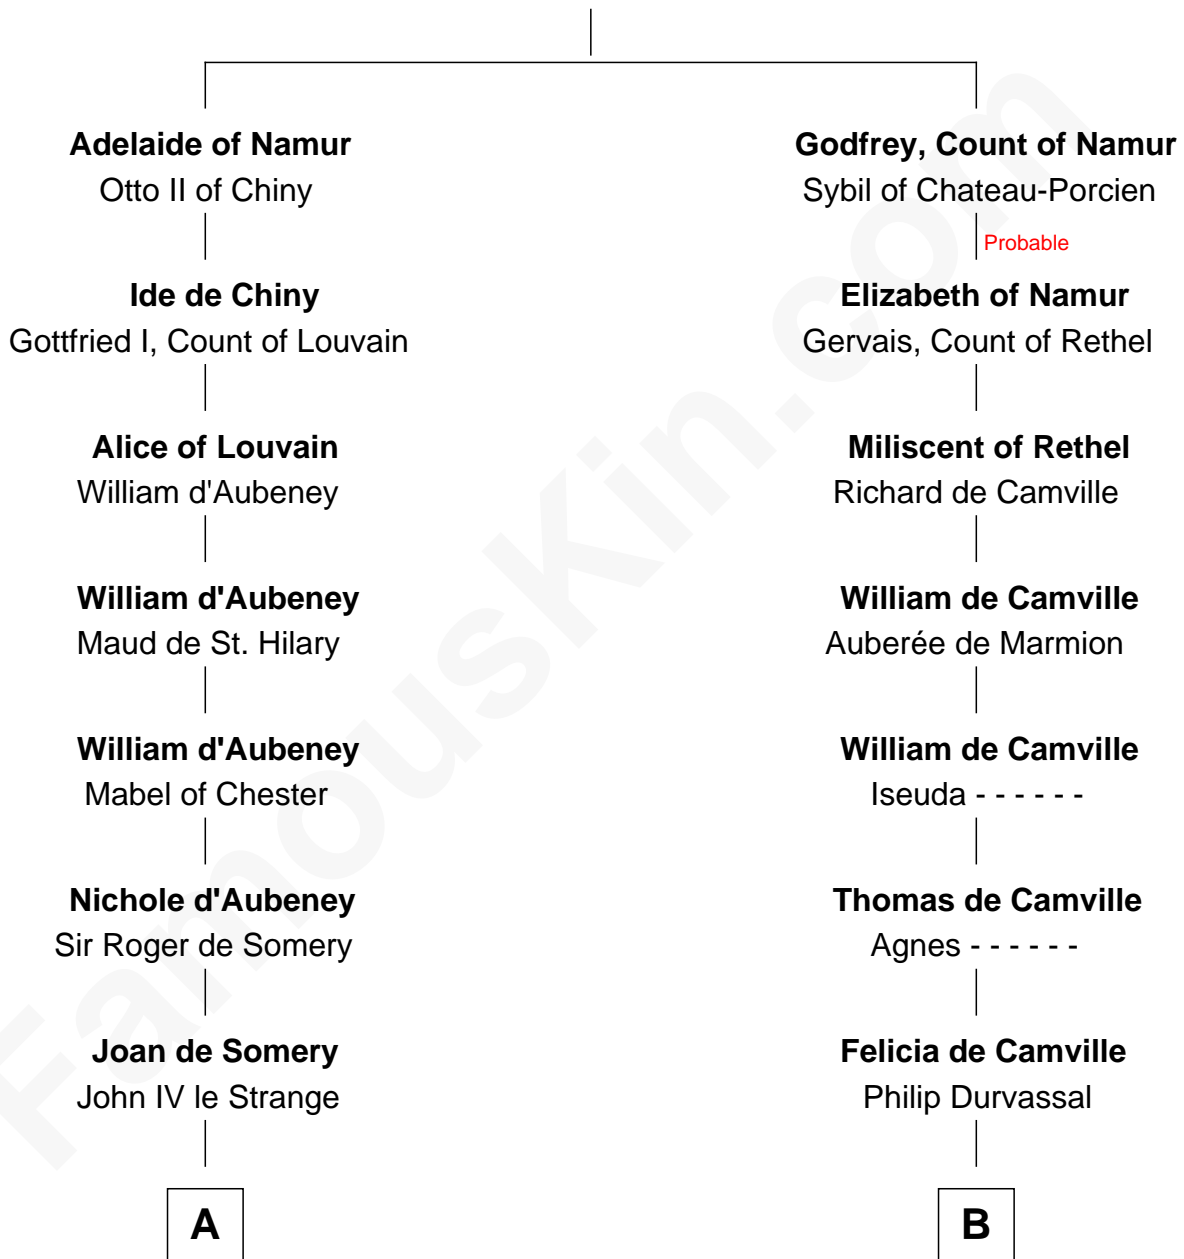

FamousKin.com Relationship Chart of

Anne Boleyn

2nd Wife of King Henry VIII

15th cousin 3 times removed of

William Sargent

(c1602 - 1682) Great Migration Immigrant 1638

Albert III, Count of Namur

Ida of Saxony

C

Roger Sargent
Ellen Makerness

William Sargent

Great Migration Immigrant 1638

FamousKin.com