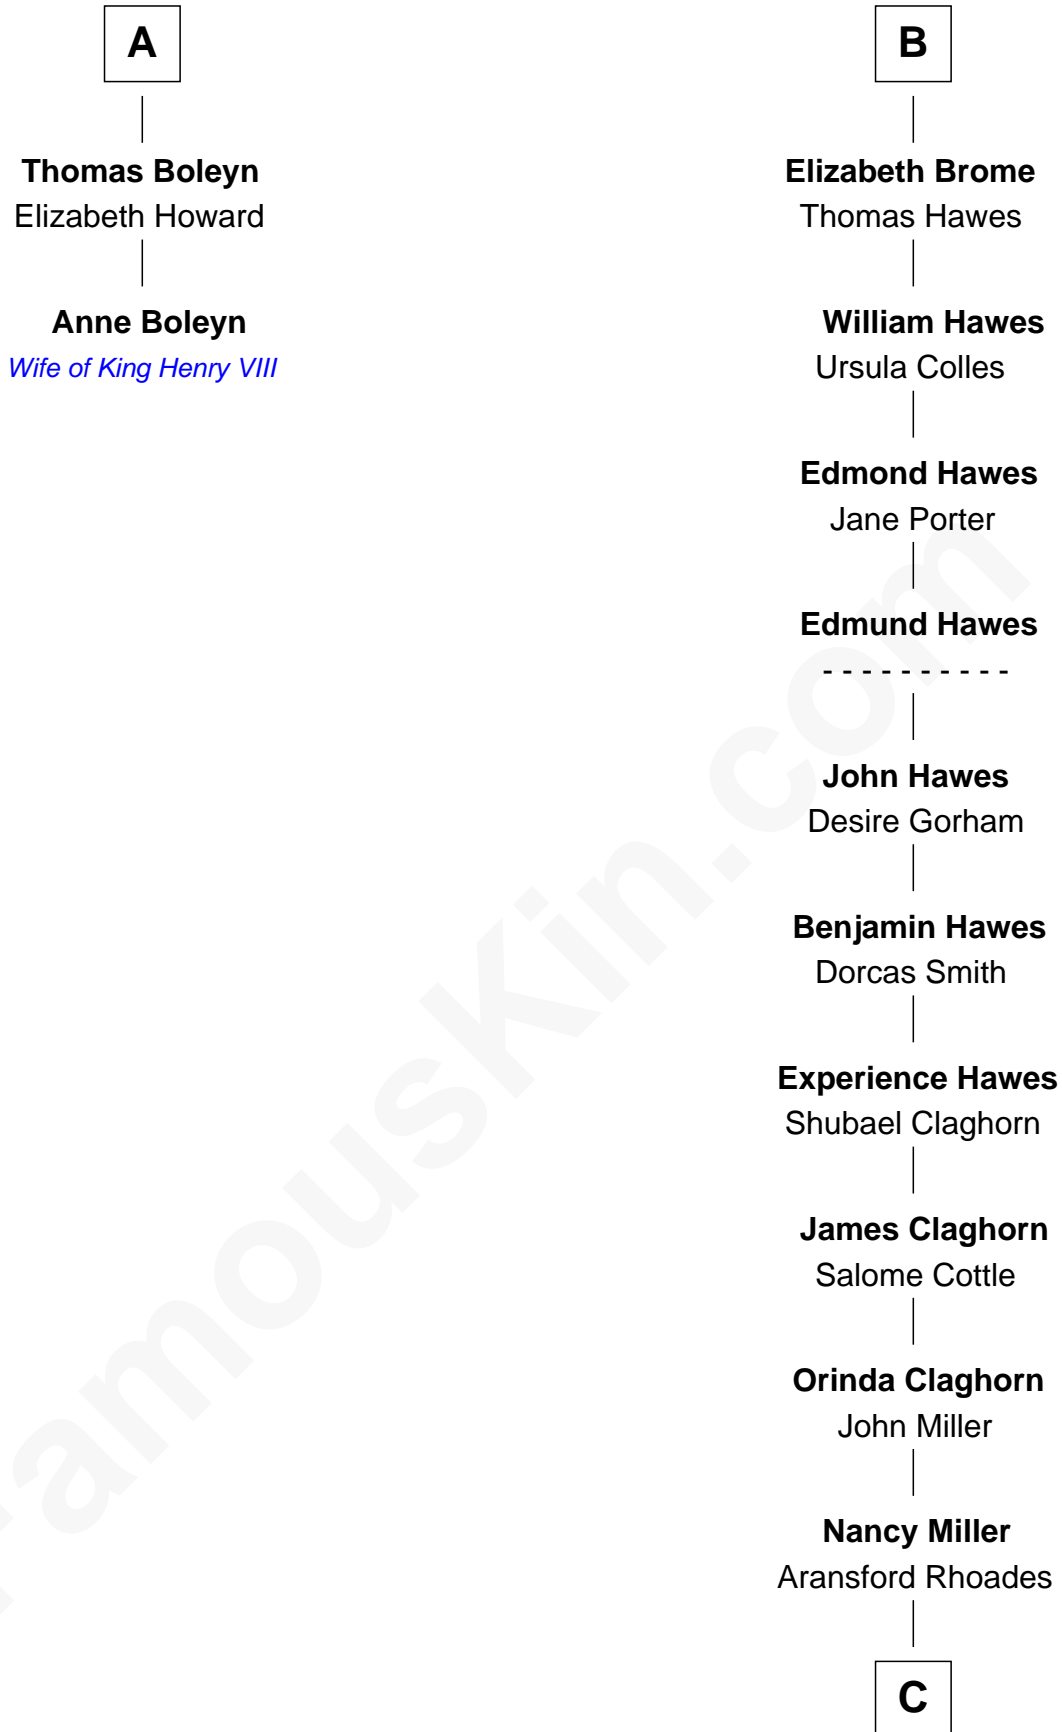

# FamousKin.com Relationship Chart of

**Anne Boleyn**

*2nd Wife of King Henry VIII*

8th cousin 13 times removed of

**Penn Jillette**

*Magician*

**Sir Robert de Ros**

Isabel de Aubeney

**C**

**Ellen L. Rhoades**  
Marshall I. Jenkins

**Cora Ellen Jenkins**

-----  
**Elizabeth Jenkins**  
Robert Henry Parks

**Valda Ruth Parks**  
Samuel Herbert Jillette

**Penn Jillette**  
*Magician*