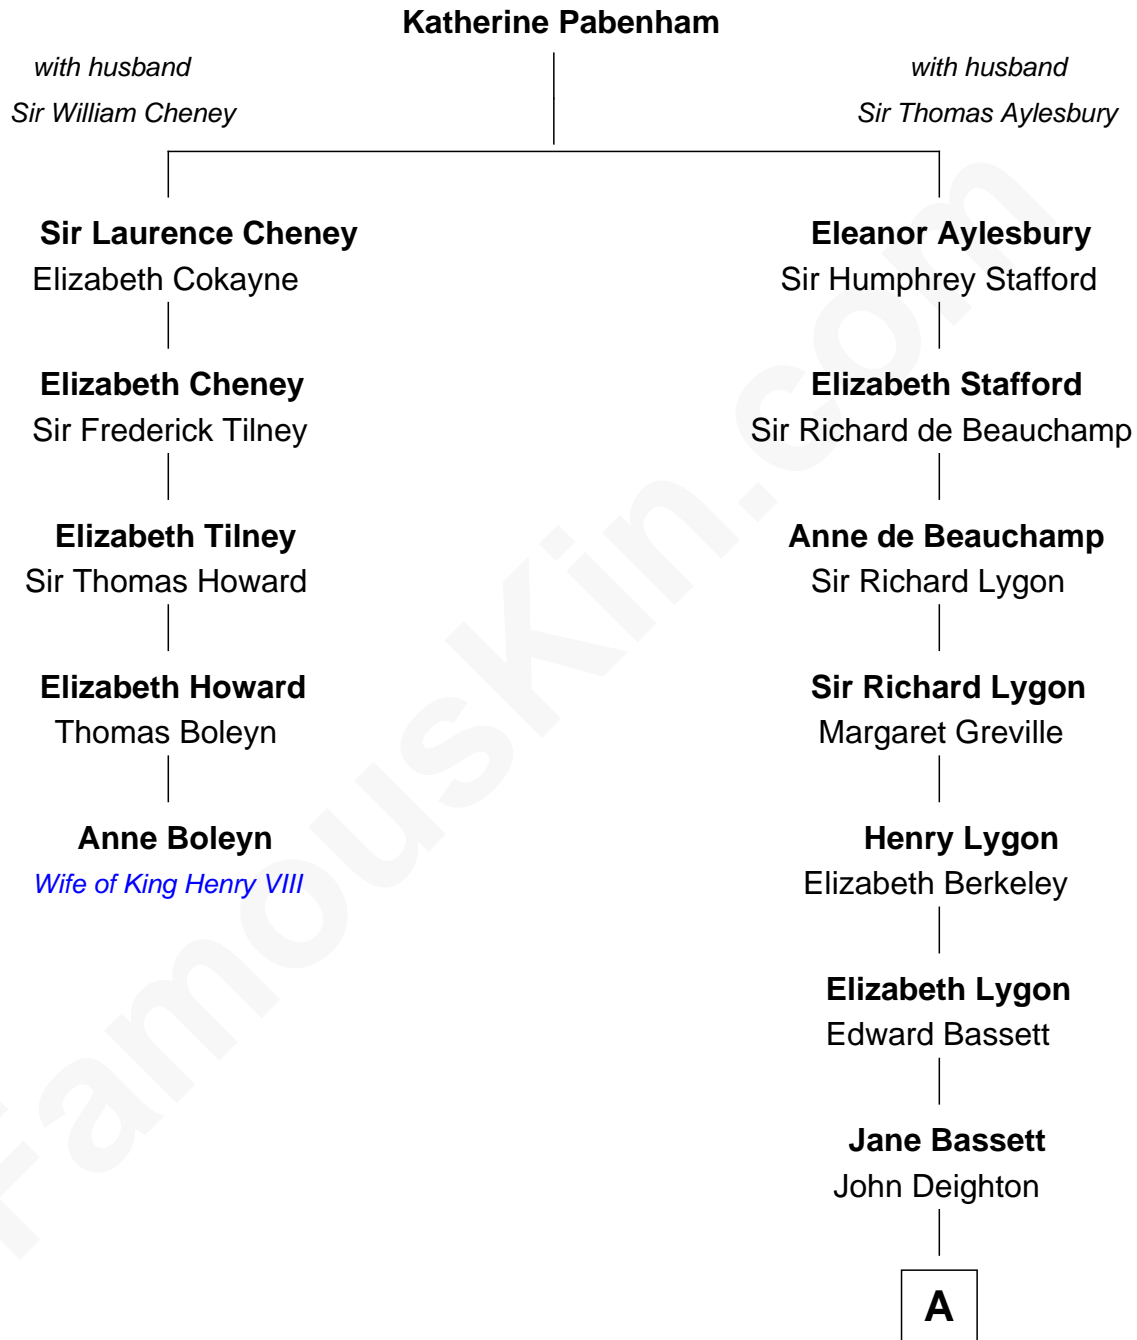

FamousKin.com Relationship Chart of

Anne Boleyn

2nd Wife of King Henry VIII

4th cousin 15 times removed of

Michael Lookinland

TV Actor

B

Orrin Paul Lookinland

Madeline Tait

Paul Russell Lookinland

Karen Ruth McKinney

Michael Lookinland

TV Actor

FamousKin.com