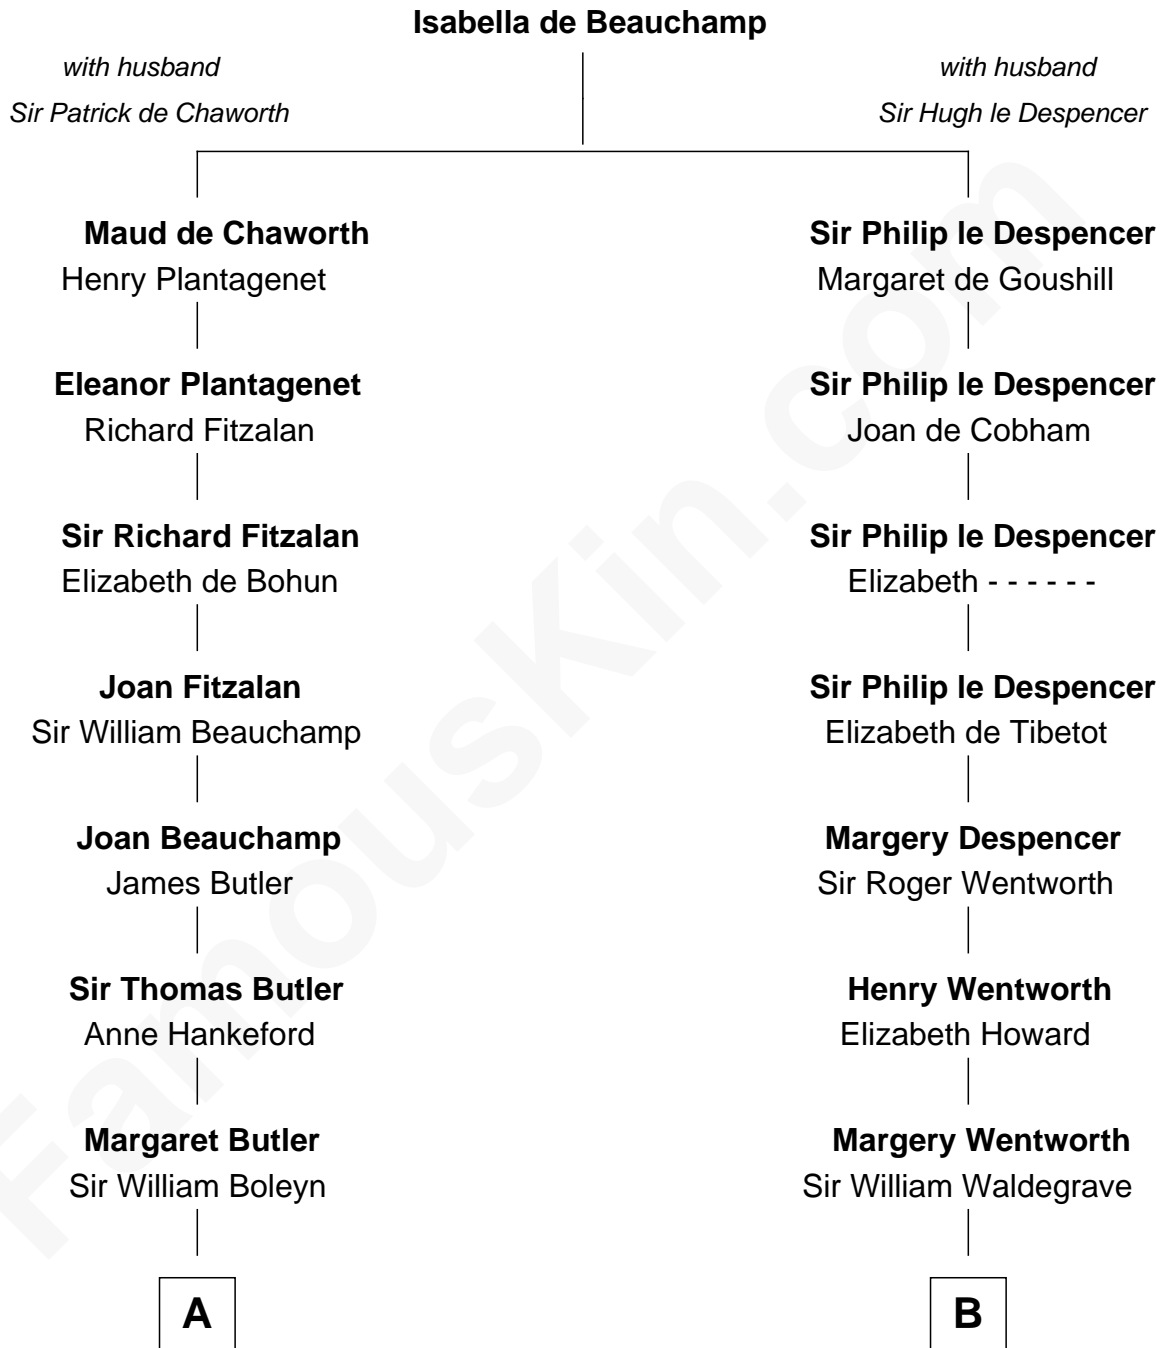

# FamousKin.com Relationship Chart of

**Anne Boleyn**

*2nd Wife of King Henry VIII*

8th cousin 13 times removed of

**Bob Moore**

*Co-Founder, Bob's Red Mill*

**C**

**Morris Fox**

Sarah A. Smith

**Violette Fox**

Daniel Francis Learnard

**Clinton Morris Learnard**

Gertrude Maud Yost

**Doris Dell Learnard**

Kenneth Earl Moore

**Bob Moore**

*Co-Founder, Bob's Red Mill*