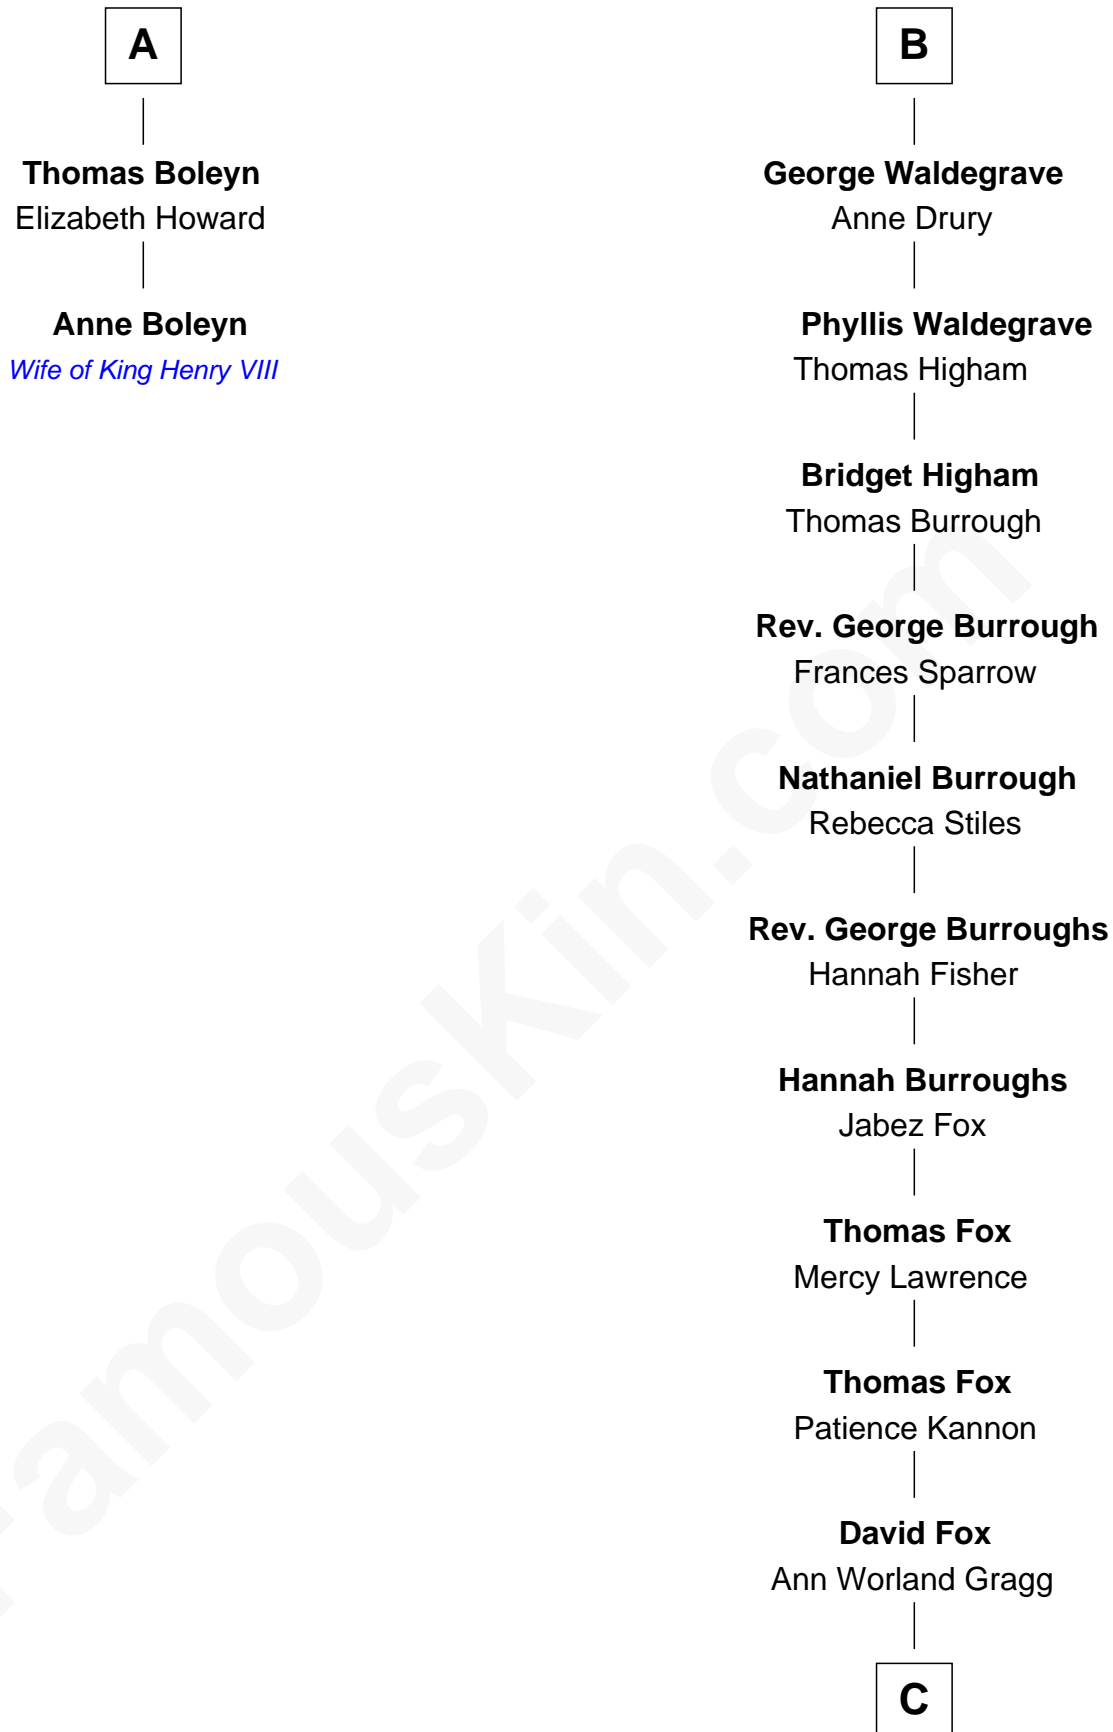

# FamousKin.com Relationship Chart of

**Anne Boleyn**

*2nd Wife of King Henry VIII*

8th cousin 13 times removed of

**Bob Moore**

*Co-Founder, Bob's Red Mill*

**C**

**Morris Fox**

Sarah A. Smith

**Violette Fox**

Daniel Francis Learnard

**Clinton Morris Learnard**

Gertrude Maud Yost

**Doris Dell Learnard**

Kenneth Earl Moore

**Bob Moore**