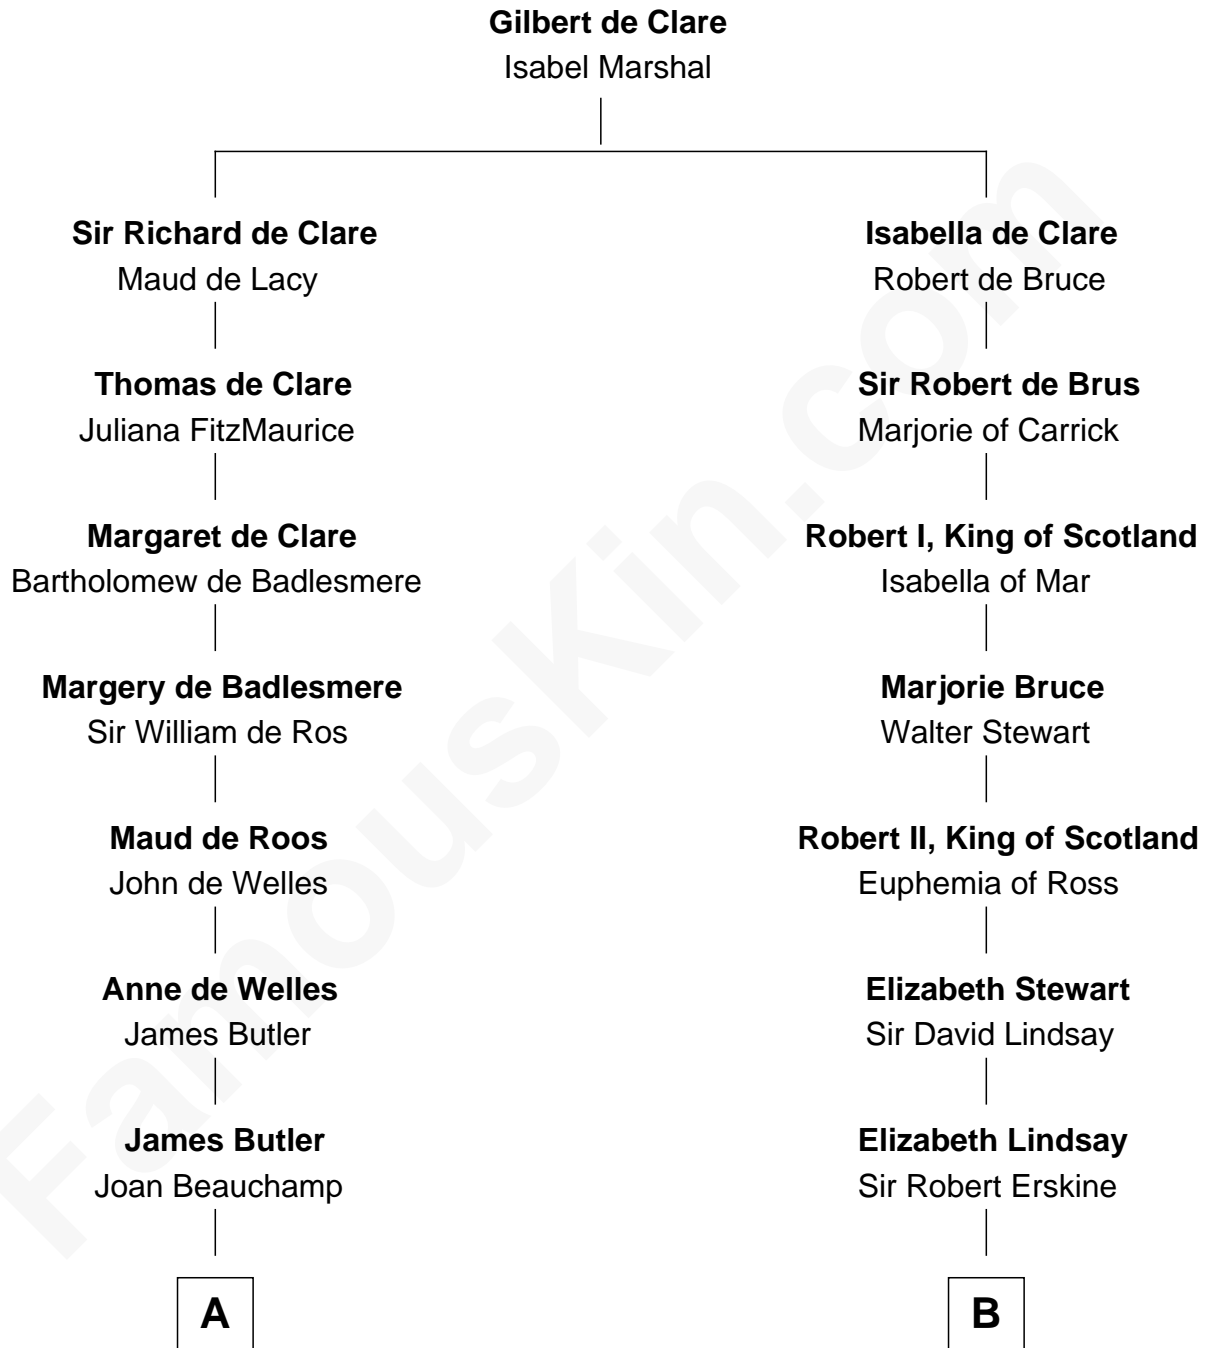

FamousKin.com Relationship Chart of

Anne Boleyn

2nd Wife of King Henry VIII

10th cousin 8 times removed of

General Hugh Mercer

American Revolution

C

|
William Mercer

Anne Munro

|
General Hugh Mercer

American Revolution

FamousKin.com