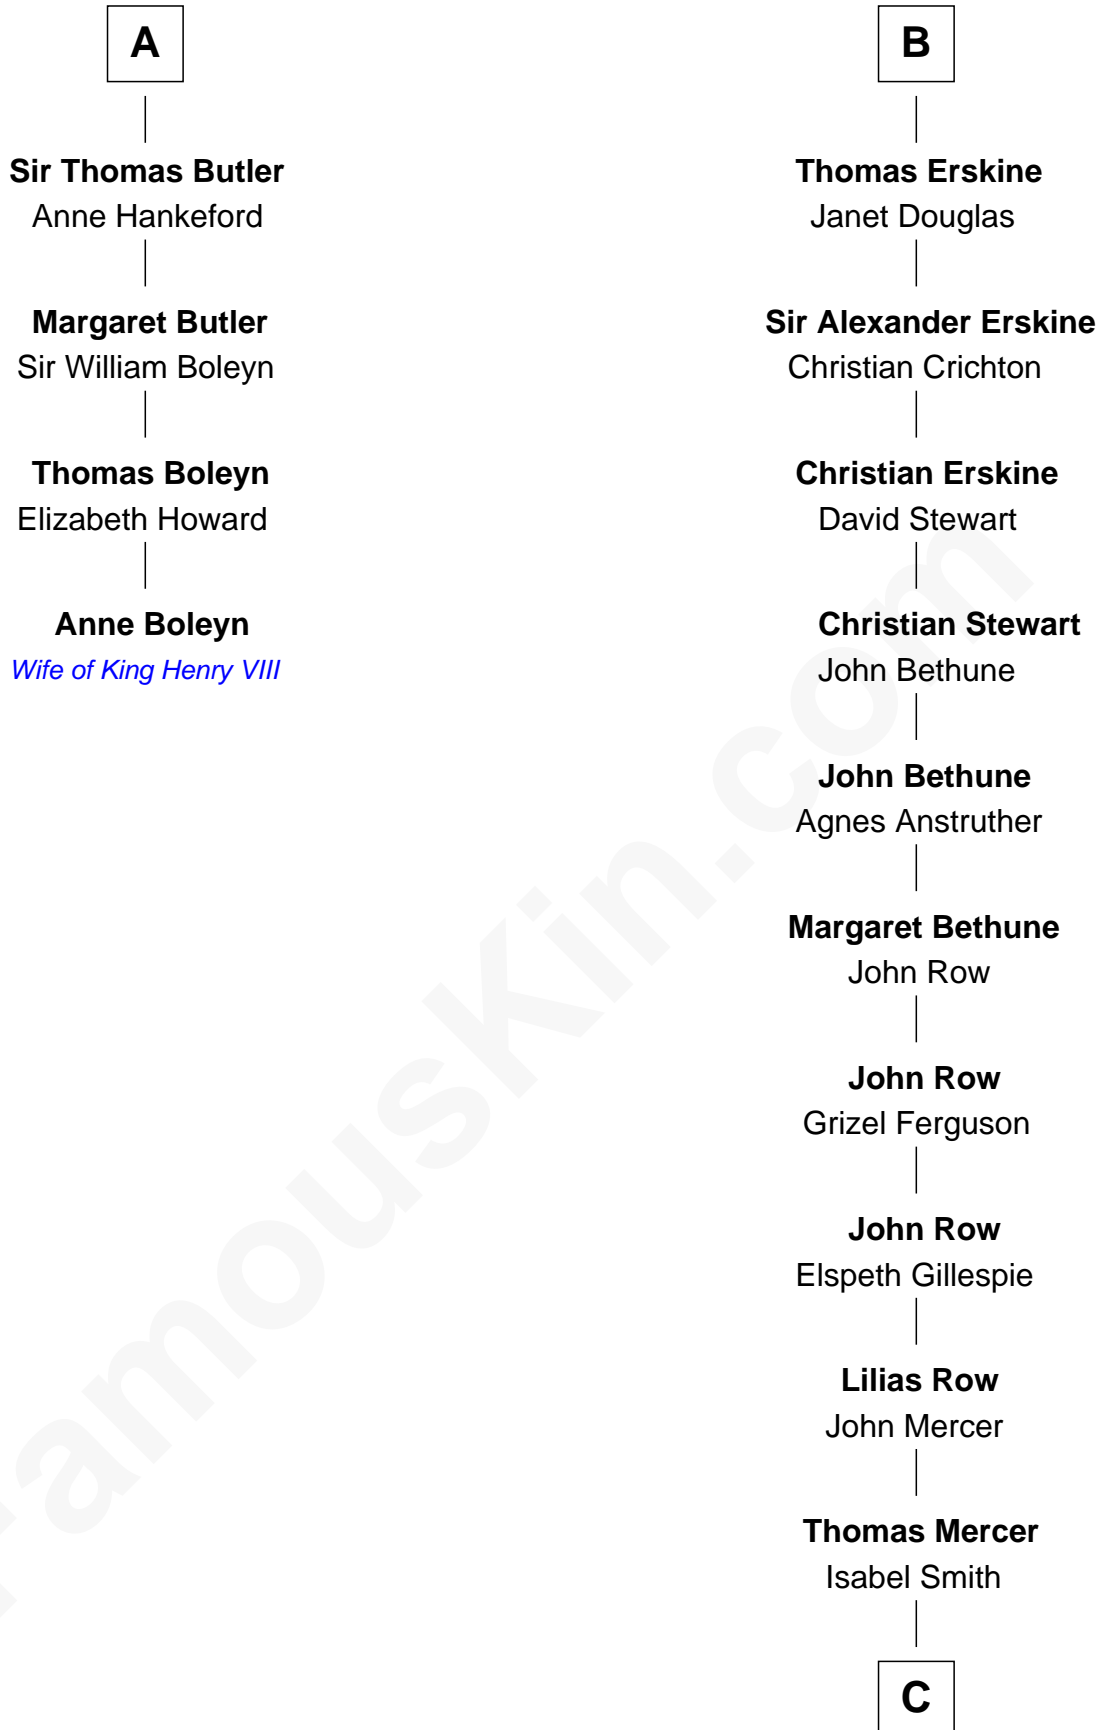

FamousKin.com Relationship Chart of

Anne Boleyn

2nd Wife of King Henry VIII

10th cousin 8 times removed of

General Hugh Mercer

American Revolution

C

|
William Mercer

Anne Munro

|
General Hugh Mercer

American Revolution

FamousKin.com