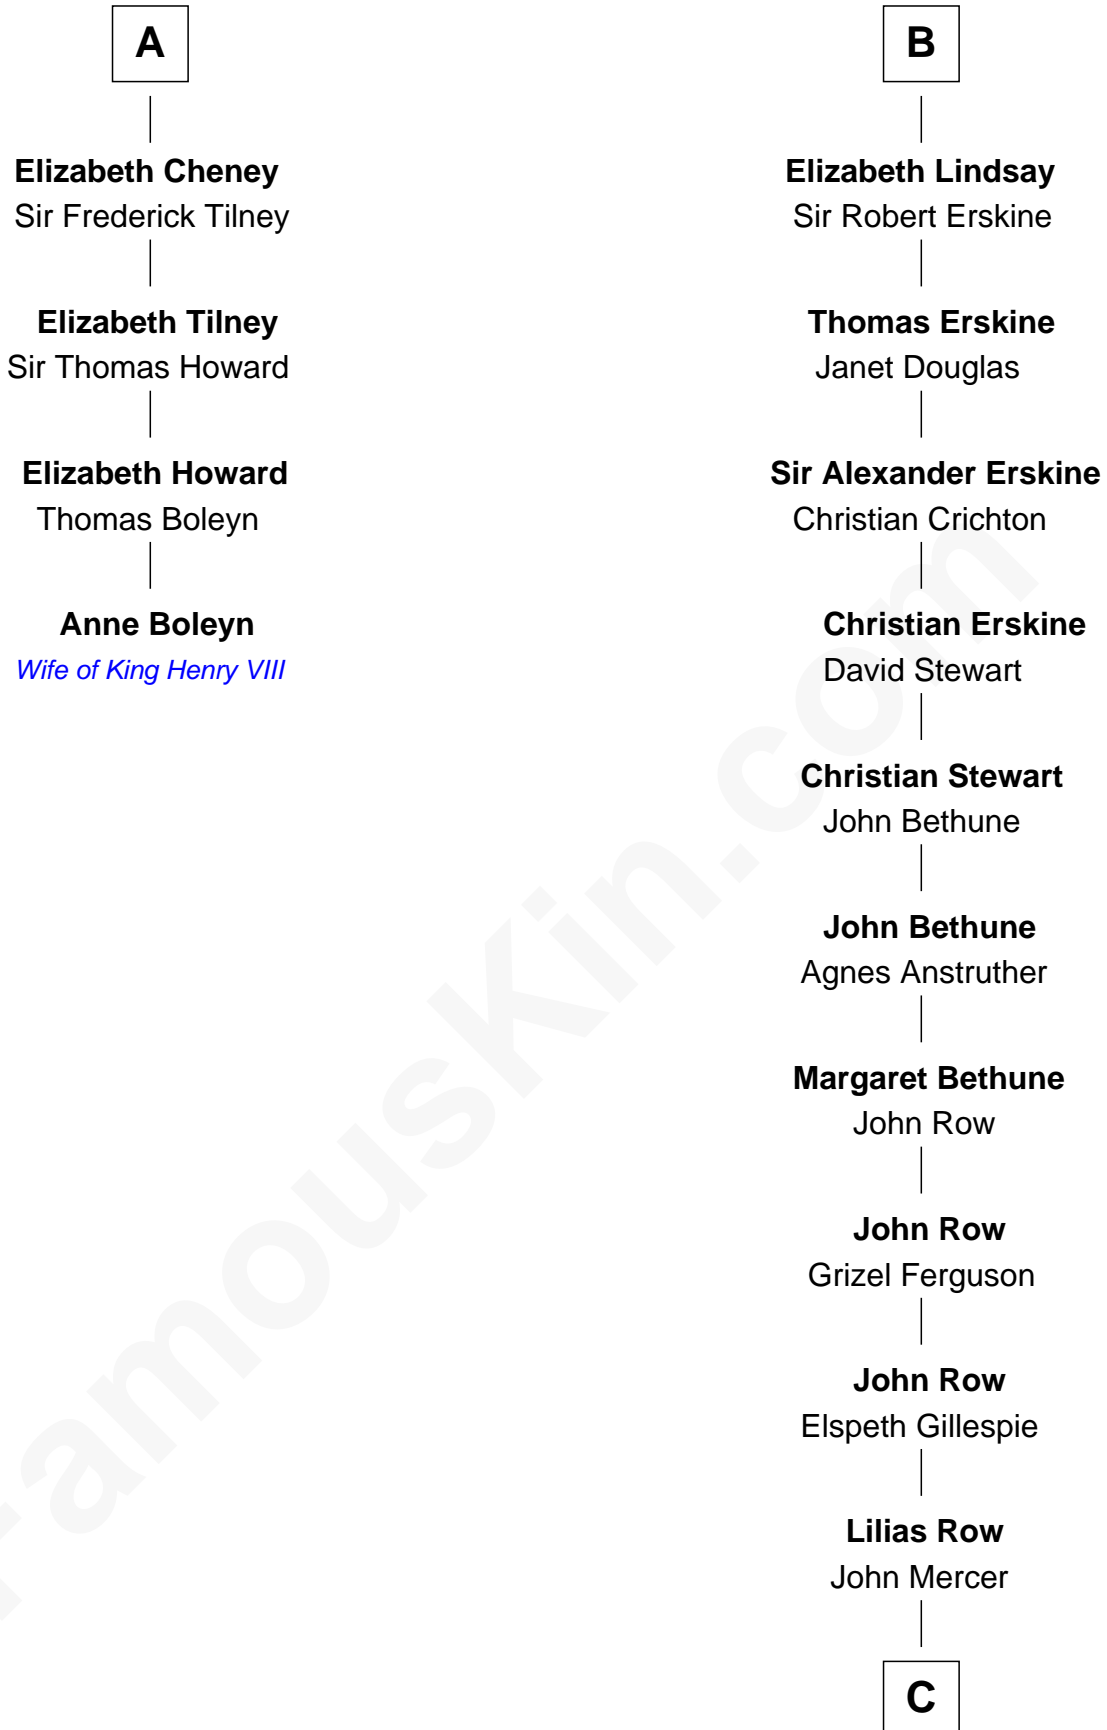

FamousKin.com Relationship Chart of

Anne Boleyn

2nd Wife of King Henry VIII

10th cousin 9 times removed of

General Hugh Mercer

American Revolution

David of Huntingdon

Maud of Chester

C

Thomas Mercer

Isabel Smith

William Mercer

Anne Munro

General Hugh Mercer

American Revolution

FamousKin.com