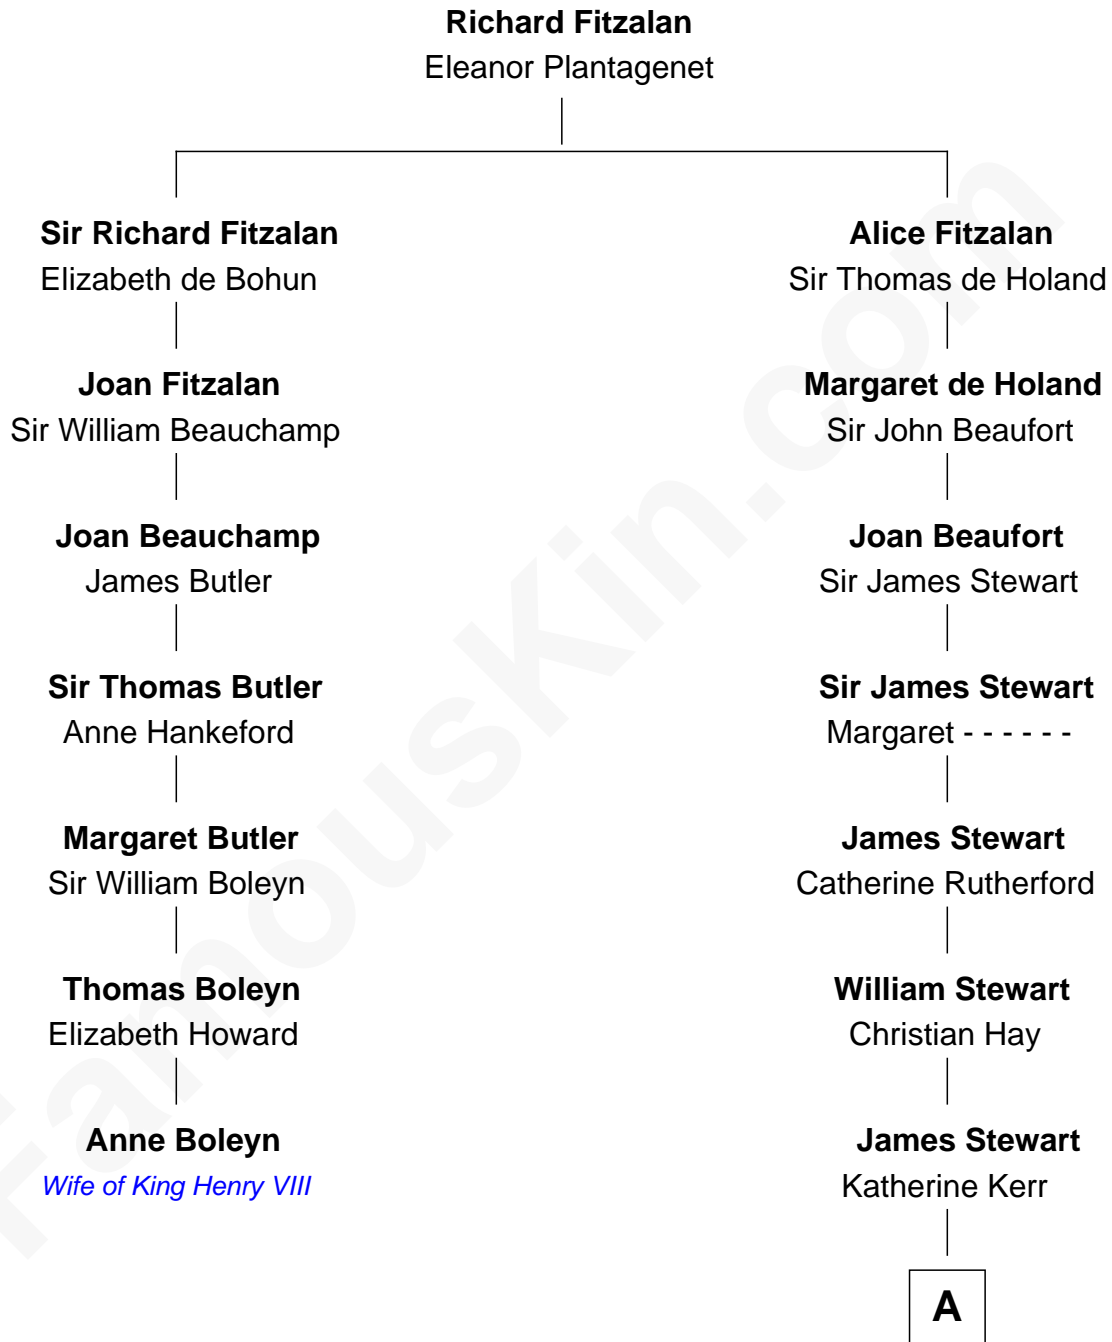

# FamousKin.com Relationship Chart of

**Anne Boleyn**

*2nd Wife of King Henry VIII*

6th cousin 11 times removed of

**Johnny Mercer**

*Songwriter and Co-Founder of Capitol Records*

**A**

**John Stewart**

Margaret Stewart

**John Stewart**

Catherine Carnegie

**John Stuart**

Anne Seton

**Charles Stuart**

Mary Maxwell

**John Stuart**