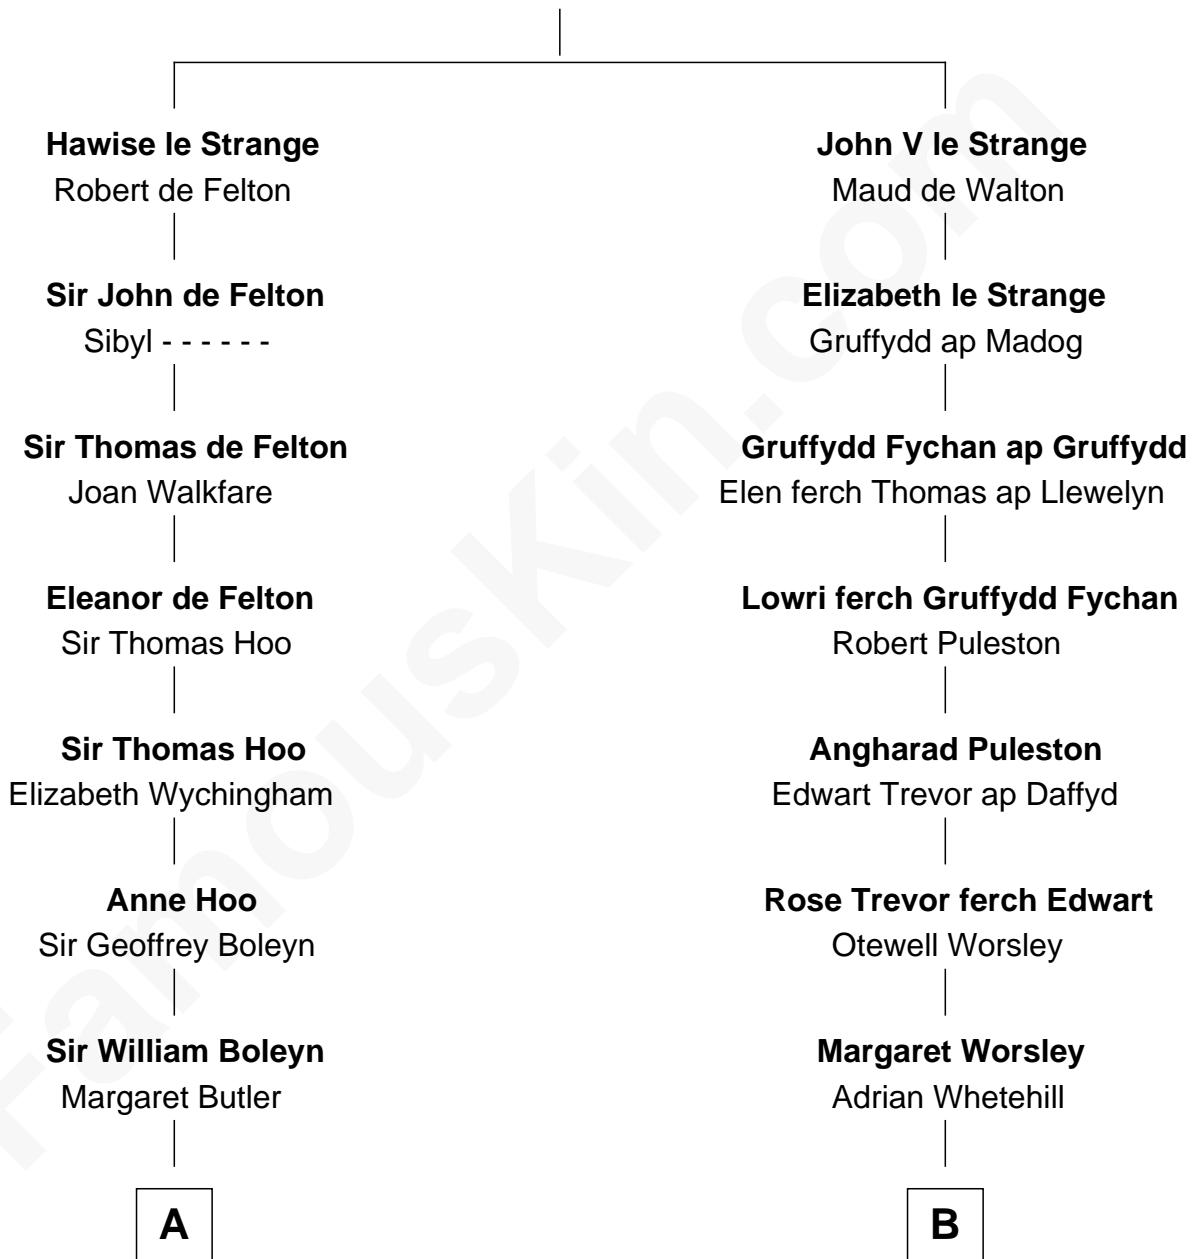

# FamousKin.com Relationship Chart of

**Anne Boleyn**

*2nd Wife of King Henry VIII*

8th cousin 11 times removed of

**Robert Frost**

*Poet and Playwright*

**John IV le Strange**

Joan de Somery

**C**

**William Prescott Frost**

Judith Colcord

**William Prescott Frost**

Isabella Moodie

**Robert Frost**

*Poet and Playwright*

FamousKin.com