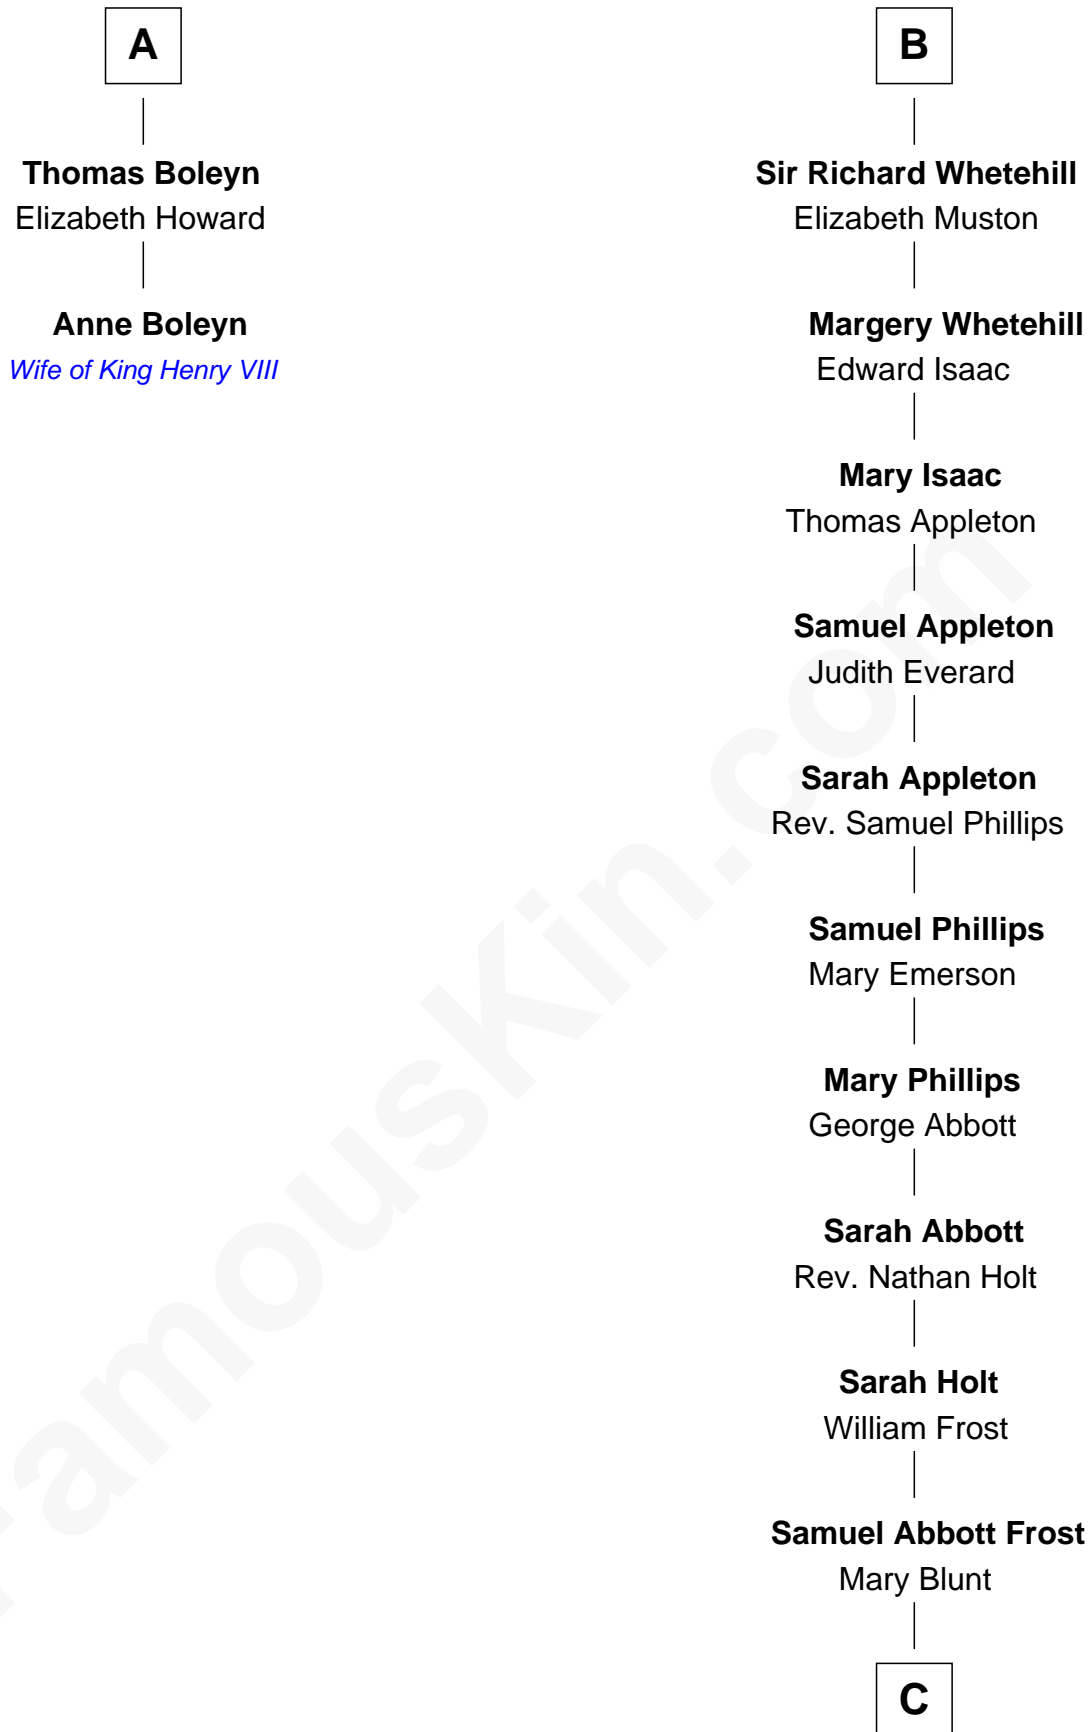

# FamousKin.com Relationship Chart of

**Anne Boleyn**

*2nd Wife of King Henry VIII*

8th cousin 11 times removed of

**Robert Frost**

*Poet and Playwright*

**John IV le Strange**

Joan de Somery

**C**

**William Prescott Frost**

Judith Colcord

**William Prescott Frost**

Isabella Moodie

**Robert Frost**

*Poet and Playwright*

FamousKin.com